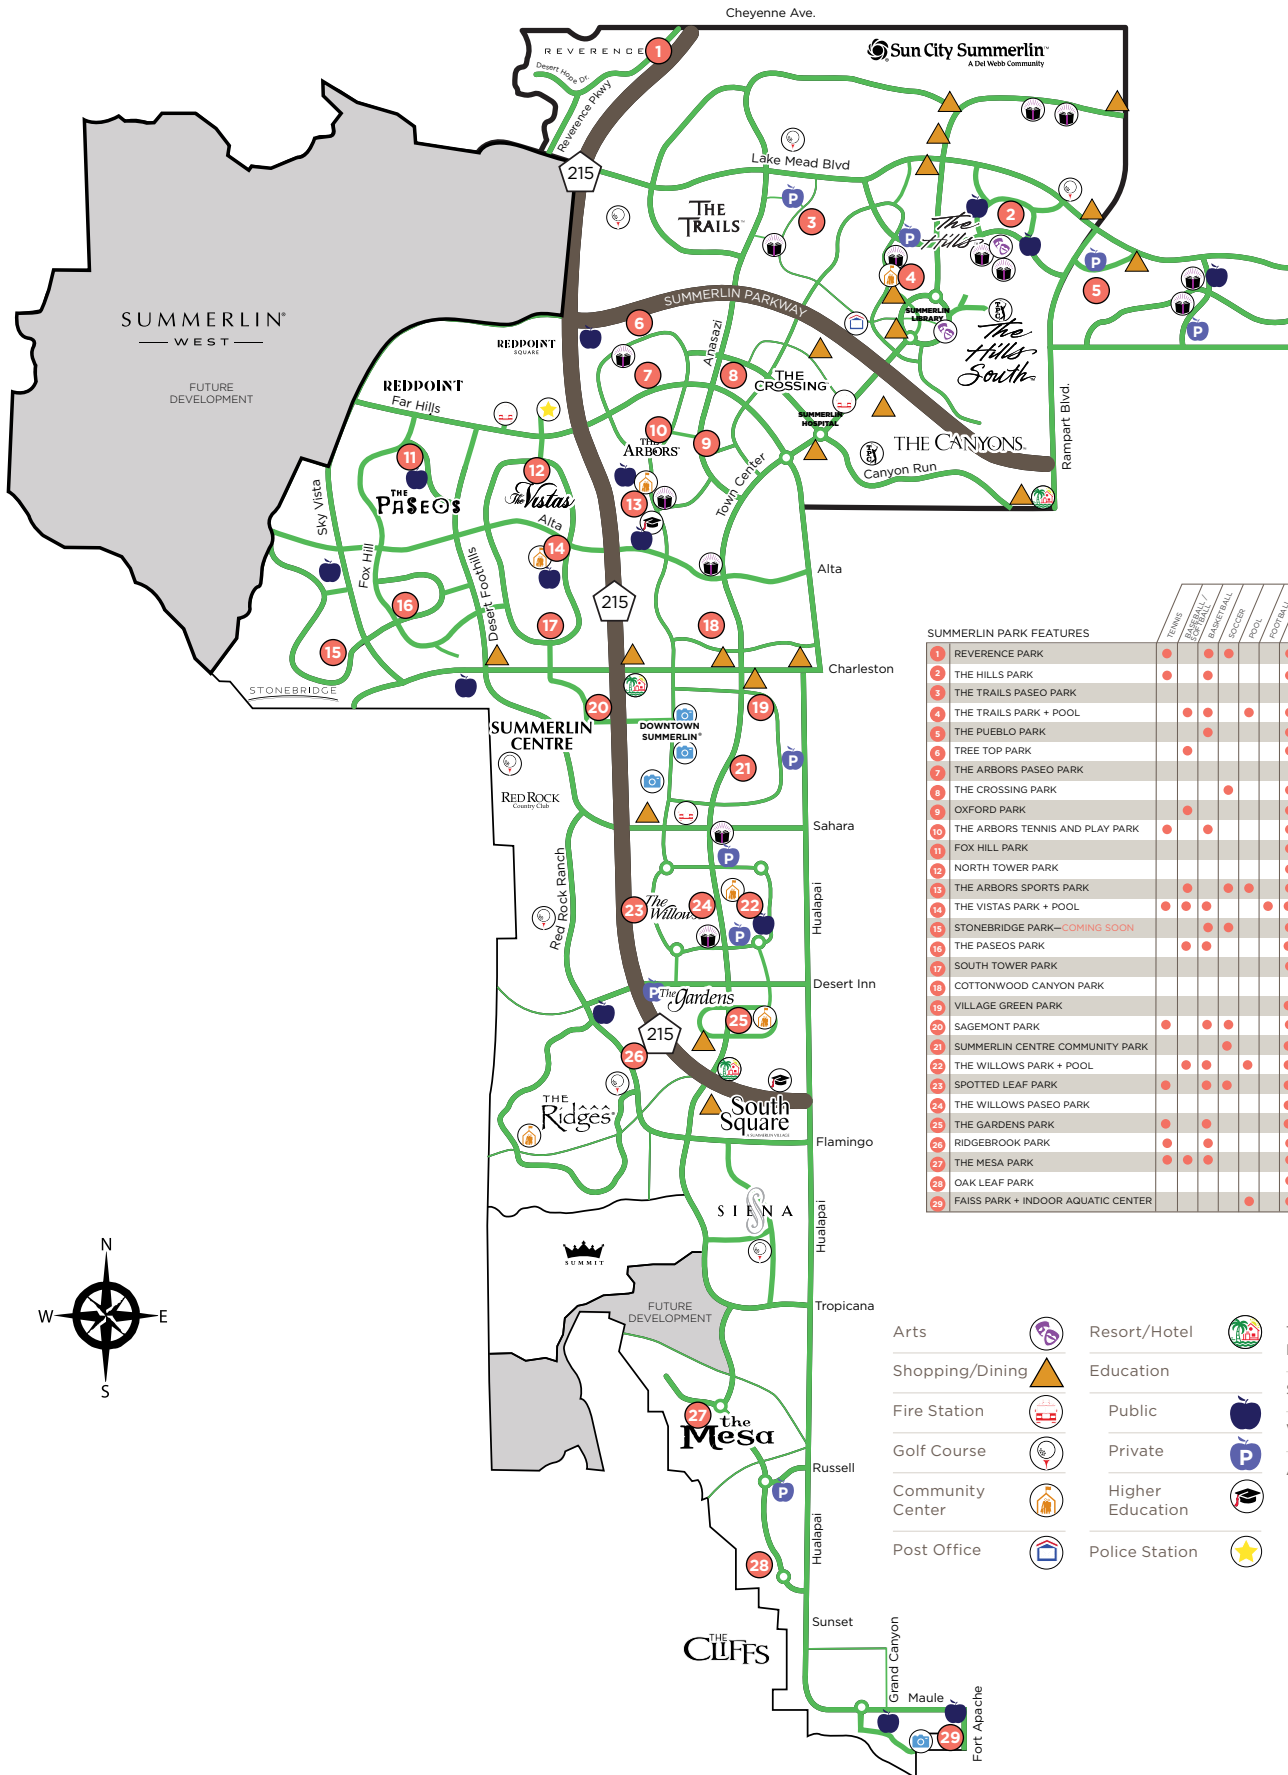

## AMENITIES

**SUMMERLIN PARK FEATURES**

	TRAILS	THE HILLS	THE TRAILS PASEO	THE TRAILS PARK + POOL	THE PUEBLO PARK	TREE TOP PARK	THE ARBORS PASEO PARK	THE CROSSING PARK	OXFORD PARK	THE ARBORS TENNIS AND PLAY PARK	FOX HILL PARK	NORTH TOWER PARK	THE ARBORS SPORTS PARK	THE VISTAS PARK + POOL	STONEBRIDGE PARK - COMING SOON	THE PASEOS PARK	SOUTH TOWER PARK	COTTONWOOD CANYON PARK	VILLAGE GREEN PARK	SAGEMONT PARK	SUMMERLIN CENTRE COMMUNITY PARK	THE WILLOWS PARK + POOL	SPOTTED LEAF PARK	THE WILLOWS PASEO PARK	THE GARDENS PARK	RIDGEBROOK PARK	THE MESA PARK	OAK LEAF PARK	FAISS PARK + INDOOR AQUATIC CENTER
1 REVERENCE PARK																													
2 THE HILLS PARK																													
3 THE TRAILS PASEO PARK																													
4 THE TRAILS PARK + POOL																													
5 THE PUEBLO PARK																													
6 TREE TOP PARK																													
7 THE ARBORS PASEO PARK																													
8 THE CROSSING PARK																													
9 OXFORD PARK																													
10 THE ARBORS TENNIS AND PLAY PARK																													
11 FOX HILL PARK																													
12 NORTH TOWER PARK																													
13 THE ARBORS SPORTS PARK																													
14 THE VISTAS PARK + POOL																													
15 STONEBRIDGE PARK - COMING SOON																													
16 THE PASEOS PARK																													
17 SOUTH TOWER PARK																													
18 COTTONWOOD CANYON PARK																													
19 VILLAGE GREEN PARK																													
20 SAGEMONT PARK																													
21 SUMMERLIN CENTRE COMMUNITY PARK																													
22 THE WILLOWS PARK + POOL																													
23 SPOTTED LEAF PARK																													
24 THE WILLOWS PASEO PARK																													
25 THE GARDENS PARK																													
26 RIDGEBROOK PARK																													
27 THE MESA PARK																													
28 OAK LEAF PARK																													
29 FAISS PARK + INDOOR AQUATIC CENTER																													