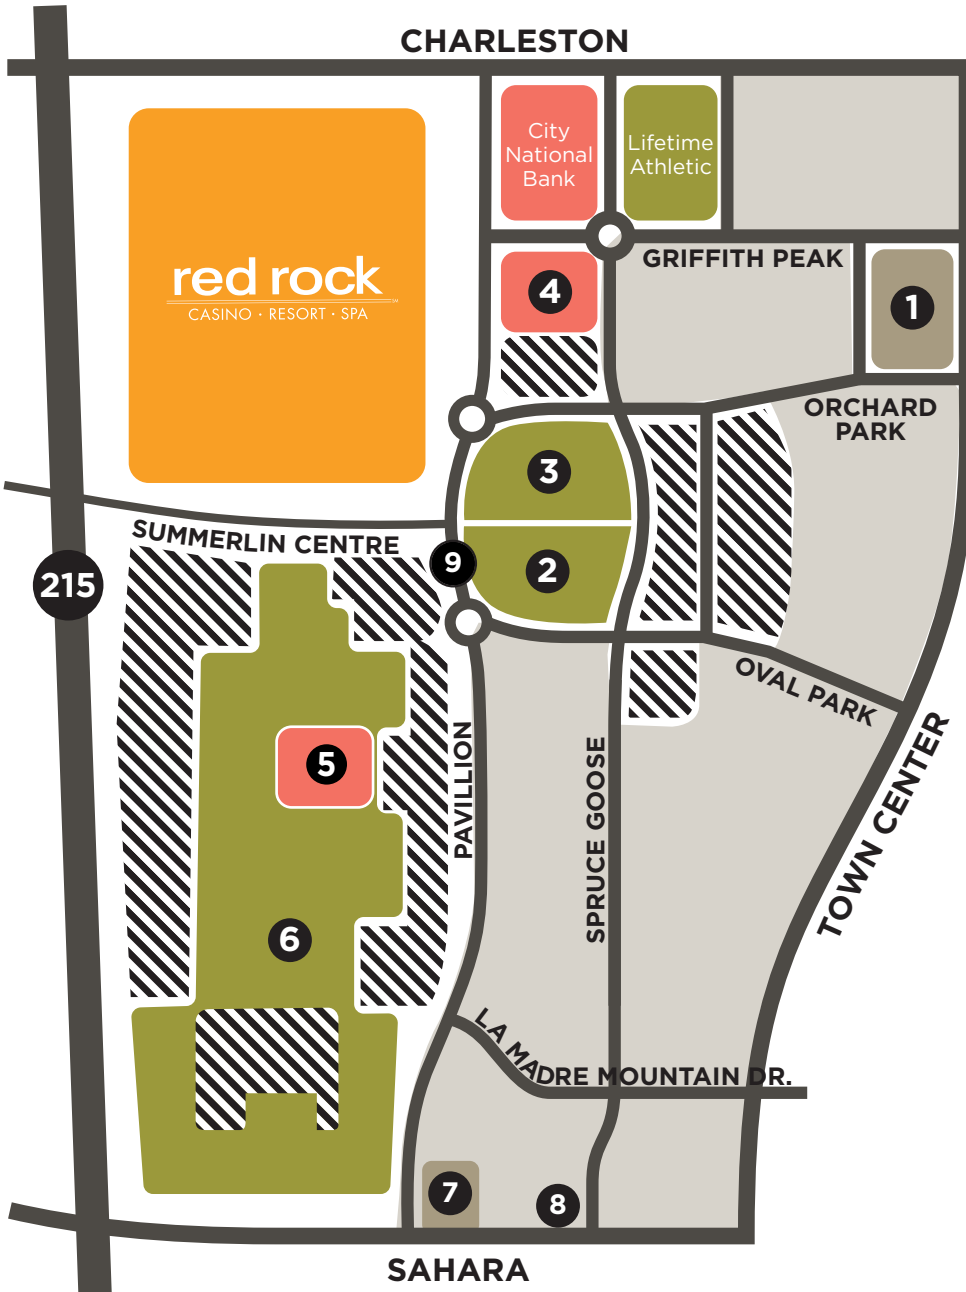

# DOWNTOWN SUMMERLIN®

- ① **CONSTELLATION®**  
Luxury Apartments  
Now Leasing
- ② **Las Vegas BALLPARK**  
Las Vegas Aviators  
Home Field
- ③ City National Arena  
Vegas Golden Knights  
NHL Practice Facility
- ④ **TWO**  
SUMMERLIN  
10845 Griffith Peak  
Now Leasing
- ⑤ **ONE**  
SUMMERLIN  
1980 Festival Plaza  
Now Leasing
- ⑥ Fashion and Dining
- ⑦ **TANAGER**  
Luxury Apartments  
Now Leasing
- ⑧ Clark County  
Fire Station 28
- ⑨ RTC Transit Station

● Office   
 ● Resort   
 ● Residential   
 ● Entertainment   
 Parking   
 ● Future Development