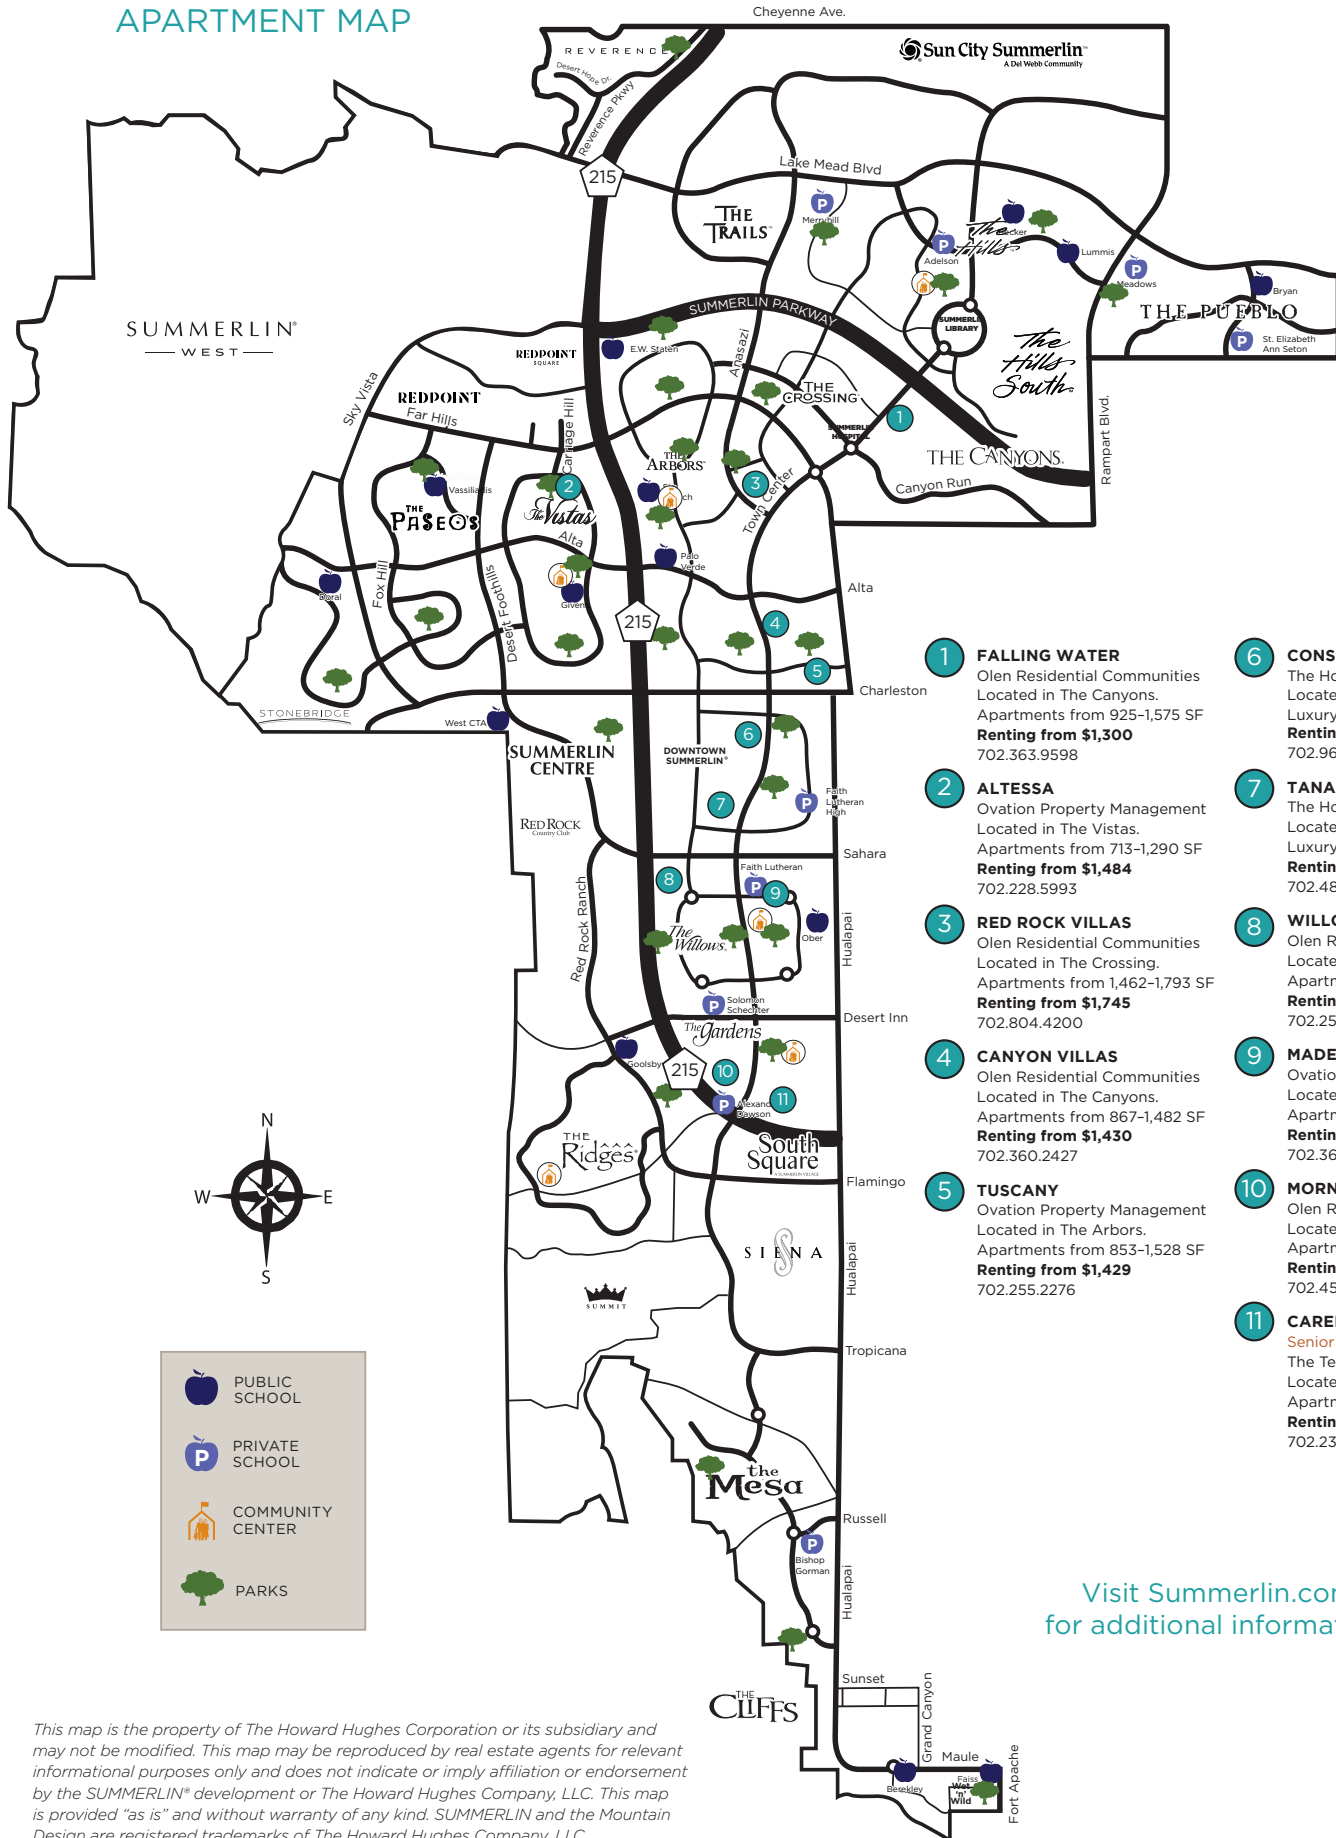

SUMMERLIN®

APARTMENT MAP

- 1 FALLING WATER**
 Olen Residential Communities
 Located in The Canyons.
 Apartments from 925-1,575 SF
Renting from \$1,300
 702.363.9598
- 2 ALTESSA**
 Ovation Property Management
 Located in The Vistas.
 Apartments from 713-1,290 SF
Renting from \$1,484
 702.228.5993
- 3 RED ROCK VILLAS**
 Olen Residential Communities
 Located in The Crossing.
 Apartments from 1,462-1,793 SF
Renting from \$1,745
 702.804.4200
- 4 CANYON VILLAS**
 Olen Residential Communities
 Located in The Canyons.
 Apartments from 867-1,482 SF
Renting from \$1,430
 702.360.2427
- 5 TUSCANY**
 Ovation Property Management
 Located in The Arbors.
 Apartments from 853-1,528 SF
Renting from \$1,429
 702.255.2276
- 6 CONSTELLATION®**
 The Howard Hughes Corporation
 Located in Downtown Summerlin,
 Luxury Rental from 846-1,540 SF
Renting from \$1,997
 702.960.7857
- 7 TANAGER**
 The Howard Hughes Corporation
 Located in Downtown Summerlin,
 Luxury Rental from 667-1,358 SF
Renting from \$1,908
 702.483.6777
- 8 WILLOWBROOK**
 Olen Residential Communities
 Located in The Willows.
 Apartments from 830-1,832 SF
Renting from \$1,470
 702.256.1872
- 9 MADERA**
 Ovation Property Management
 Located in The Willows.
 Apartments from 758-1,335 SF
Renting from \$1,354
 702.360.8904
- 10 MORNING STAR**
 Olen Residential Communities
 Located in The Gardens.
 Apartments from 825-1,599 SF
Renting from \$1,350
 702.451.0409
- 11 CAREFREE WILLOWS**
 Senior Living
 The Templeton Development Group
 Located in The Willows.
 Apartments from 762-1,253 SF
Renting from \$1,410
 702.233.0648