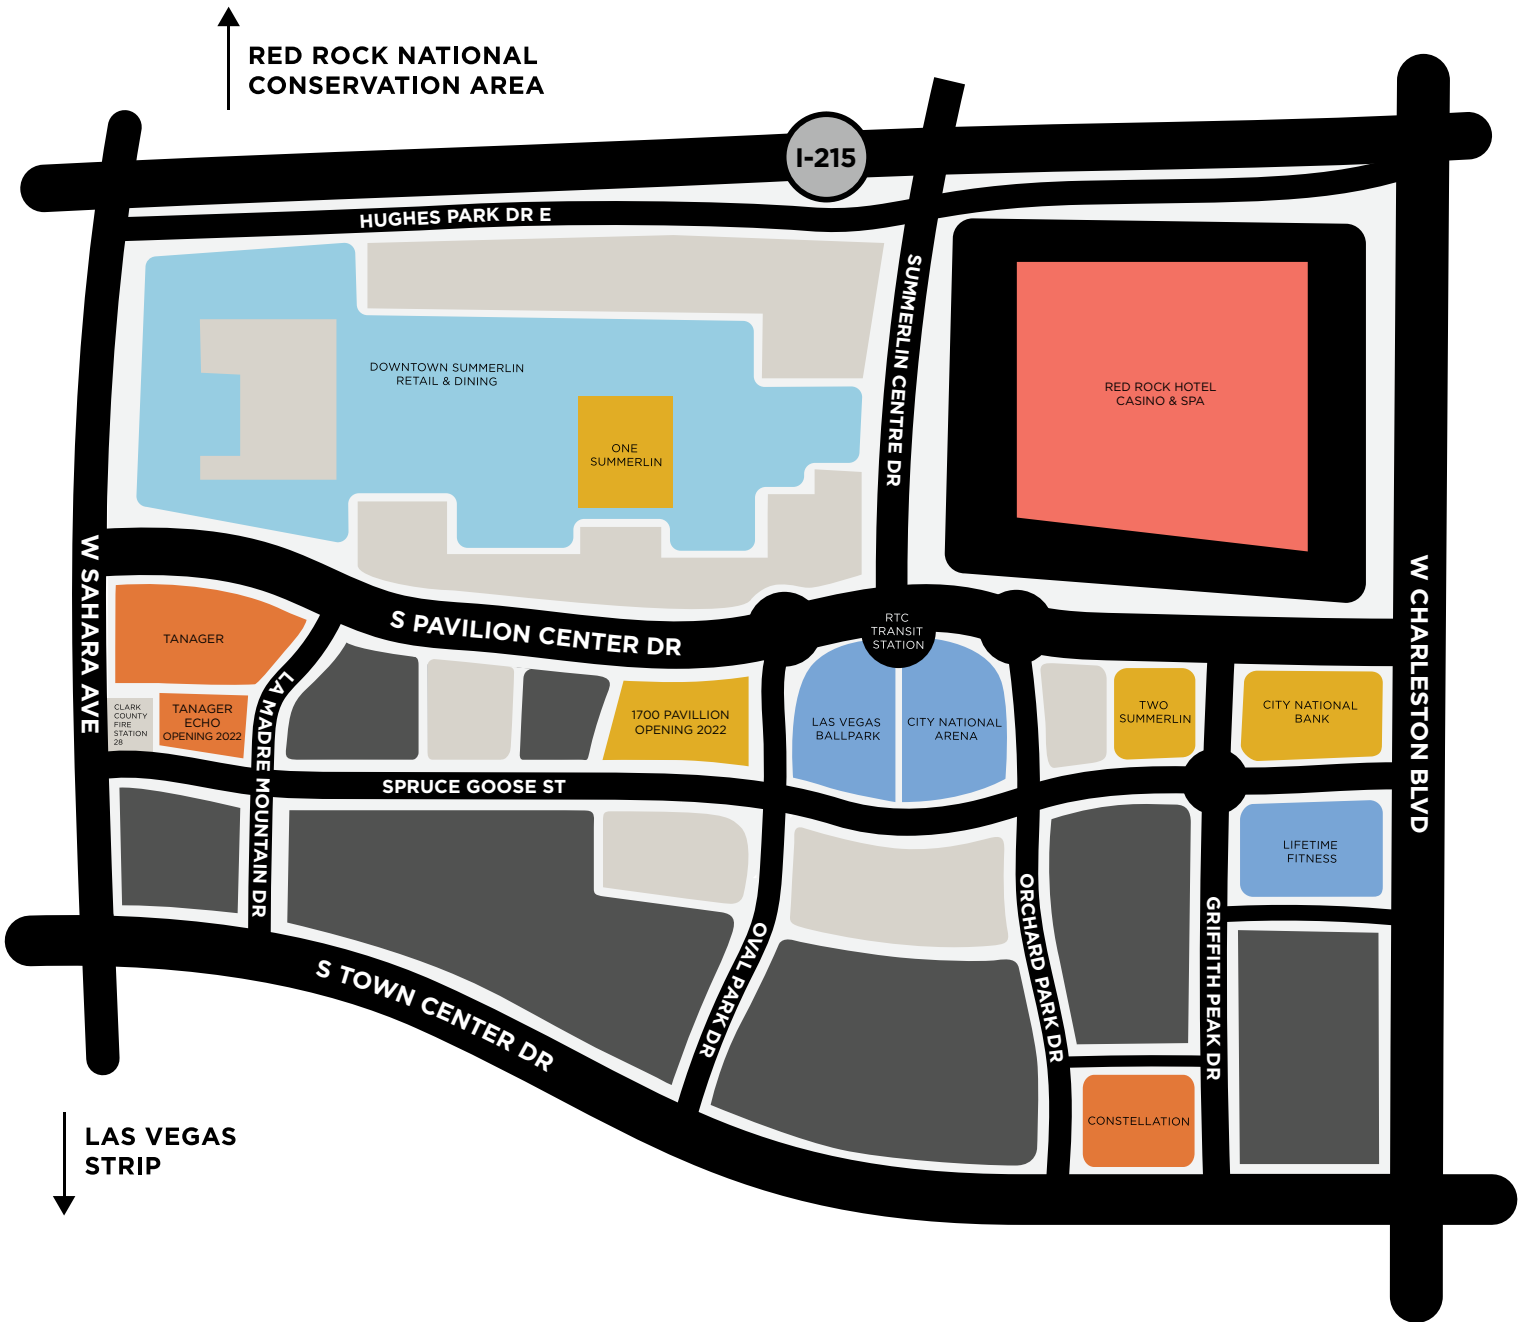

DOWNTOWN SUMMERLIN®

- Office
- Resort
- Residential
- Sports/Fitness
- Retail/Dining
- Parking
- Future Development

This map is the property of The Howard Hughes Corporation or its subsidiary and may not be modified. This map may be reproduced by real estate agents for relevant informational purposes only and does not indicate or imply affiliation or endorsement by the SUMMERLIN® development or The Howard Hughes Company, LLC. This map is provided "as is" and without warranty of any kind. SUMMERLIN and the Mountain Design are registered trademarks of The Howard Hughes Company, LLC.