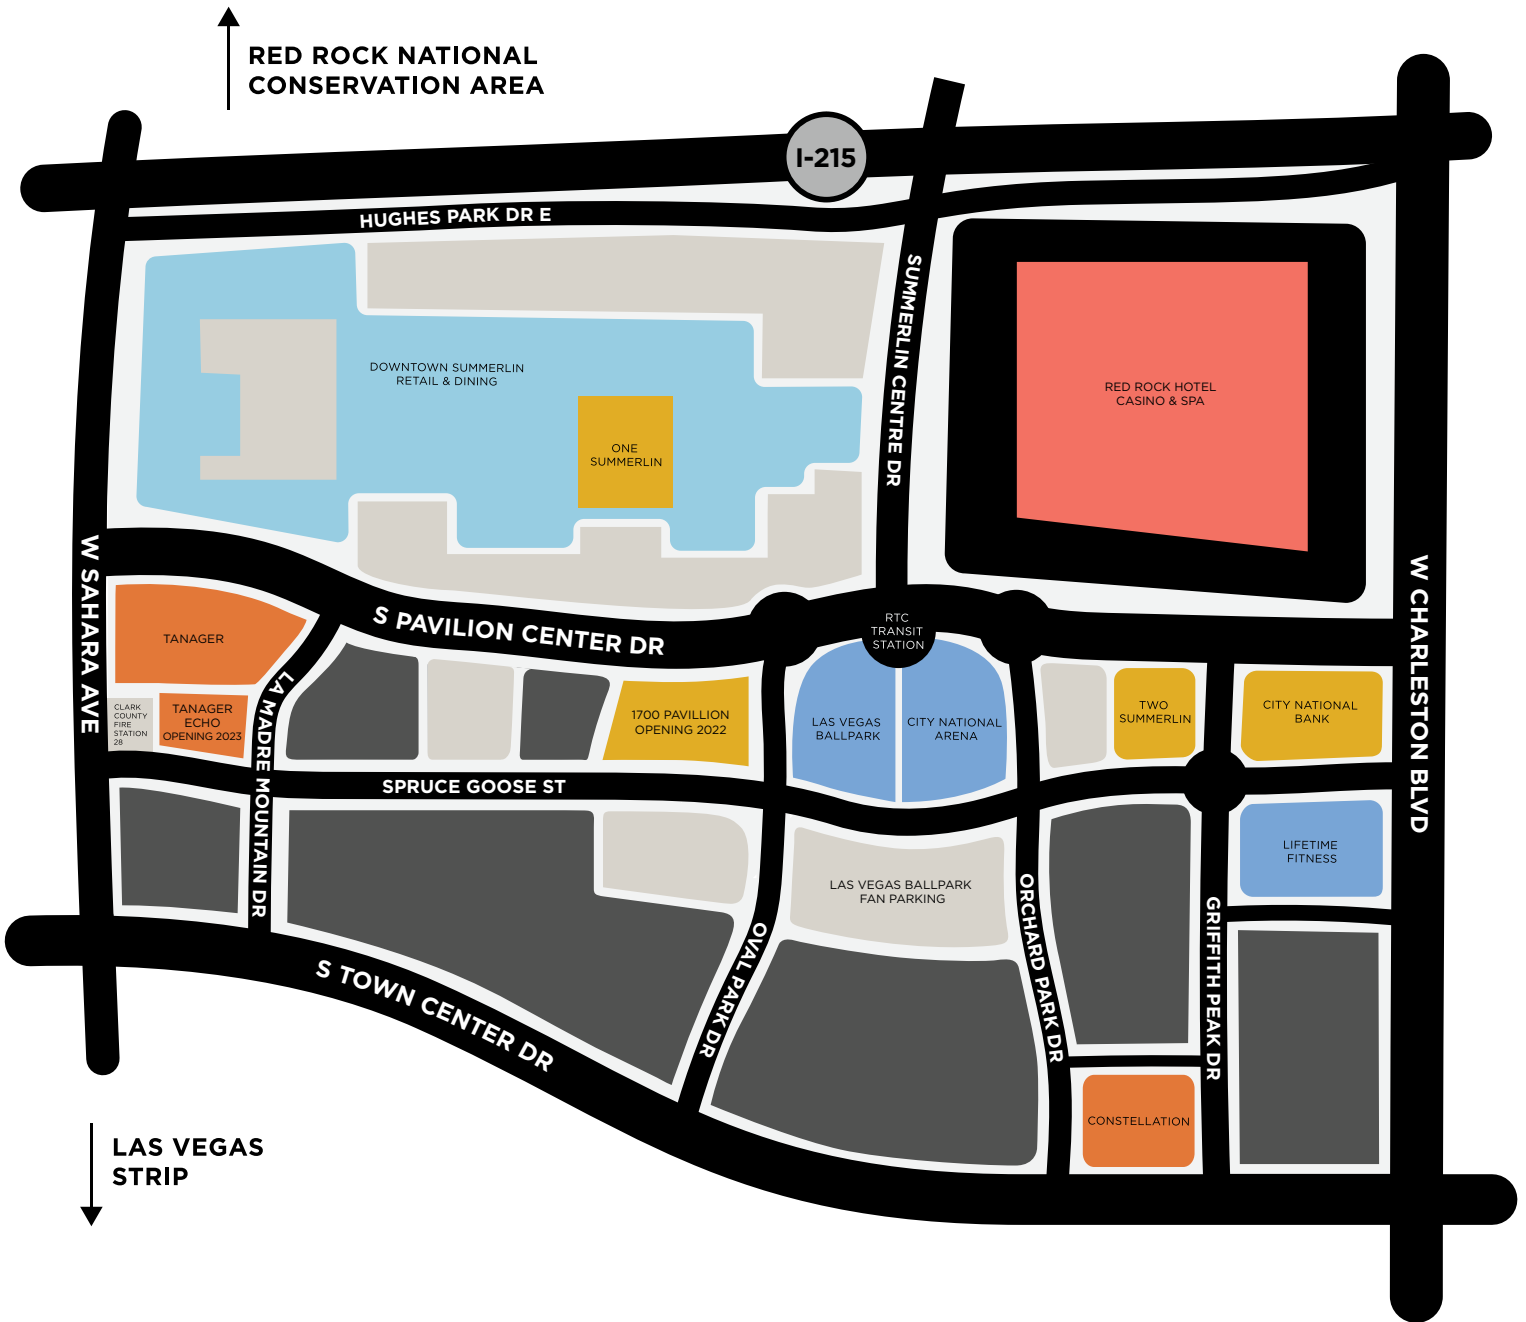

DOWNTOWN SUMMERLIN®

- Office
- Resort
- Residential
- Sports/Fitness
- Retail/Dining
- Parking
- Future Development

This map is the property of The Howard Hughes Corporation or its subsidiary and may not be modified. This map may be reproduced by real estate agents for relevant informational purposes only and does not indicate or imply affiliation or endorsement by the SUMMERLIN® development or The Howard Hughes Company, LLC. This map is provided "as is" and without warranty of any kind. SUMMERLIN and the Mountain Design are registered trademarks of The Howard Hughes Company, LLC.