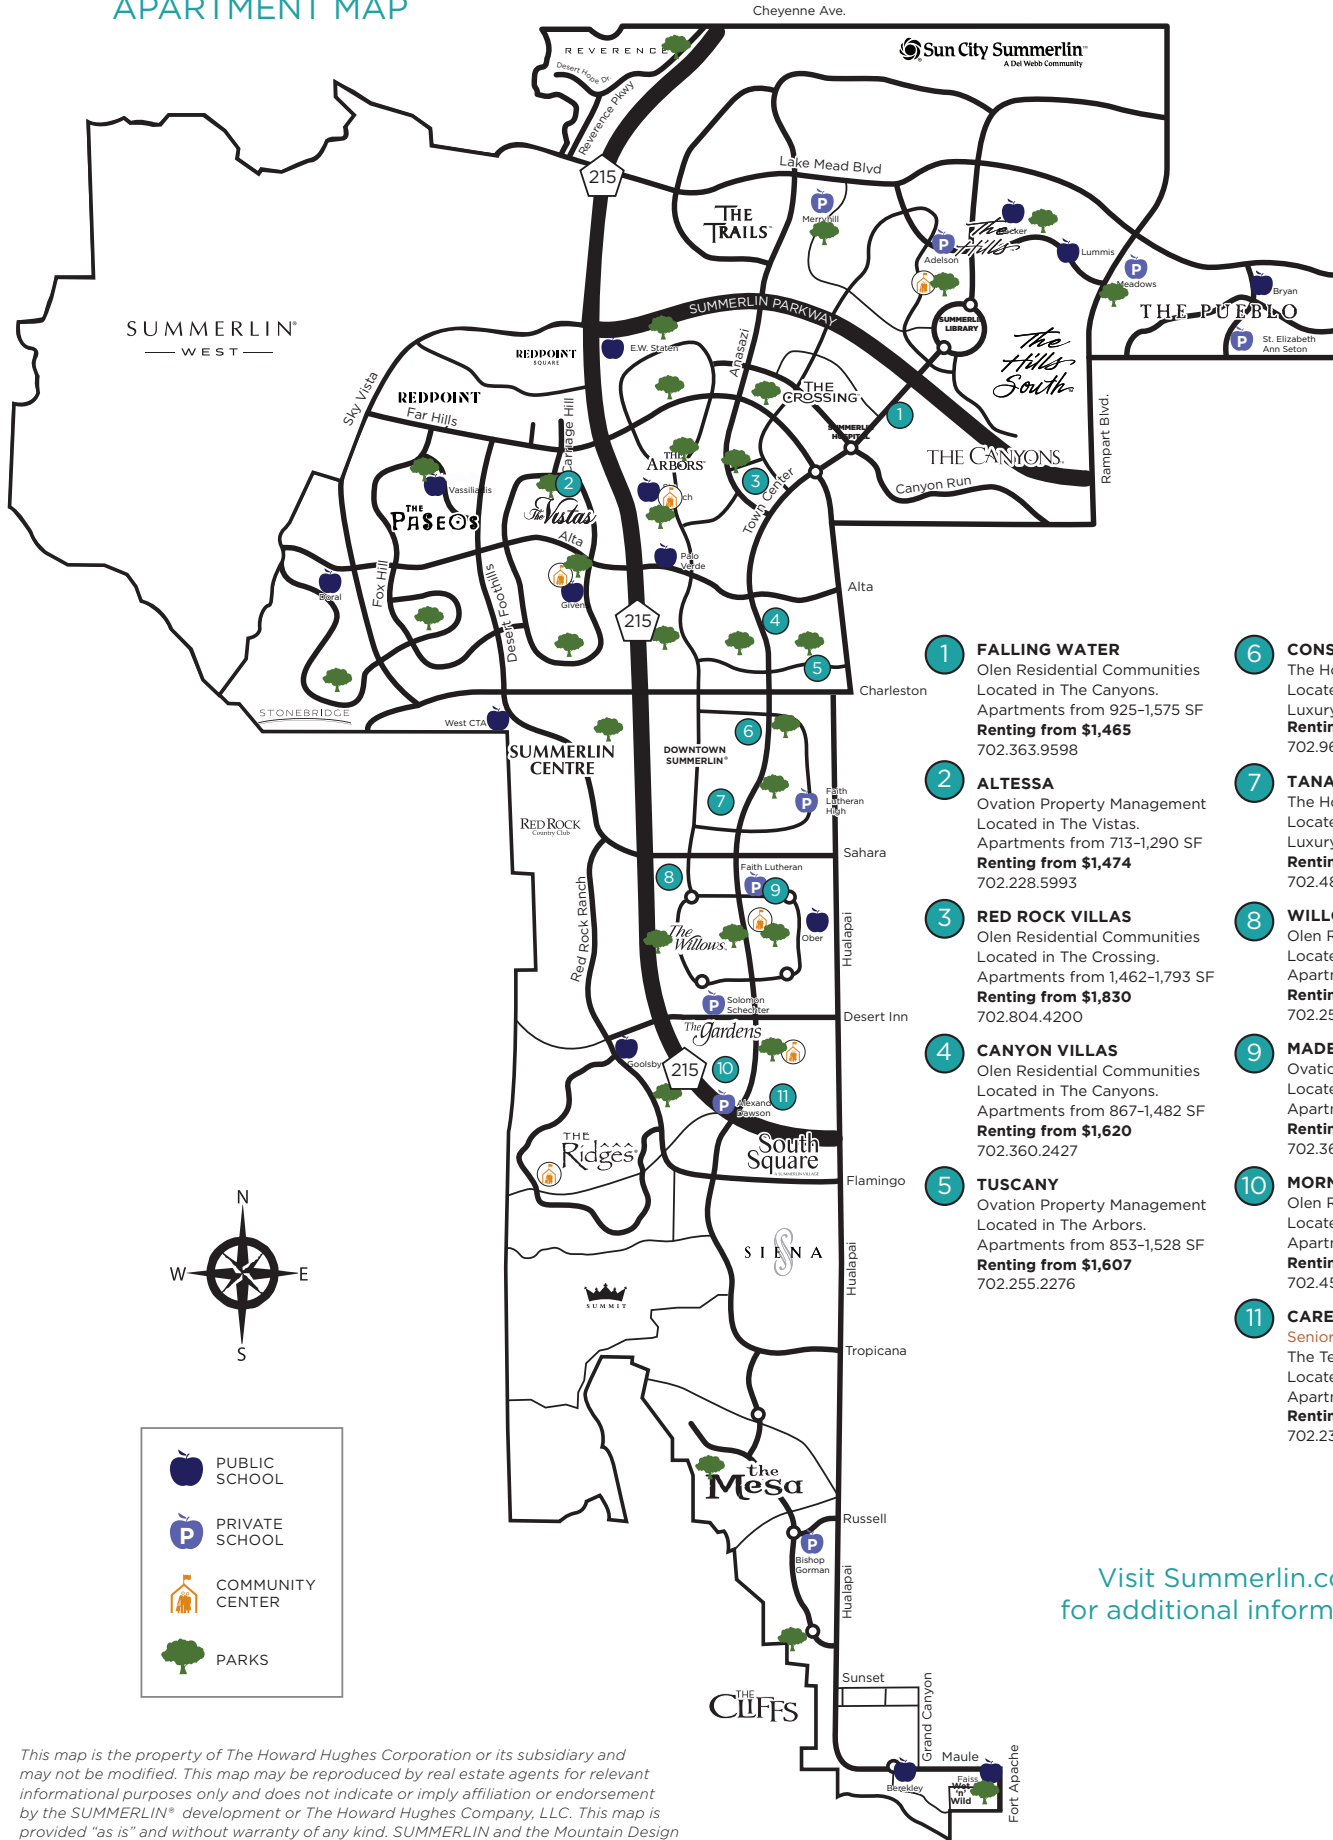

SUMMERLIN®

APARTMENT MAP

- 1 FALLING WATER**
 Olen Residential Communities
 Located in The Canyons.
 Apartments from 925-1,575 SF
Renting from \$1,465
 702.363.9598
- 2 ALTESSA**
 Ovation Property Management
 Located in The Vistas.
 Apartments from 713-1,290 SF
Renting from \$1,474
 702.228.5993
- 3 RED ROCK VILLAS**
 Olen Residential Communities
 Located in The Crossing.
 Apartments from 1,462-1,793 SF
Renting from \$1,830
 702.804.4200
- 4 CANYON VILLAS**
 Olen Residential Communities
 Located in The Canyons.
 Apartments from 867-1,482 SF
Renting from \$1,620
 702.360.2427
- 5 TUSCANY**
 Ovation Property Management
 Located in The Arbors.
 Apartments from 853-1,528 SF
Renting from \$1,607
 702.255.2276
- 6 CONSTELLATION®**
 The Howard Hughes Corporation
 Located in Downtown Summerlin,
 Luxury Rental from 846-1,540 SF
Renting from \$1,816
 702.960.7857
- 7 TANAGER**
 The Howard Hughes Corporation
 Located in Downtown Summerlin,
 Luxury Rental from 667-1,358 SF
Renting from \$2,050
 702.483.6777
- 8 WILLOWBROOK**
 Olen Residential Communities
 Located in The Willows.
 Apartments from 830-1,832 SF
Renting from \$1,495
 702.256.1872
- 9 MADERA**
 Ovation Property Management
 Located in The Willows.
 Apartments from 758-1,335 SF
Renting from \$1,408
 702.360.8904
- 10 MORNING STAR**
 Olen Residential Communities
 Located in The Gardens.
 Apartments from 825-1,599 SF
Renting from \$1,450
 702.451.0409
- 11 CAREFREE WILLOWS**
 Senior Living
 The Templeton Development Group
 Located in The Willows.
 Apartments from 762-1,253 SF
Renting from \$1,551
 702.233.0648