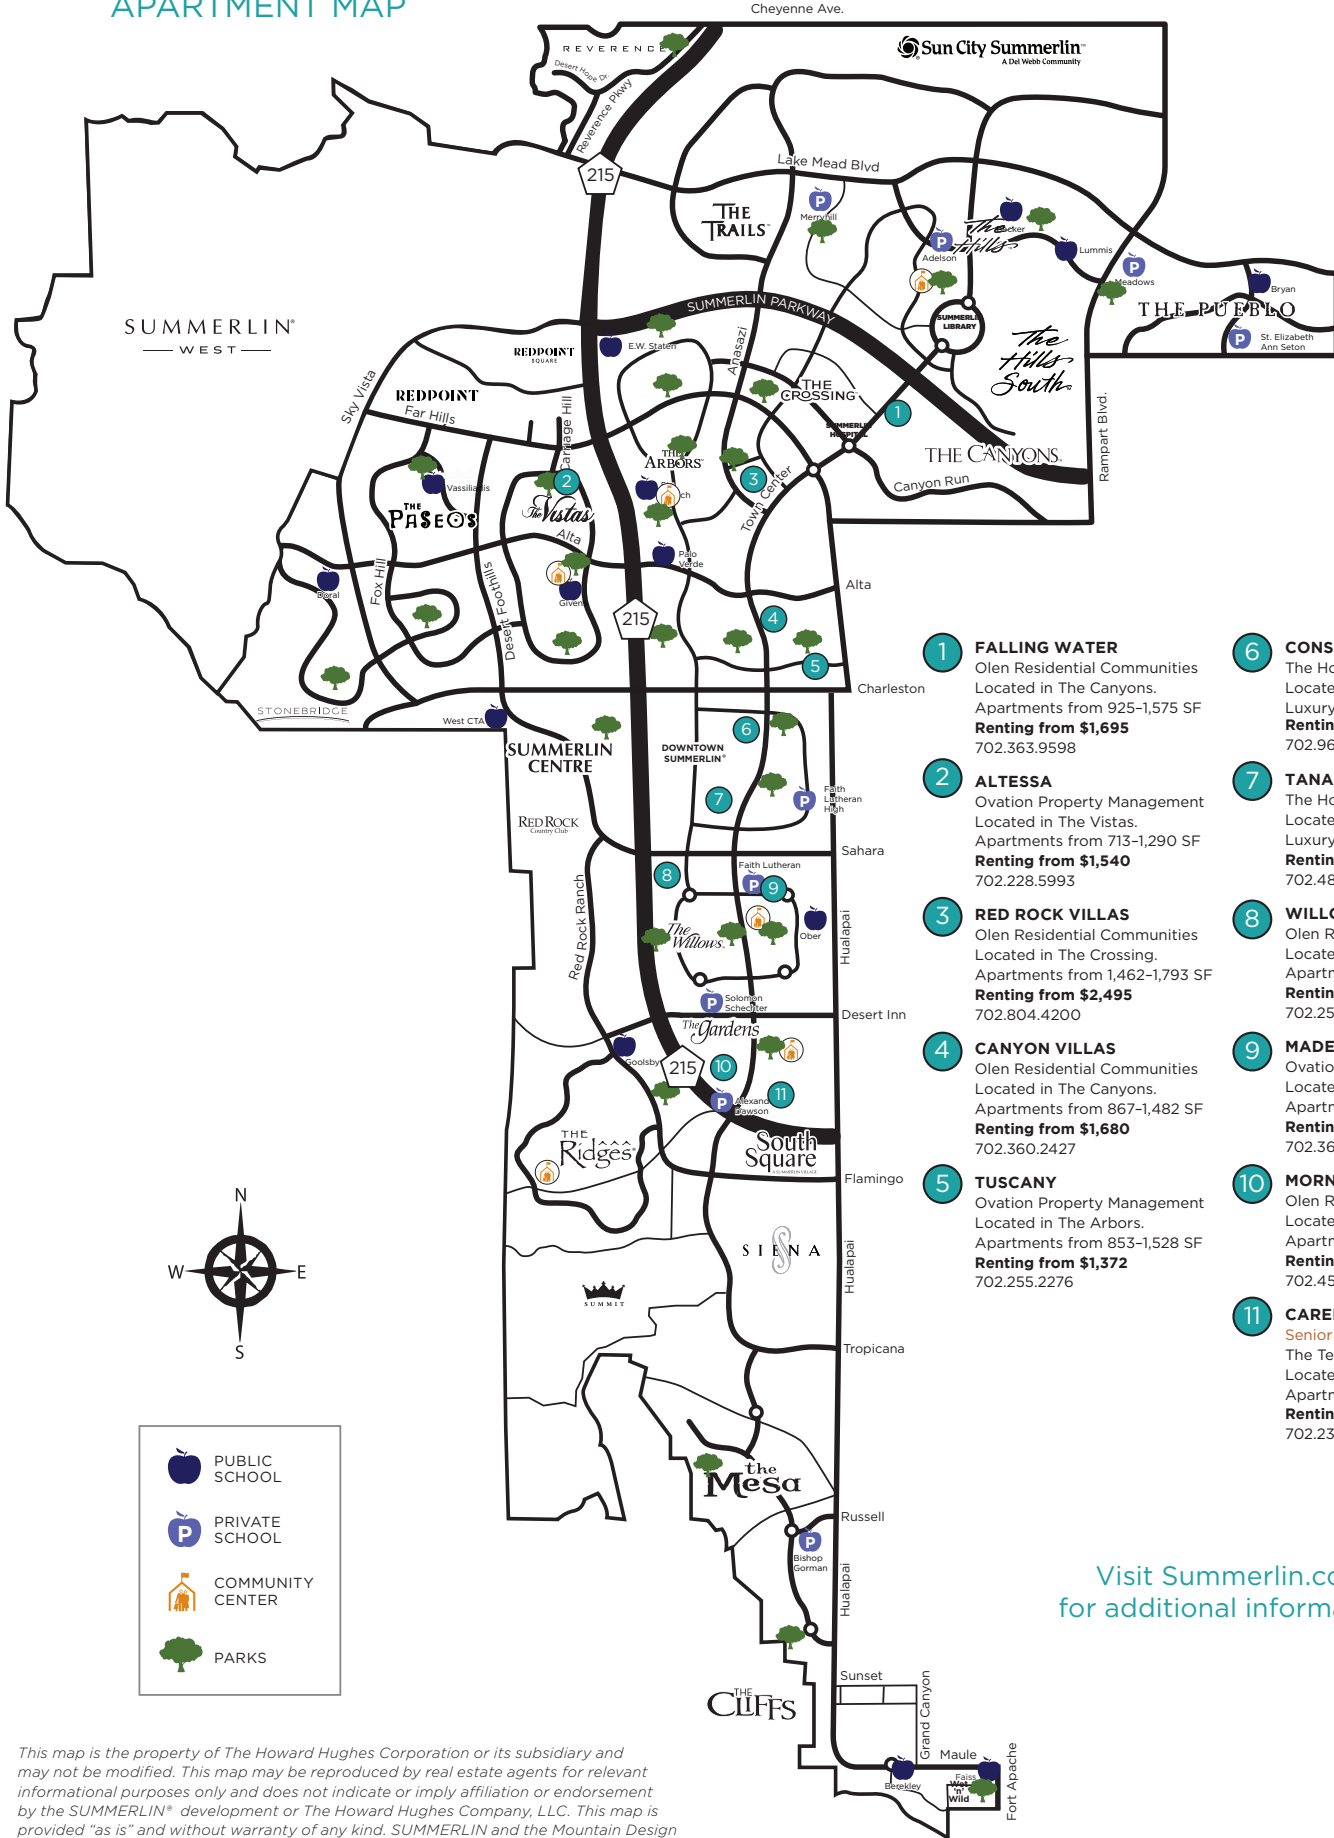

SUMMERLIN®

APARTMENT MAP

- 1 FALLING WATER**
 Olen Residential Communities
 Located in The Canyons.
 Apartments from 925-1,575 SF
Renting from \$1,695
 702.363.9598
- 2 ALTESSA**
 Ovation Property Management
 Located in The Vistas.
 Apartments from 713-1,290 SF
Renting from \$1,540
 702.228.5993
- 3 RED ROCK VILLAS**
 Olen Residential Communities
 Located in The Crossing.
 Apartments from 1,462-1,793 SF
Renting from \$2,495
 702.804.4200
- 4 CANYON VILLAS**
 Olen Residential Communities
 Located in The Canyons.
 Apartments from 867-1,482 SF
Renting from \$1,680
 702.360.2427
- 5 TUSCANY**
 Ovation Property Management
 Located in The Arbors.
 Apartments from 853-1,528 SF
Renting from \$1,372
 702.255.2276
- 6 CONSTELLATION®**
 The Howard Hughes Corporation
 Located in Downtown Summerlin,
 Luxury Rental from 846-1,540 SF
Renting from \$1,987
 702.960.7857
- 7 TANAGER**
 The Howard Hughes Corporation
 Located in Downtown Summerlin,
 Luxury Rental from 667-1,358 SF
Renting from \$2,093
 702.483.6777
- 8 WILLOWBROOK**
 Olen Residential Communities
 Located in The Willows.
 Apartments from 830-1,832 SF
Renting from \$1,810
 702.256.1872
- 9 MADERA**
 Ovation Property Management
 Located in The Willows.
 Apartments from 758-1,335 SF
Renting from \$1,500
 702.360.8904
- 10 MORNING STAR**
 Olen Residential Communities
 Located in The Gardens.
 Apartments from 825-1,599 SF
Renting from \$1,700
 702.451.0409
- 11 CAREFREE WILLOWS**
 Senior Living
 The Templeton Development Group
 Located in The Willows.
 Apartments from 762-1,253 SF
Renting from \$1,551
 702.233.0648