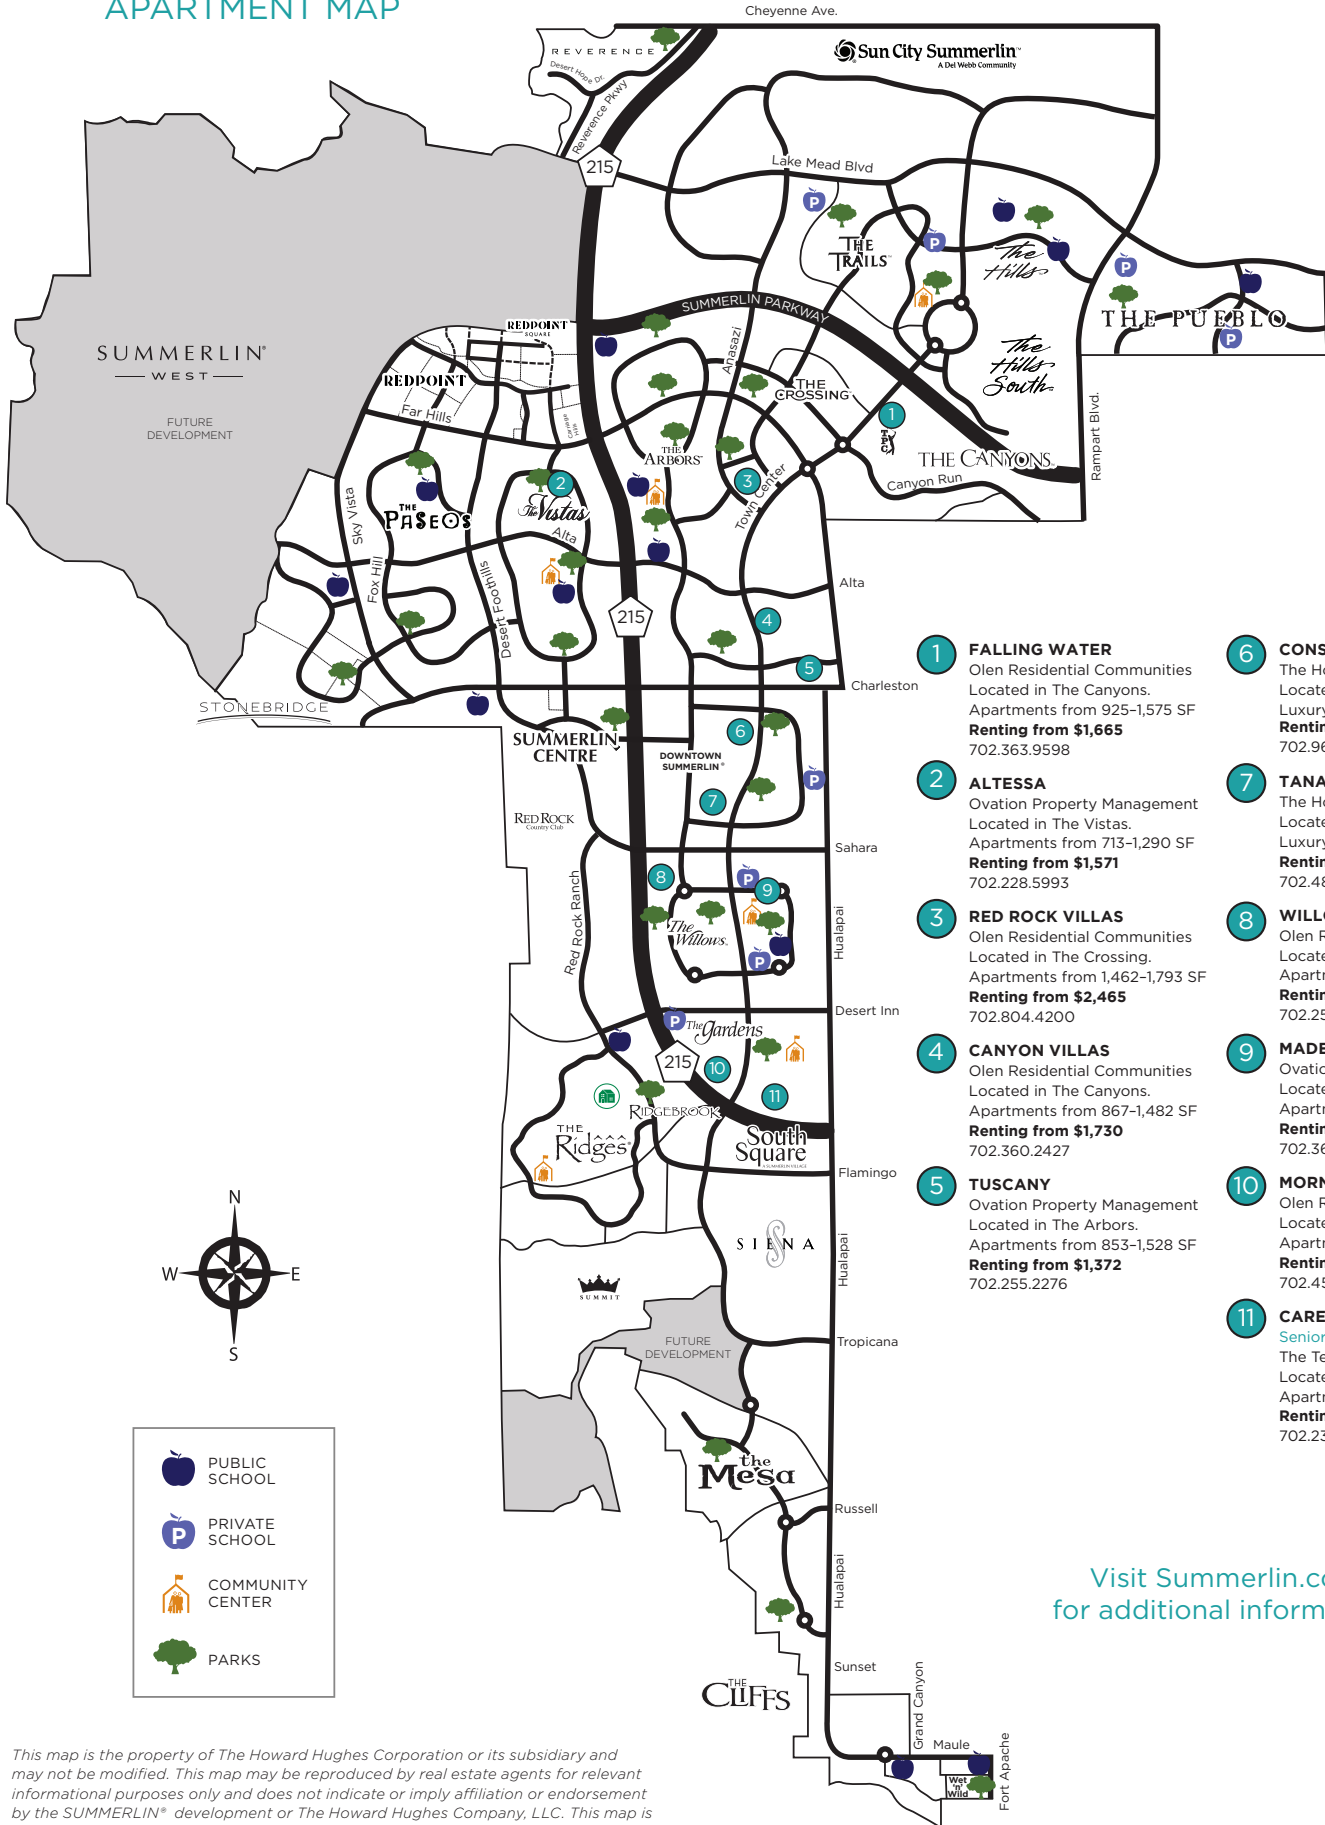

## APARTMENT MAP

- 1 FALLING WATER**  
 Olen Residential Communities  
 Located in The Canyons.  
 Apartments from 925-1,575 SF  
**Renting from \$1,665**  
 702.363.9598
- 2 ALTESSA**  
 Ovation Property Management  
 Located in The Vistas.  
 Apartments from 713-1,290 SF  
**Renting from \$1,571**  
 702.228.5993
- 3 RED ROCK VILLAS**  
 Olen Residential Communities  
 Located in The Crossing.  
 Apartments from 1,462-1,793 SF  
**Renting from \$2,465**  
 702.804.4200
- 4 CANYON VILLAS**  
 Olen Residential Communities  
 Located in The Canyons.  
 Apartments from 867-1,482 SF  
**Renting from \$1,730**  
 702.360.2427
- 5 TUSCANY**  
 Ovation Property Management  
 Located in The Arbors.  
 Apartments from 853-1,528 SF  
**Renting from \$1,372**  
 702.255.2276
- 6 CONSTELLATION®**  
 The Howard Hughes Corporation  
 Located in Downtown Summerlin,  
 Luxury Rental from 846-1,540 SF  
**Renting from \$2,156**  
 702.960.7857
- 7 TANAGER**  
 The Howard Hughes Corporation  
 Located in Downtown Summerlin,  
 Luxury Rental from 667-1,358 SF  
**Renting from \$2,068**  
 702.483.6777
- 8 WILLOWBROOK**  
 Olen Residential Communities  
 Located in The Willows.  
 Apartments from 830-1,832 SF  
**Renting from \$1,730**  
 702.256.1872
- 9 MADERA**  
 Ovation Property Management  
 Located in The Willows.  
 Apartments from 758-1,335 SF  
**Renting from \$1,500**  
 702.360.8904
- 10 MORNING STAR**  
 Olen Residential Communities  
 Located in The Gardens.  
 Apartments from 825-1,599 SF  
**Renting from \$1,770**  
 702.451.0409
- 11 CAREFREE WILLOWS**  
 Senior Living  
 The Templeton Development Group  
 Located in The Willows.  
 Apartments from 762-1,253 SF  
**Renting from \$1,551**  
 702.233.0648