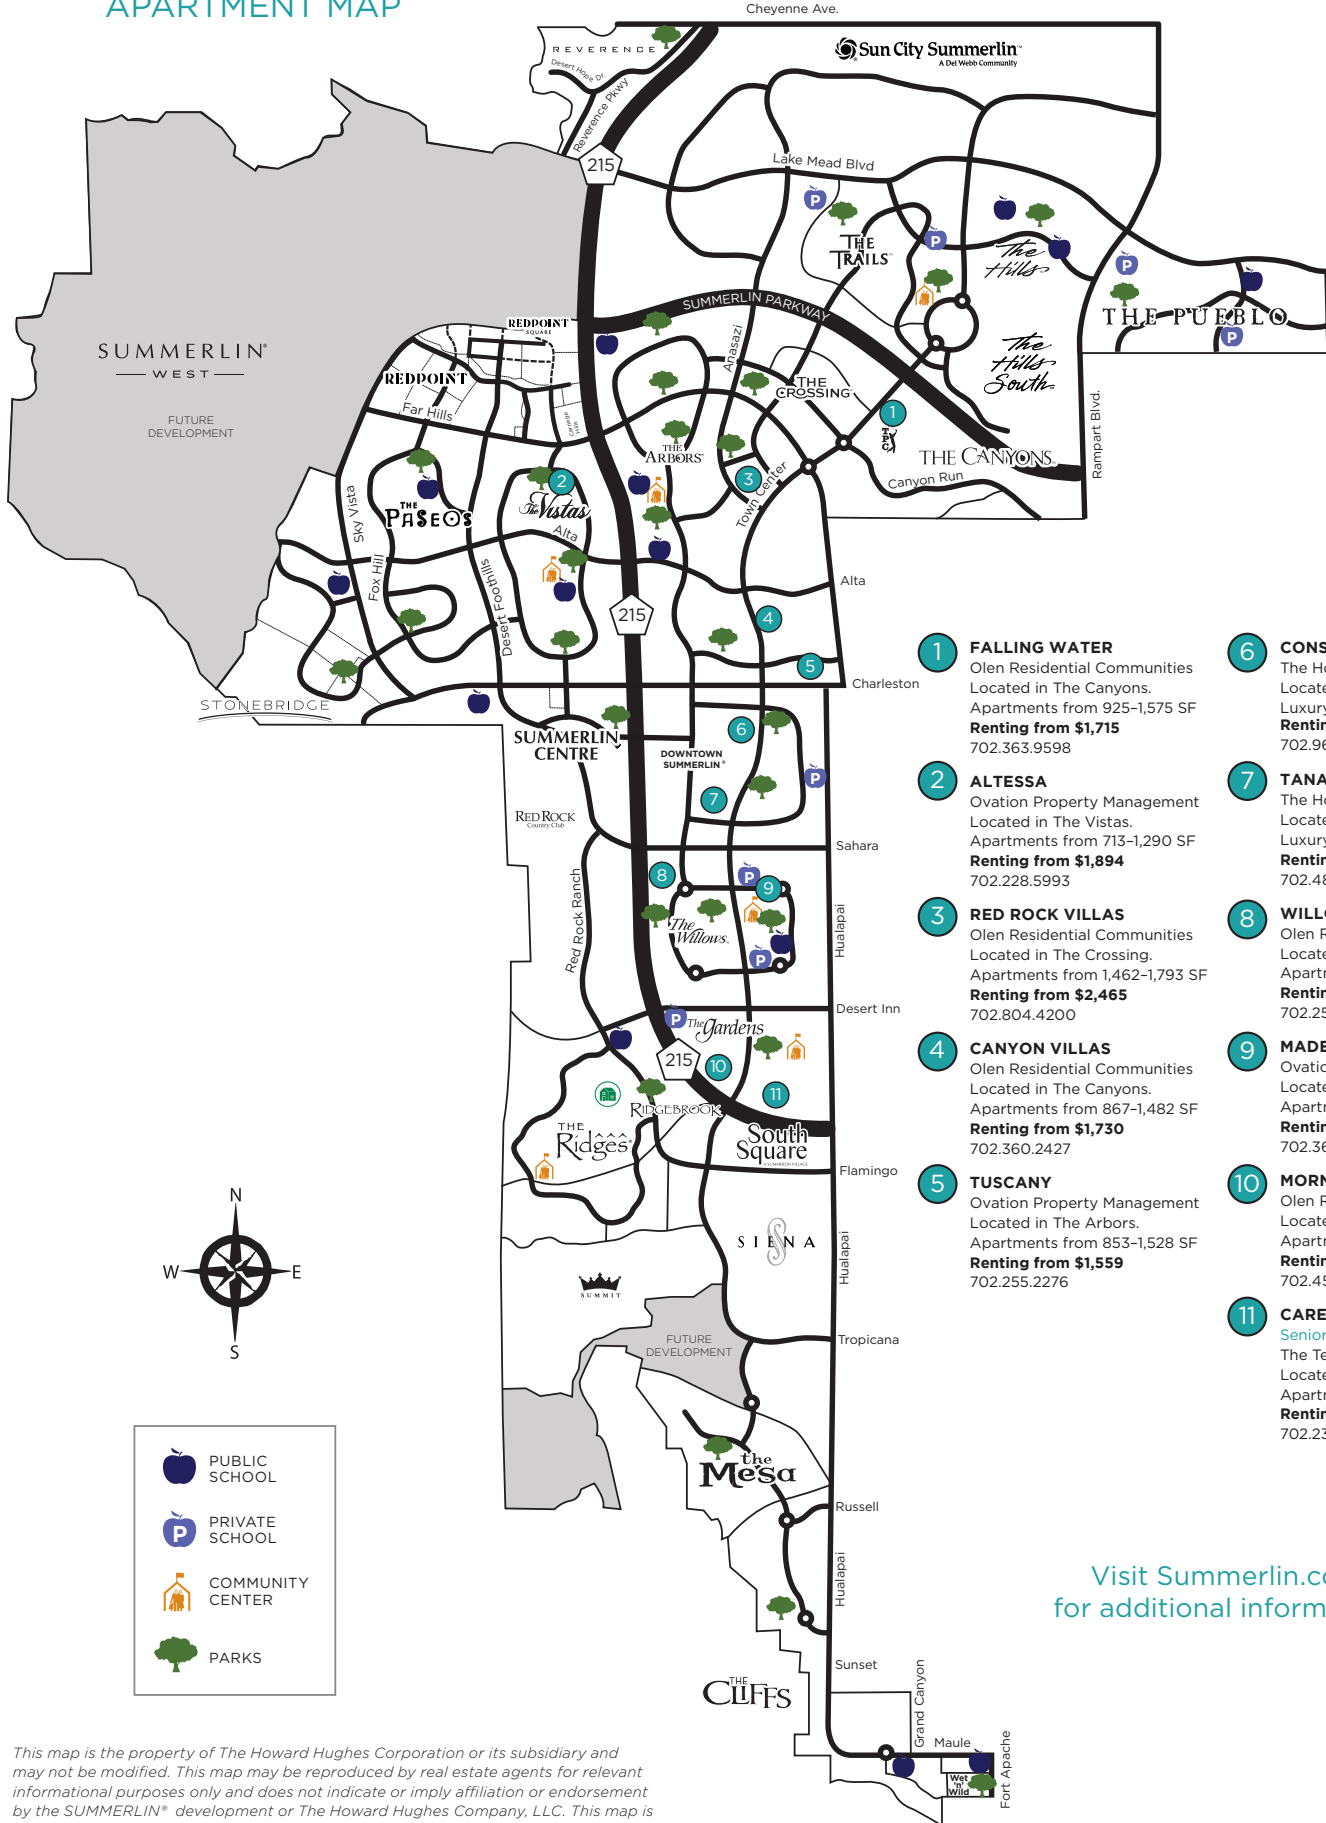

SUMMERLIN®

APARTMENT MAP

- 1 FALLING WATER**
 Olen Residential Communities
 Located in The Canyons.
 Apartments from 925-1,575 SF
Renting from \$1,715
 702.363.9598
- 2 ALTESSA**
 Ovation Property Management
 Located in The Vistas.
 Apartments from 713-1,290 SF
Renting from \$1,894
 702.228.5993
- 3 RED ROCK VILLAS**
 Olen Residential Communities
 Located in The Crossing.
 Apartments from 1,462-1,793 SF
Renting from \$2,465
 702.804.4200
- 4 CANYON VILLAS**
 Olen Residential Communities
 Located in The Canyons.
 Apartments from 867-1,482 SF
Renting from \$1,730
 702.360.2427
- 5 TUSCANY**
 Ovation Property Management
 Located in The Arbores.
 Apartments from 853-1,528 SF
Renting from \$1,559
 702.255.2276
- 6 CONSTELLATION®**
 The Howard Hughes Corporation
 Located in Downtown Summerlin,
 Luxury Rental from 846-1,540 SF
Renting from \$1,777
 702.960.7857
- 7 TANAGER**
 The Howard Hughes Corporation
 Located in Downtown Summerlin,
 Luxury Rental from 667-1,358 SF
Renting from \$2,142
 702.483.6777
- 8 WILLOWBROOK**
 Olen Residential Communities
 Located in The Willows.
 Apartments from 830-1,832 SF
Renting from \$1,730
 702.256.1872
- 9 MADERA**
 Ovation Property Management
 Located in The Willows.
 Apartments from 758-1,335 SF
Renting from \$1,500
 702.360.8904
- 10 MORNING STAR**
 Olen Residential Communities
 Located in The Gardens.
 Apartments from 825-1,599 SF
Renting from \$1,870
 702.451.0409
- 11 CAREFREE WILLOWS**
 Senior Living
 The Templeton Development Group
 Located in The Willows.
 Apartments from 762-1,253 SF
Renting from \$1,551
 702.233.0648