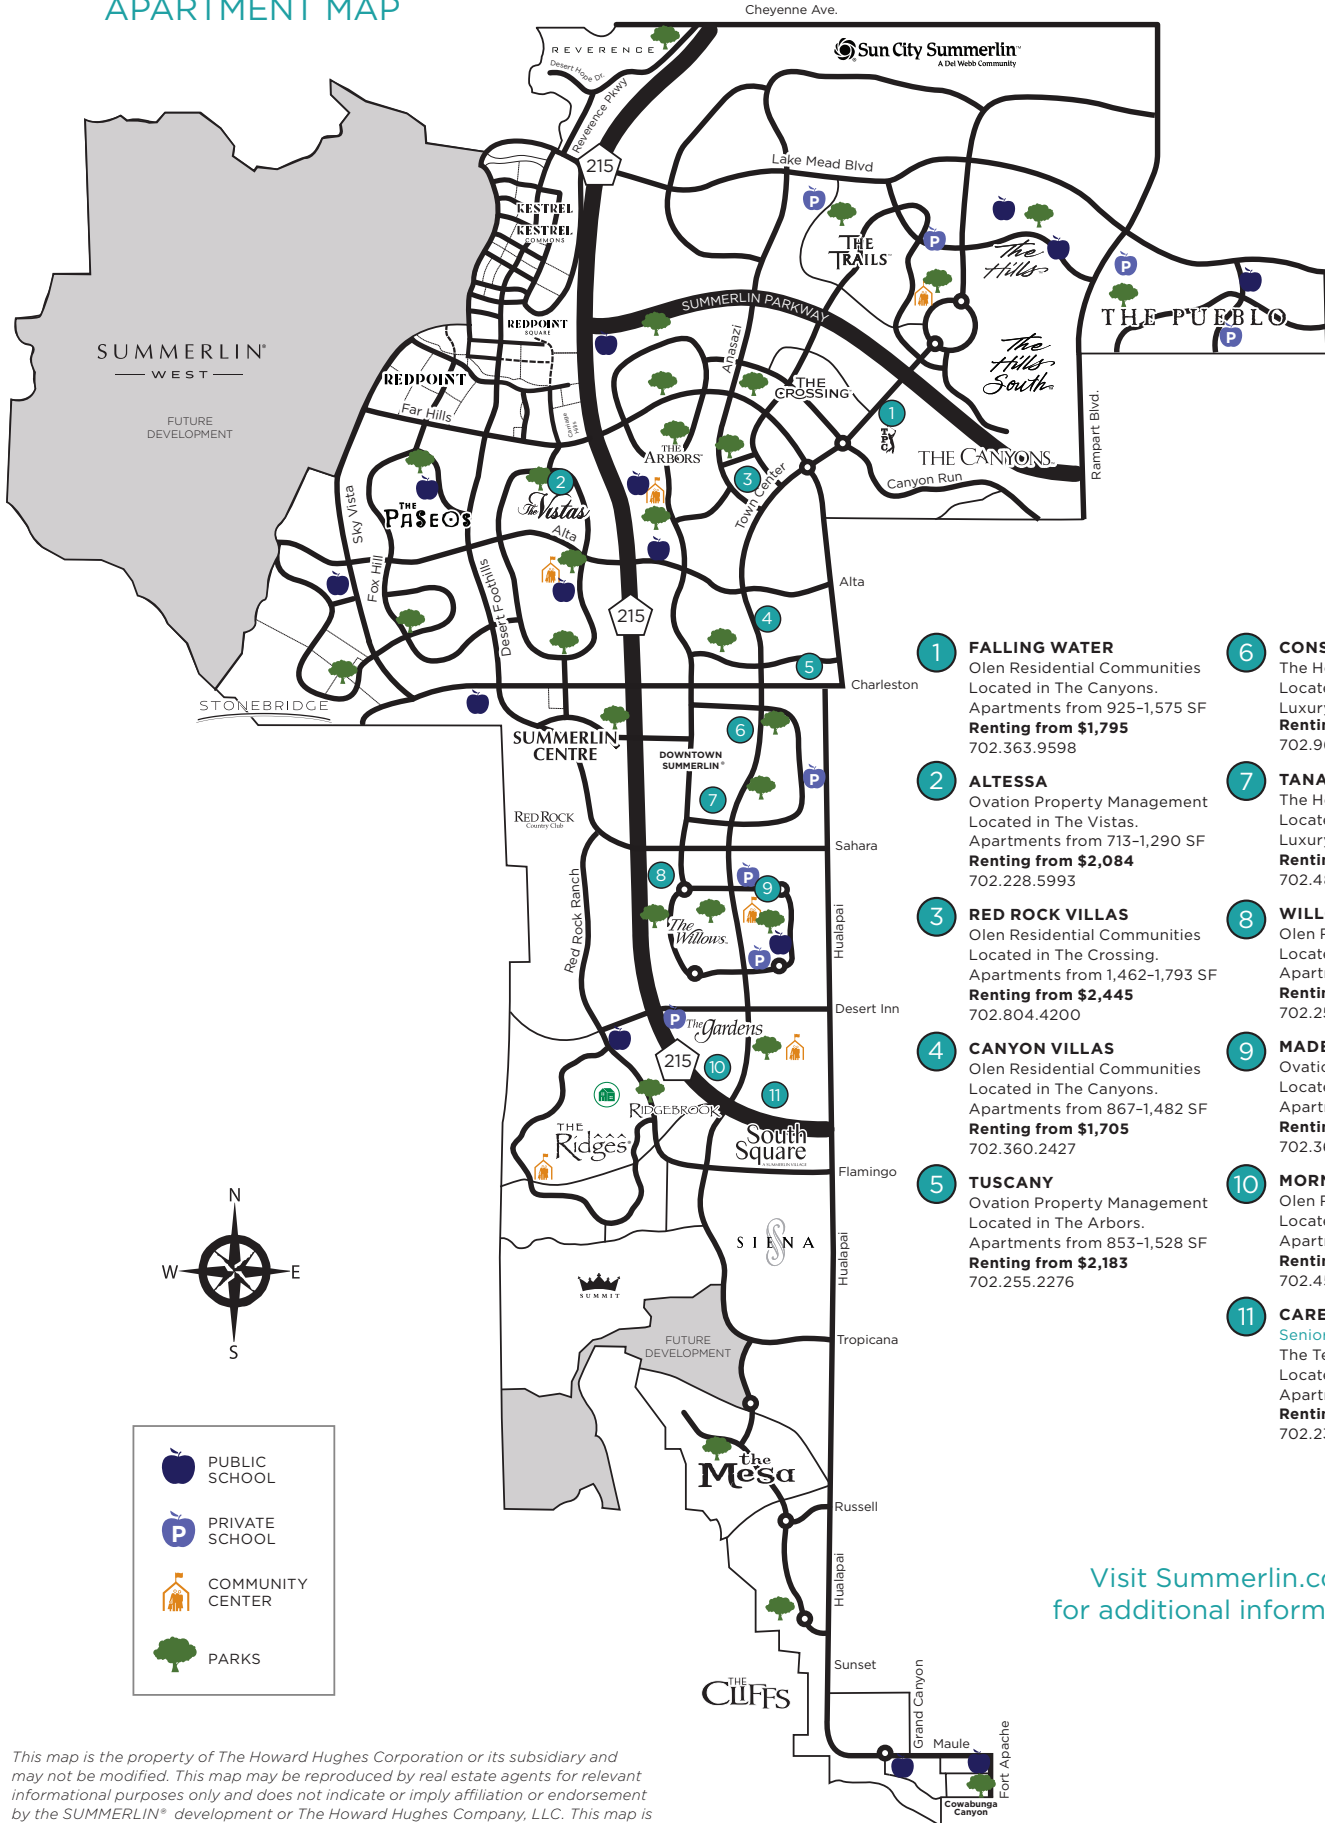

SUMMERLIN®

APARTMENT MAP

- 1 FALLING WATER**
 Olen Residential Communities
 Located in The Canyons.
 Apartments from 925-1,575 SF
Renting from \$1,795
 702.363.9598
- 2 ALTESSA**
 Ovation Property Management
 Located in The Vistas.
 Apartments from 713-1,290 SF
Renting from \$2,084
 702.228.5993
- 3 RED ROCK VILLAS**
 Olen Residential Communities
 Located in The Crossing.
 Apartments from 1,462-1,793 SF
Renting from \$2,445
 702.804.4200
- 4 CANYON VILLAS**
 Olen Residential Communities
 Located in The Canyons.
 Apartments from 867-1,482 SF
Renting from \$1,705
 702.360.2427
- 5 TUSCANY**
 Ovation Property Management
 Located in The Arbors.
 Apartments from 853-1,528 SF
Renting from \$2,183
 702.255.2276
- 6 CONSTELLATION®**
 The Howard Hughes Corporation
 Located in Downtown Summerlin,
 Luxury Rental from 846-1,540 SF
Renting from \$2,352
 702.960.7857
- 7 TANAGER**
 The Howard Hughes Corporation
 Located in Downtown Summerlin,
 Luxury Rental from 667-1,358 SF
Renting from \$2,147
 702.483.6777
- 8 WILLOWBROOK**
 Olen Residential Communities
 Located in The Willows.
 Apartments from 830-1,832 SF
Renting from \$1,880
 702.256.1872
- 9 MADERA**
 Ovation Property Management
 Located in The Willows.
 Apartments from 825-1,335 SF
Renting from \$1,602
 702.360.8904
- 10 MORNING STAR**
 Olen Residential Communities
 Located in The Gardens.
 Apartments from 825-1,599 SF
Renting from \$1,865
 702.451.0409
- 11 CAREFREE WILLOWS**
 Senior Living
 The Templeton Development Group
 Located in The Willows.
 Apartments from 762-1,253 SF
Renting from \$1,551
 702.233.0648