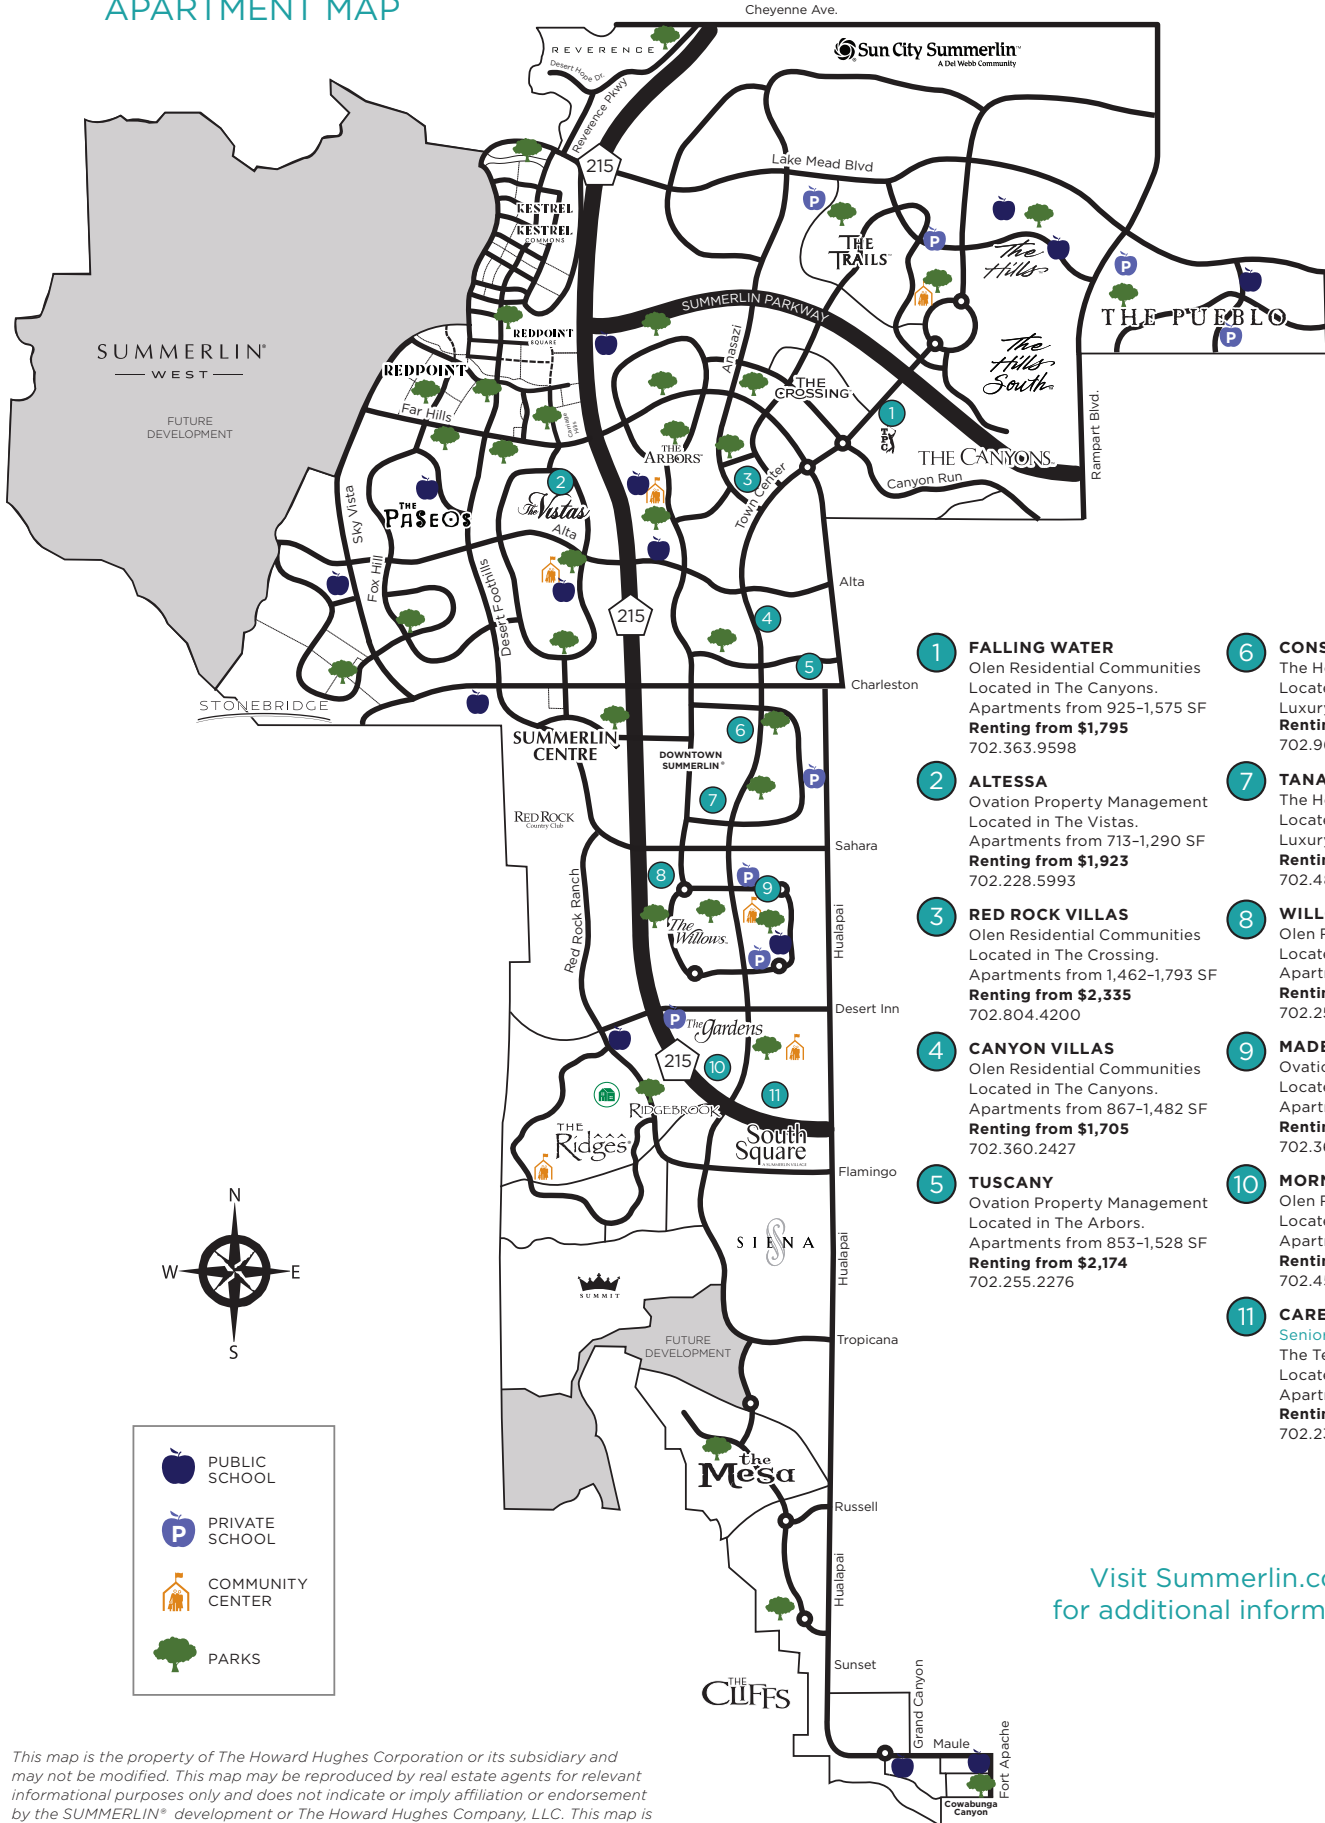

## APARTMENT MAP

- 1 FALLING WATER**  
Olen Residential Communities  
Located in The Canyons.  
Apartments from 925-1,575 SF  
**Renting from \$1,795**  
702.363.9598
- 2 ALTESSA**  
Ovation Property Management  
Located in The Vistas.  
Apartments from 713-1,290 SF  
**Renting from \$1,923**  
702.228.5993
- 3 RED ROCK VILLAS**  
Olen Residential Communities  
Located in The Crossing.  
Apartments from 1,462-1,793 SF  
**Renting from \$2,335**  
702.804.4200
- 4 CANYON VILLAS**  
Olen Residential Communities  
Located in The Canyons.  
Apartments from 867-1,482 SF  
**Renting from \$1,705**  
702.360.2427
- 5 TUSCANY**  
Ovation Property Management  
Located in The Arbors.  
Apartments from 853-1,528 SF  
**Renting from \$2,174**  
702.255.2276
- 6 CONSTELLATION®**  
The Howard Hughes Corporation  
Located in Downtown Summerlin,  
Luxury Rental from 846-1,540 SF  
**Renting from \$2,428**  
702.960.7857
- 7 TANAGER**  
The Howard Hughes Corporation  
Located in Downtown Summerlin,  
Luxury Rental from 667-1,358 SF  
**Renting from \$1,876**  
702.483.6777
- 8 WILLOWBROOK**  
Olen Residential Communities  
Located in The Willows.  
Apartments from 830-1,832 SF  
**Renting from \$1,805**  
702.256.1872
- 9 MADERA**  
Ovation Property Management  
Located in The Willows.  
Apartments from 825-1,335 SF  
**Renting from \$1,701**  
702.360.8904
- 10 MORNING STAR**  
Olen Residential Communities  
Located in The Gardens.  
Apartments from 853-1,599 SF  
**Renting from \$1,815**  
702.451.0409
- 11 CAREFREE WILLOWS**  
Senior Living  
The Templeton Development Group  
Located in The Willows.  
Apartments from 762-1,253 SF  
**Renting from \$1,511**  
702.233.0648