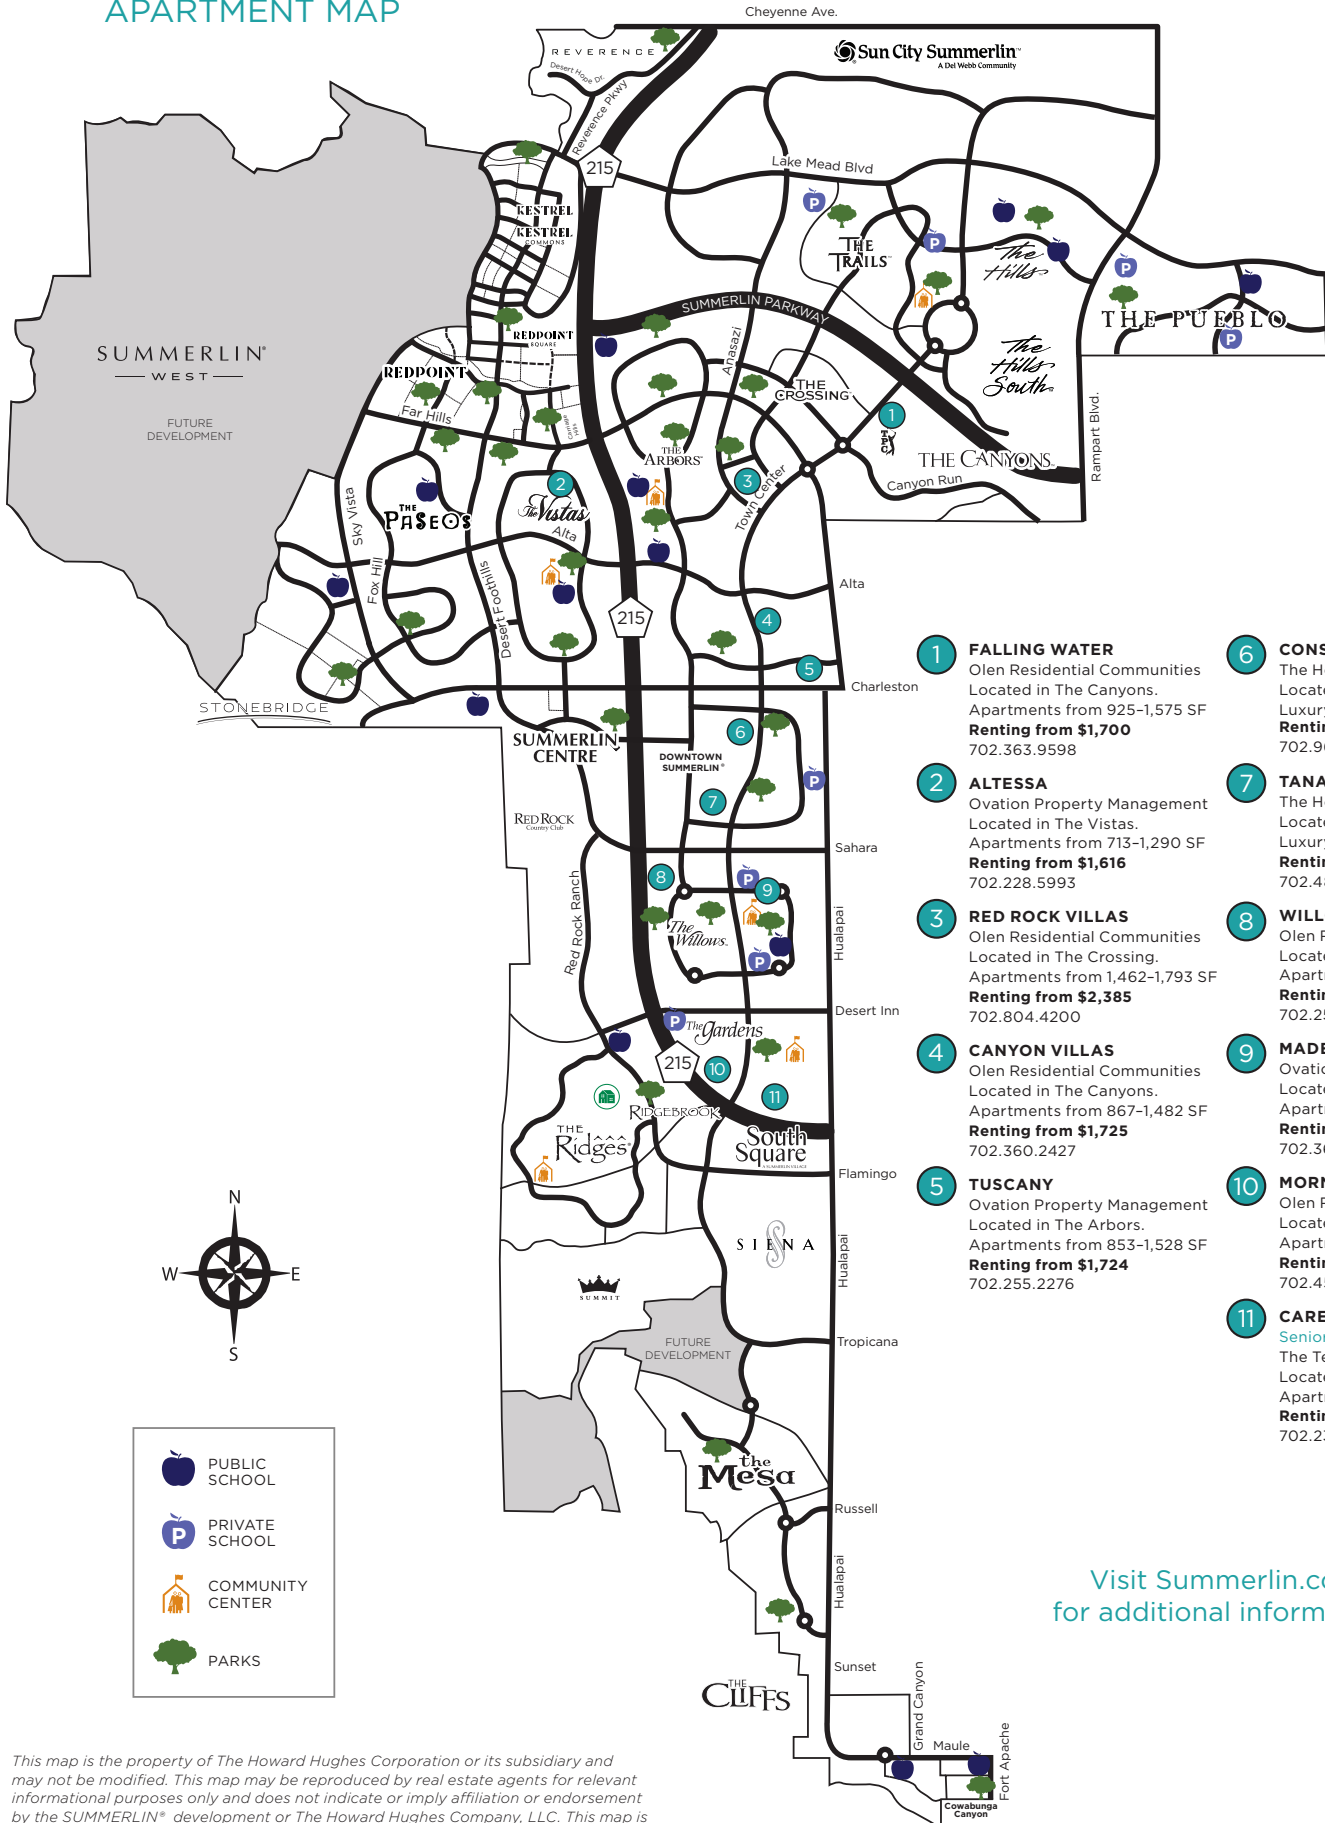

## APARTMENT MAP

- 1 FALLING WATER**  
 Olen Residential Communities  
 Located in The Canyons.  
 Apartments from 925-1,575 SF  
**Renting from \$1,700**  
 702.363.9598
- 2 ALTESSA**  
 Ovation Property Management  
 Located in The Vistas.  
 Apartments from 713-1,290 SF  
**Renting from \$1,616**  
 702.228.5993
- 3 RED ROCK VILLAS**  
 Olen Residential Communities  
 Located in The Crossing.  
 Apartments from 1,462-1,793 SF  
**Renting from \$2,385**  
 702.804.4200
- 4 CANYON VILLAS**  
 Olen Residential Communities  
 Located in The Canyons.  
 Apartments from 867-1,482 SF  
**Renting from \$1,725**  
 702.360.2427
- 5 TUSCANY**  
 Ovation Property Management  
 Located in The Arbors.  
 Apartments from 853-1,528 SF  
**Renting from \$1,724**  
 702.255.2276
- 6 CONSTELLATION®**  
 The Howard Hughes Corporation  
 Located in Downtown Summerlin,  
 Luxury Rental from 846-1,540 SF  
**Renting from \$2,571**  
 702.960.7857
- 7 TANAGER**  
 The Howard Hughes Corporation  
 Located in Downtown Summerlin,  
 Luxury Rental from 667-1,358 SF  
**Renting from \$2,145**  
 702.483.6777
- 8 WILLOWBROOK**  
 Olen Residential Communities  
 Located in The Willows.  
 Apartments from 830-1,832 SF  
**Renting from \$1,650**  
 702.256.1872
- 9 MADERA**  
 Ovation Property Management  
 Located in The Willows.  
 Apartments from 825-1,335 SF  
**Renting from \$1,710**  
 702.360.8904
- 10 MORNING STAR**  
 Olen Residential Communities  
 Located in The Gardens.  
 Apartments from 825-1,599 SF  
**Renting from \$1,750**  
 702.451.0409
- 11 CAREFREE WILLOWS**  
 Senior Living  
 The Templeton Development Group  
 Located in The Willows.  
 Apartments from 762-1,253 SF  
**Renting from \$1,551**  
 702.233.0648