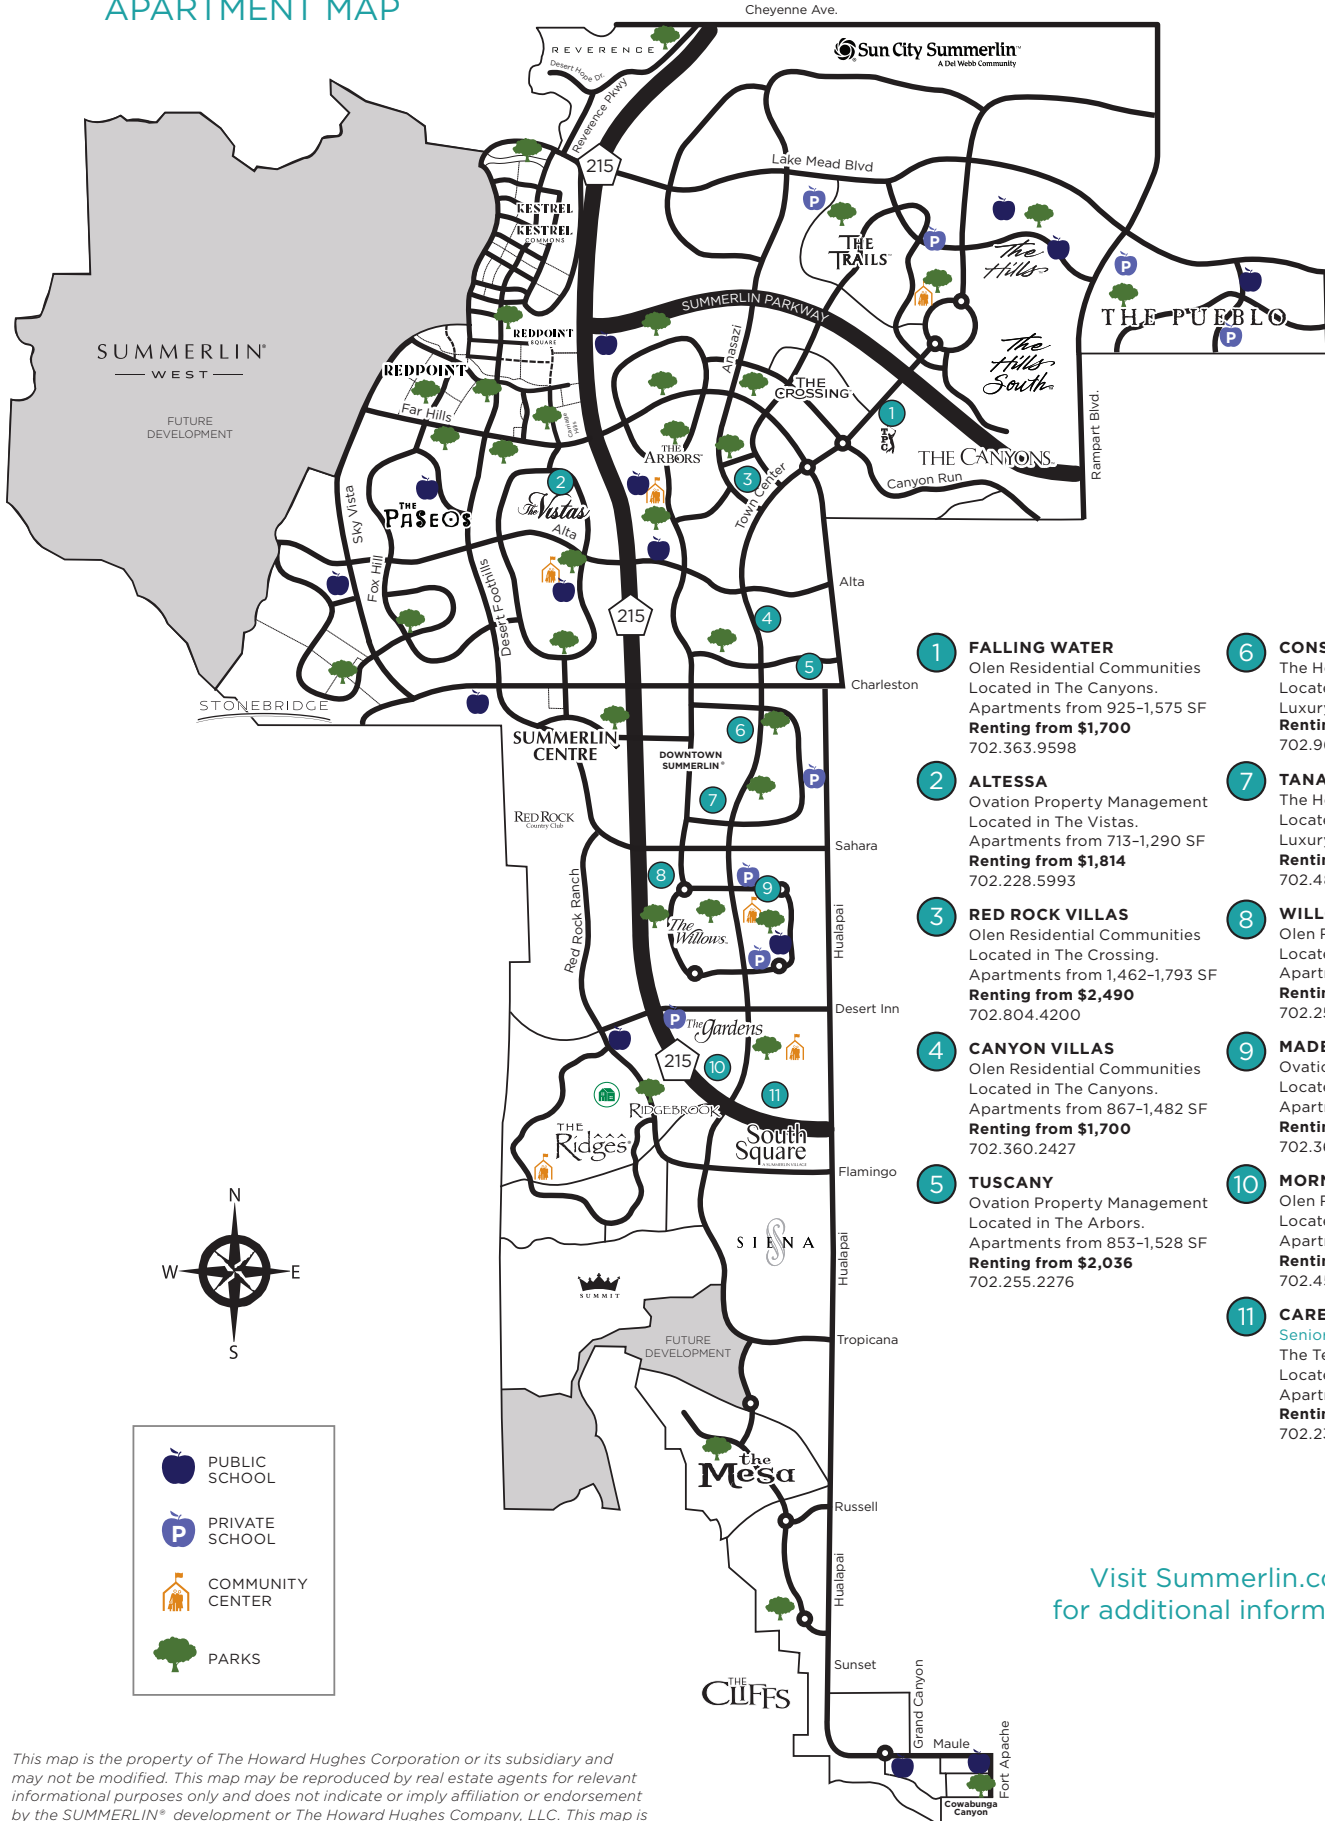

SUMMERLIN®

APARTMENT MAP

- 1 FALLING WATER**
 Olen Residential Communities
 Located in The Canyons.
 Apartments from 925-1,575 SF
Renting from \$1,700
 702.363.9598
- 2 ALTESSA**
 Ovation Property Management
 Located in The Vistas.
 Apartments from 713-1,290 SF
Renting from \$1,814
 702.228.5993
- 3 RED ROCK VILLAS**
 Olen Residential Communities
 Located in The Crossing.
 Apartments from 1,462-1,793 SF
Renting from \$2,490
 702.804.4200
- 4 CANYON VILLAS**
 Olen Residential Communities
 Located in The Canyons.
 Apartments from 867-1,482 SF
Renting from \$1,700
 702.360.2427
- 5 TUSCANY**
 Ovation Property Management
 Located in The Arbors.
 Apartments from 853-1,528 SF
Renting from \$2,036
 702.255.2276
- 6 CONSTELLATION®**
 The Howard Hughes Corporation
 Located in Downtown Summerlin,
 Luxury Rental from 846-1,540 SF
Renting from \$2,580
 702.960.7857
- 7 TANAGER**
 The Howard Hughes Corporation
 Located in Downtown Summerlin,
 Luxury Rental from 667-1,358 SF
Renting from \$1,760
 702.483.6777
- 8 WILLOWBROOK**
 Olen Residential Communities
 Located in The Willows.
 Apartments from 830-1,832 SF
Renting from \$1,610
 702.256.1872
- 9 MADERA**
 Ovation Property Management
 Located in The Willows.
 Apartments from 825-1,335 SF
Renting from \$2,237
 702.360.8904
- 10 MORNING STAR**
 Olen Residential Communities
 Located in The Gardens.
 Apartments from 825-1,599 SF
Renting from \$1,700
 702.451.0409
- 11 CAREFREE WILLOWS**
 Senior Living
 The Templeton Development Group
 Located in The Willows.
 Apartments from 762-1,253 SF
Renting from \$1,551
 702.233.0648