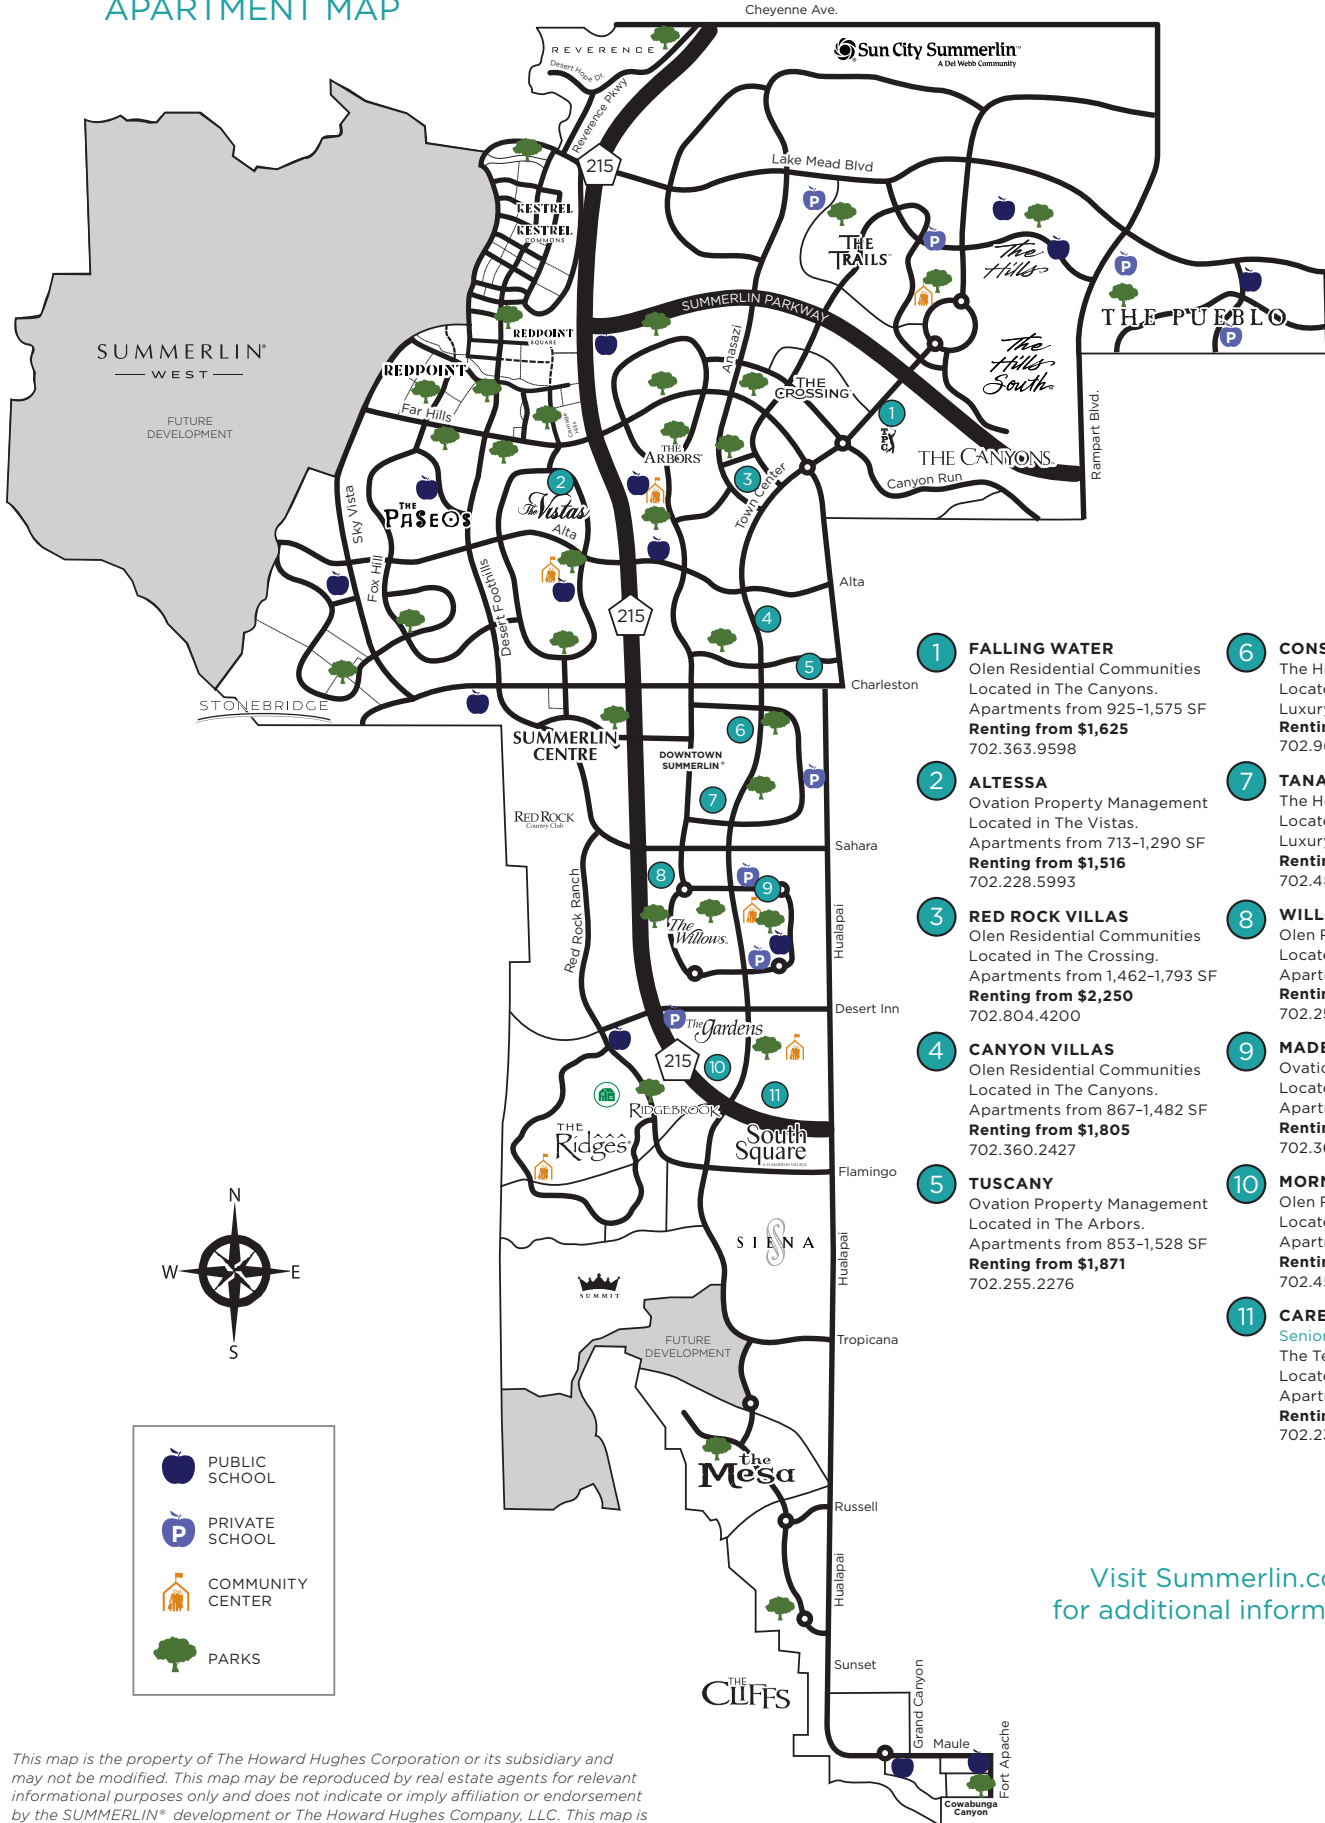

SUMMERLIN®

APARTMENT MAP

- 1 FALLING WATER**
 Olen Residential Communities
 Located in The Canyons.
 Apartments from 925-1,575 SF
Renting from \$1,625
 702.363.9598
- 2 ALTESSA**
 Ovation Property Management
 Located in The Vistas.
 Apartments from 713-1,290 SF
Renting from \$1,516
 702.228.5993
- 3 RED ROCK VILLAS**
 Olen Residential Communities
 Located in The Crossing.
 Apartments from 1,462-1,793 SF
Renting from \$2,250
 702.804.4200
- 4 CANYON VILLAS**
 Olen Residential Communities
 Located in The Canyons.
 Apartments from 867-1,482 SF
Renting from \$1,805
 702.360.2427
- 5 TUSCANY**
 Ovation Property Management
 Located in The Arbors.
 Apartments from 853-1,528 SF
Renting from \$1,871
 702.255.2276
- 6 CONSTELLATION®**
 The Howard Hughes Corporation
 Located in Downtown Summerlin,
 Luxury Rental from 846-1,540 SF
Renting from \$2,320
 702.960.7857
- 7 TANAGER**
 The Howard Hughes Corporation
 Located in Downtown Summerlin,
 Luxury Rental from 667-1,358 SF
Renting from \$1,950
 702.483.6777
- 8 WILLOWBROOK**
 Olen Residential Communities
 Located in The Willows.
 Apartments from 830-1,832 SF
Renting from \$1,500
 702.256.1872
- 9 MADERA**
 Ovation Property Management
 Located in The Willows.
 Apartments from 825-1,335 SF
Renting from \$1,597
 702.360.8904
- 10 MORNING STAR**
 Olen Residential Communities
 Located in The Gardens.
 Apartments from 825-1,599 SF
Renting from \$1,650
 702.451.0409
- 11 CAREFREE WILLOWS**
 Senior Living
 The Templeton Development Group
 Located in The Willows.
 Apartments from 762-1,253 SF
Renting from \$1,551
 702.233.0648