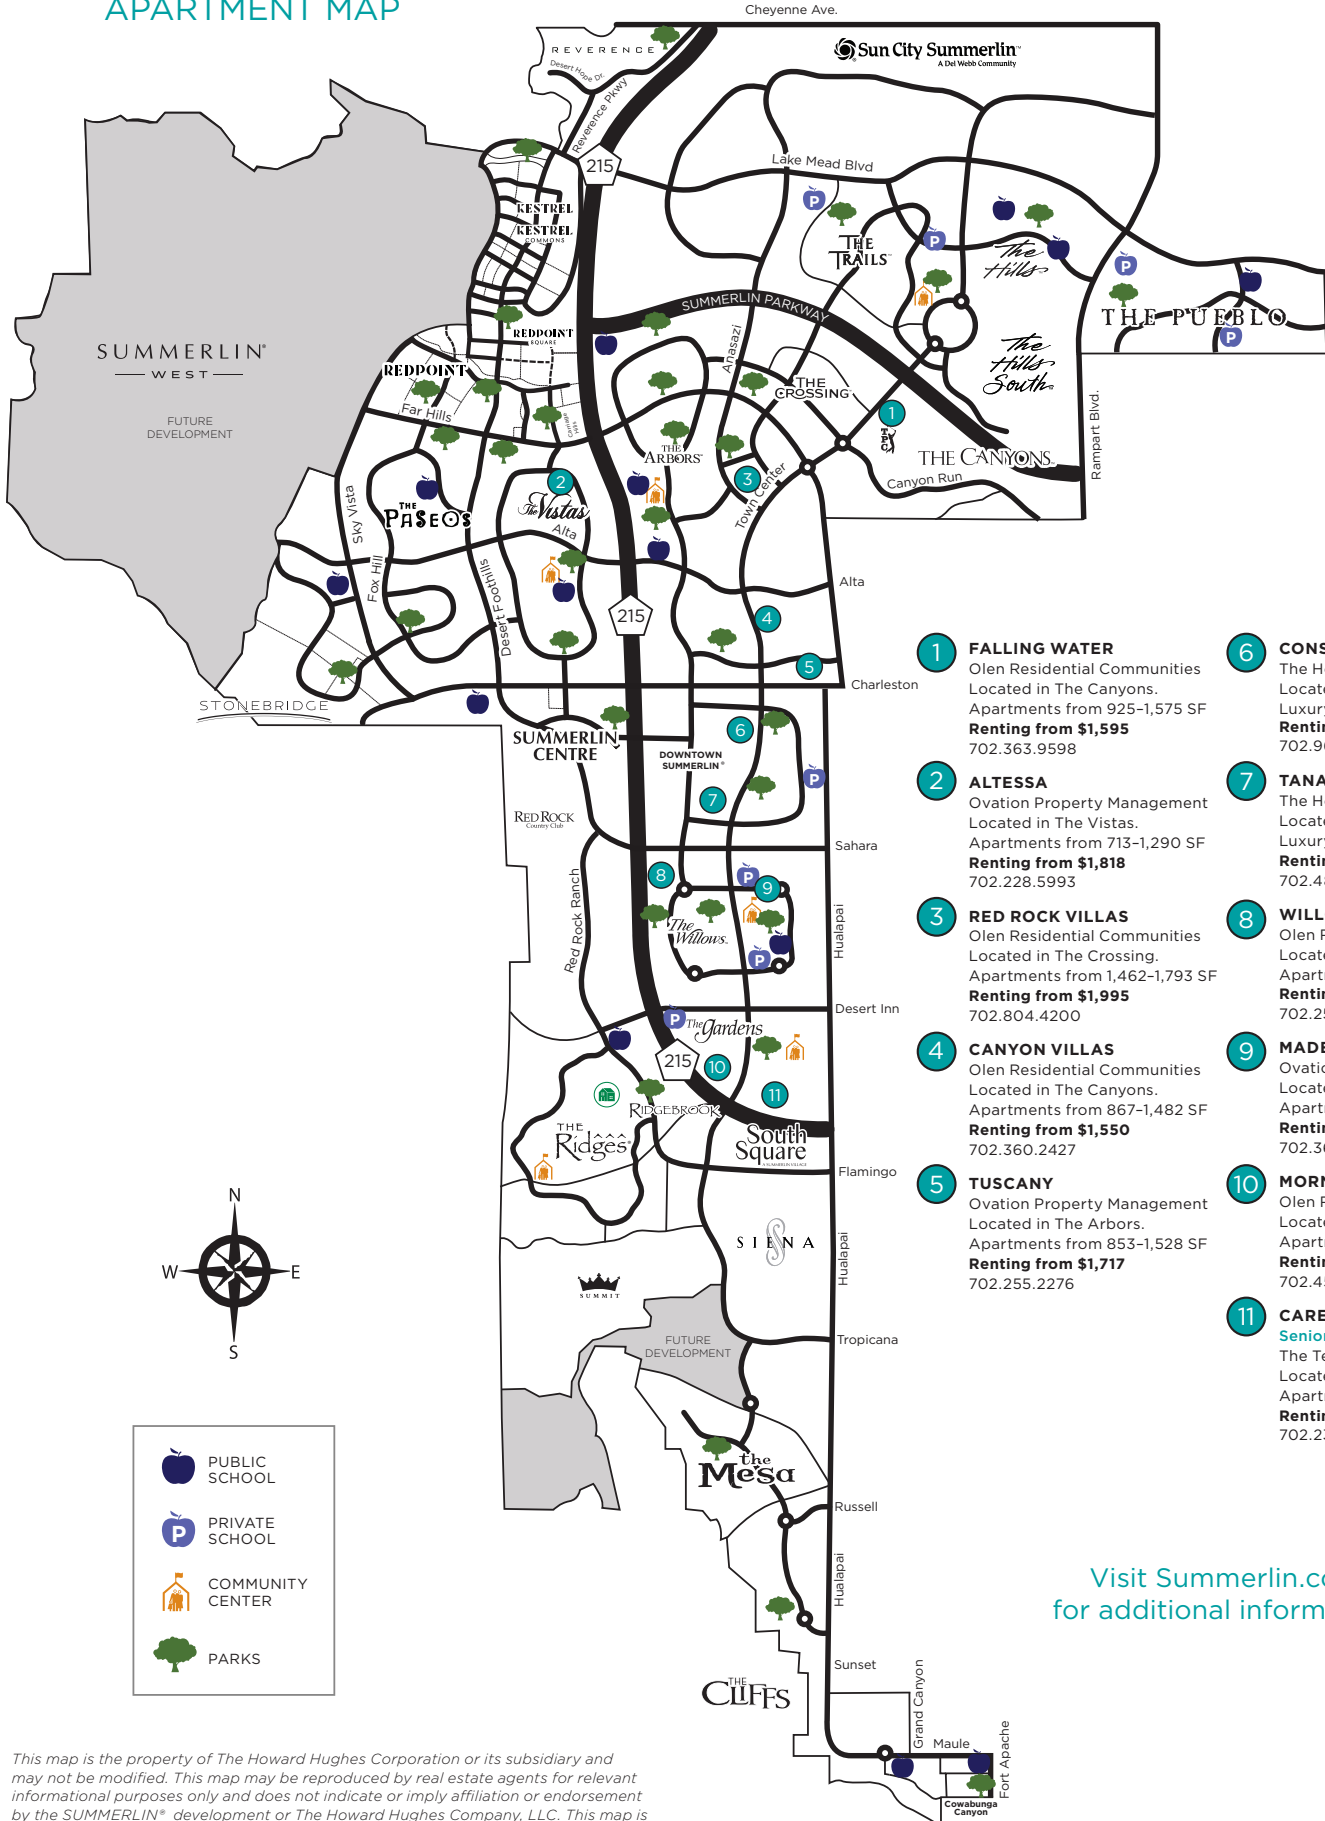

SUMMERLIN®

APARTMENT MAP

- 1 FALLING WATER**
 Olen Residential Communities
 Located in The Canyons.
 Apartments from 925-1,575 SF
Renting from \$1,595
 702.363.9598
- 2 ALTESSA**
 Ovation Property Management
 Located in The Vistas.
 Apartments from 713-1,290 SF
Renting from \$1,818
 702.228.5993
- 3 RED ROCK VILLAS**
 Olen Residential Communities
 Located in The Crossing.
 Apartments from 1,462-1,793 SF
Renting from \$1,995
 702.804.4200
- 4 CANYON VILLAS**
 Olen Residential Communities
 Located in The Canyons.
 Apartments from 867-1,482 SF
Renting from \$1,550
 702.360.2427
- 5 TUSCANY**
 Ovation Property Management
 Located in The Arbors.
 Apartments from 853-1,528 SF
Renting from \$1,717
 702.255.2276
- 6 CONSTELLATION®**
 The Howard Hughes Corporation
 Located in Downtown Summerlin,
 Luxury Rental from 846-1,540 SF
Renting from \$2,320
 702.960.7857
- 7 TANAGER**
 The Howard Hughes Corporation
 Located in Downtown Summerlin,
 Luxury Rental from 667-1,358 SF
Renting from \$1,900
 702.483.6777
- 8 WILLOWBROOK**
 Olen Residential Communities
 Located in The Willows.
 Apartments from 830-1,832 SF
Renting from \$1,500
 702.256.1872
- 9 MADERA**
 Ovation Property Management
 Located in The Willows.
 Apartments from 758-1,335 SF
Renting from \$1,600
 702.360.8904
- 10 MORNING STAR**
 Olen Residential Communities
 Located in The Gardens.
 Apartments from 825-1,599 SF
Renting from \$1,645
 702.451.0409
- 11 CAREFREE WILLOWS**
Senior Living
 The Templeton Development Group
 Located in The Willows.
 Apartments from 762-1,253 SF
Renting from \$1,551
 702.233.0648