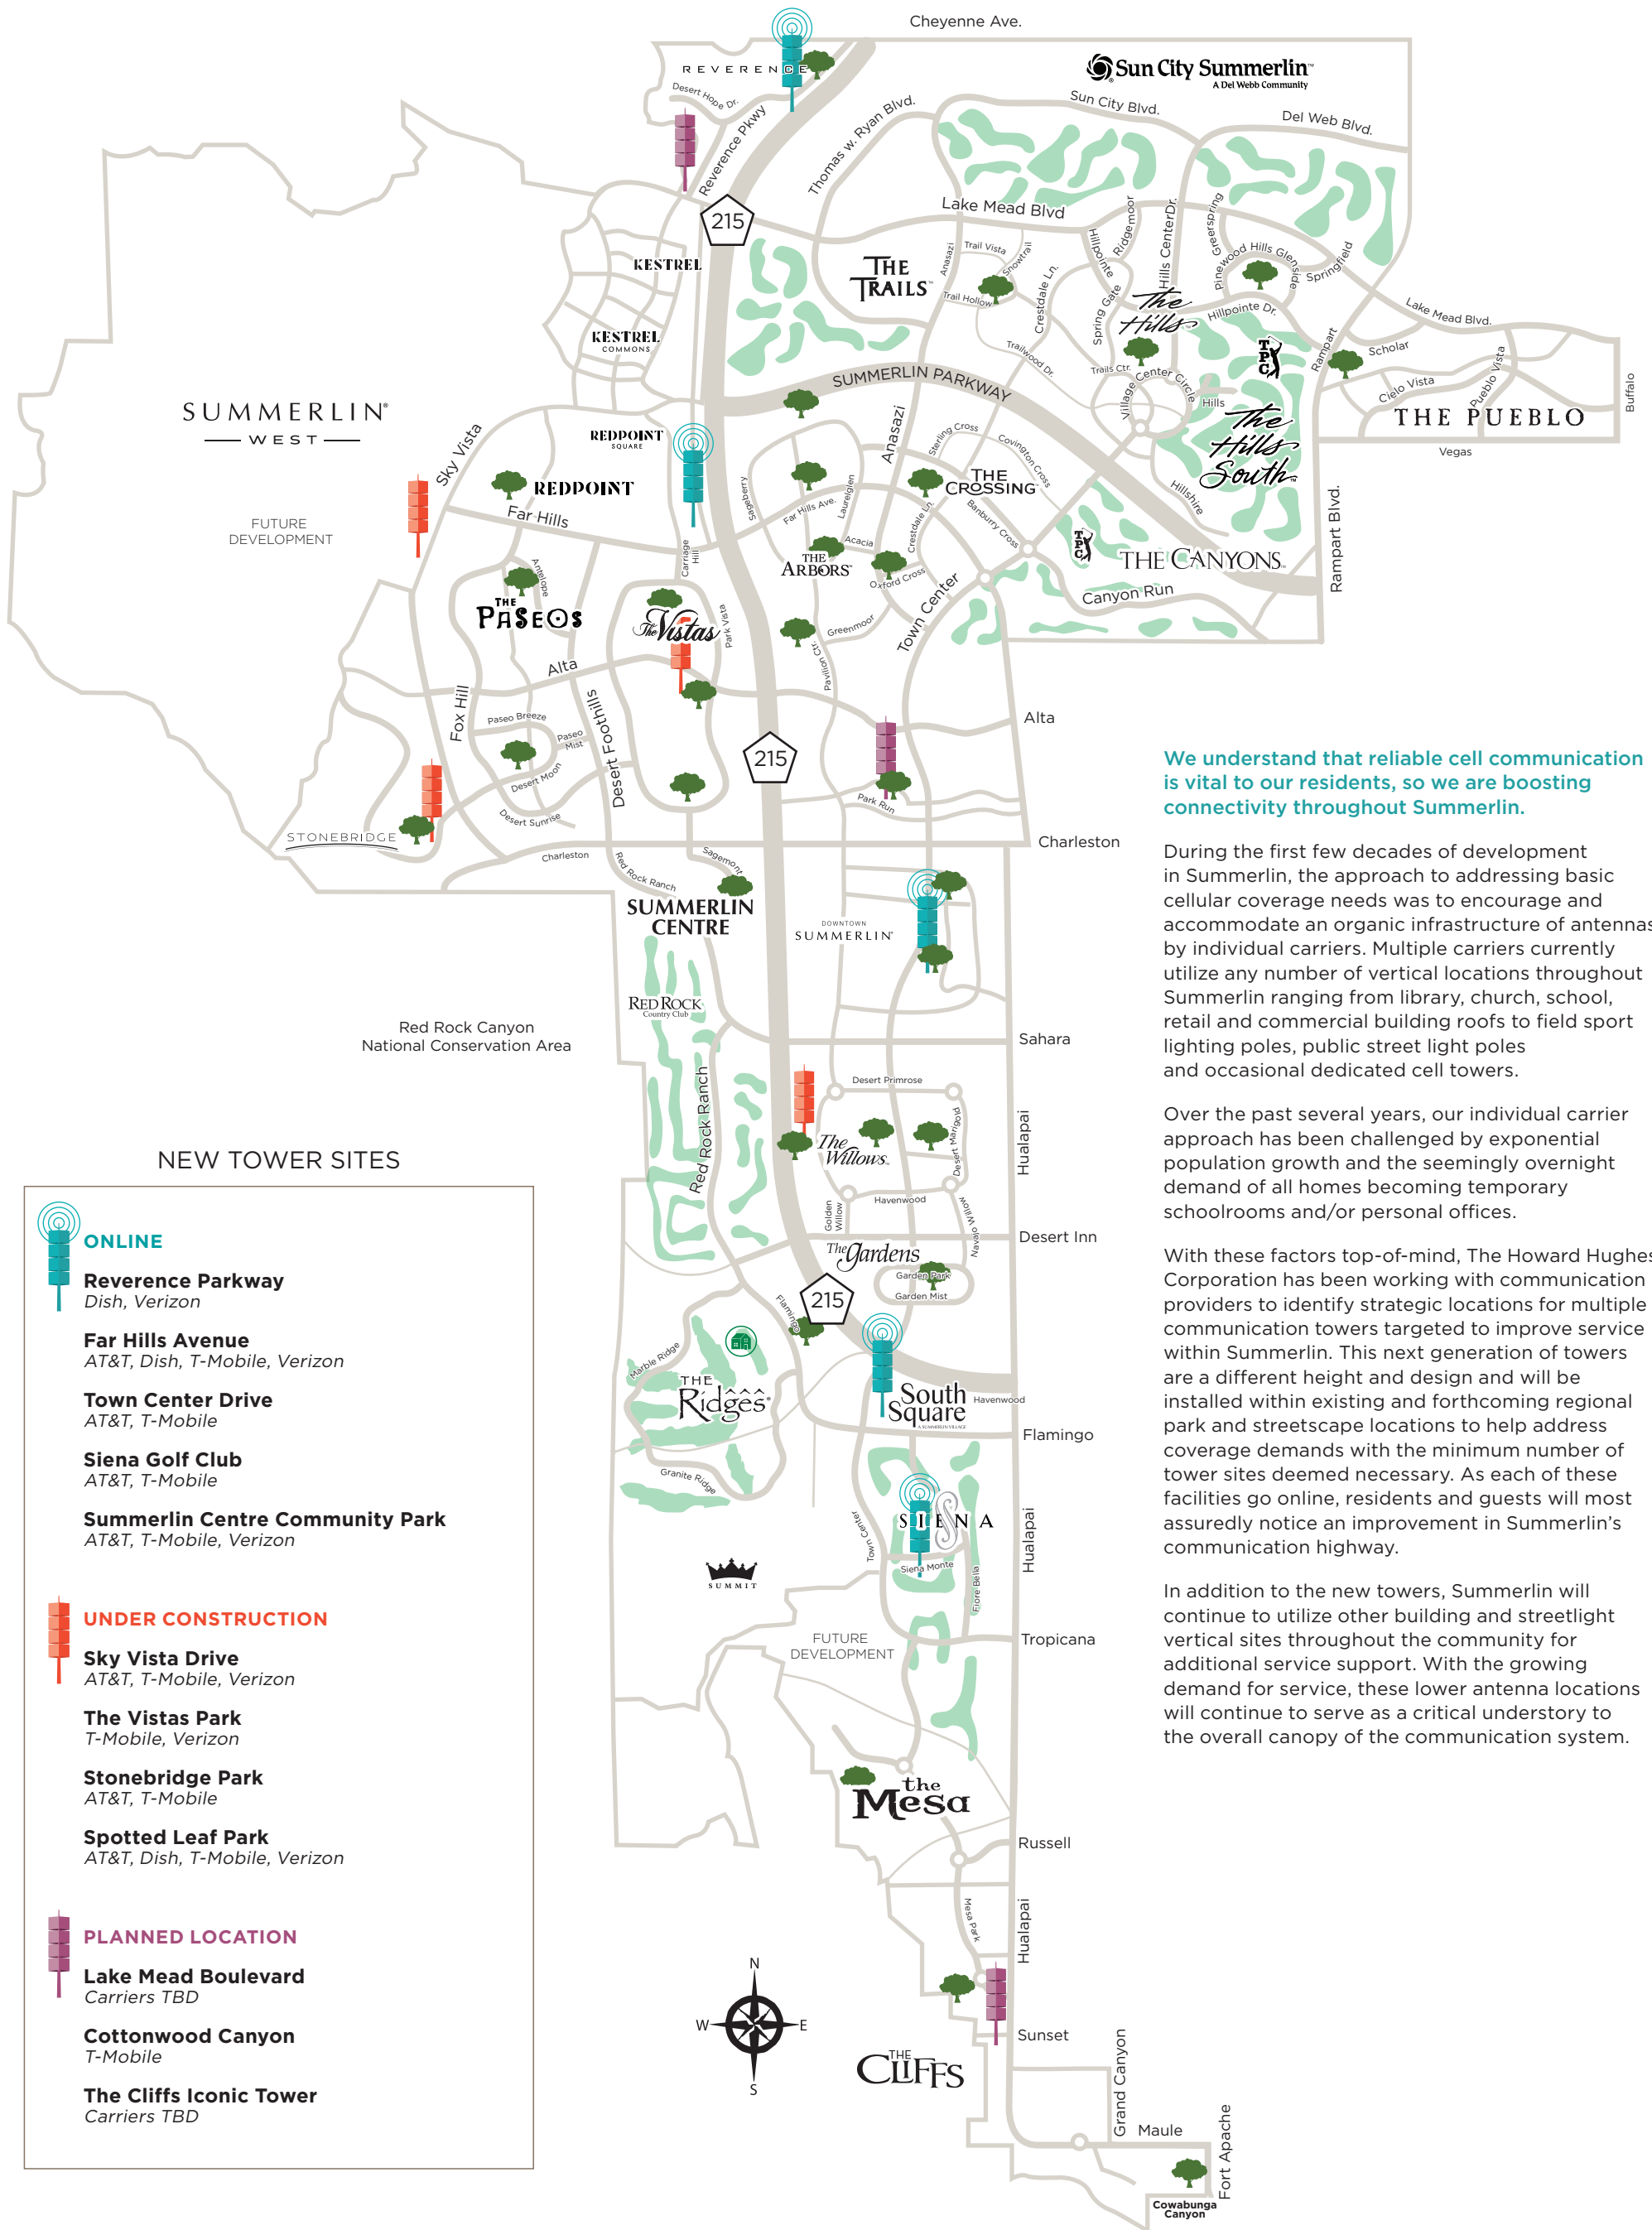

SUMMERLIN®

CELL TOWER SITES

We understand that reliable cell communication is vital to our residents, so we are boosting connectivity throughout Summerlin.

During the first few decades of development in Summerlin, the approach to addressing basic cellular coverage needs was to encourage and accommodate an organic infrastructure of antennas by individual carriers. Multiple carriers currently utilize any number of vertical locations throughout Summerlin ranging from library, church, school, retail and commercial building roofs to field sport lighting poles, public street light poles and occasional dedicated cell towers.

With these factors top-of-mind, The Howard Hughes Corporation has been working with communication providers to identify strategic locations for multiple communication towers targeted to improve service within Summerlin. This next generation of towers are a different height and design and will be installed within existing and forthcoming regional park and streetscape locations to help address coverage demands with the minimum number of tower sites deemed necessary. As each of these facilities go online, residents and guests will most assuredly notice an improvement in Summerlin's communication highway.

NEW TOWER SITES

- ONLINE**
 - Reverence Parkway**
Dish, Verizon
 - Far Hills Avenue**
AT&T, Dish, T-Mobile, Verizon
 - Town Center Drive**
AT&T, T-Mobile
 - Siena Golf Club**
AT&T, T-Mobile
 - Summerlin Centre Community Park**
AT&T, T-Mobile, Verizon
- UNDER CONSTRUCTION**
 - Sky Vista Drive**
AT&T, T-Mobile, Verizon
 - The Vistas Park**
T-Mobile, Verizon
 - Stonebridge Park**
AT&T, T-Mobile
 - Spotted Leaf Park**
AT&T, Dish, T-Mobile, Verizon
- PLANNED LOCATION**
 - Lake Mead Boulevard**
Carriers TBD
 - Cottonwood Canyon**
T-Mobile
 - The Cliffs Iconic Tower**
Carriers TBD