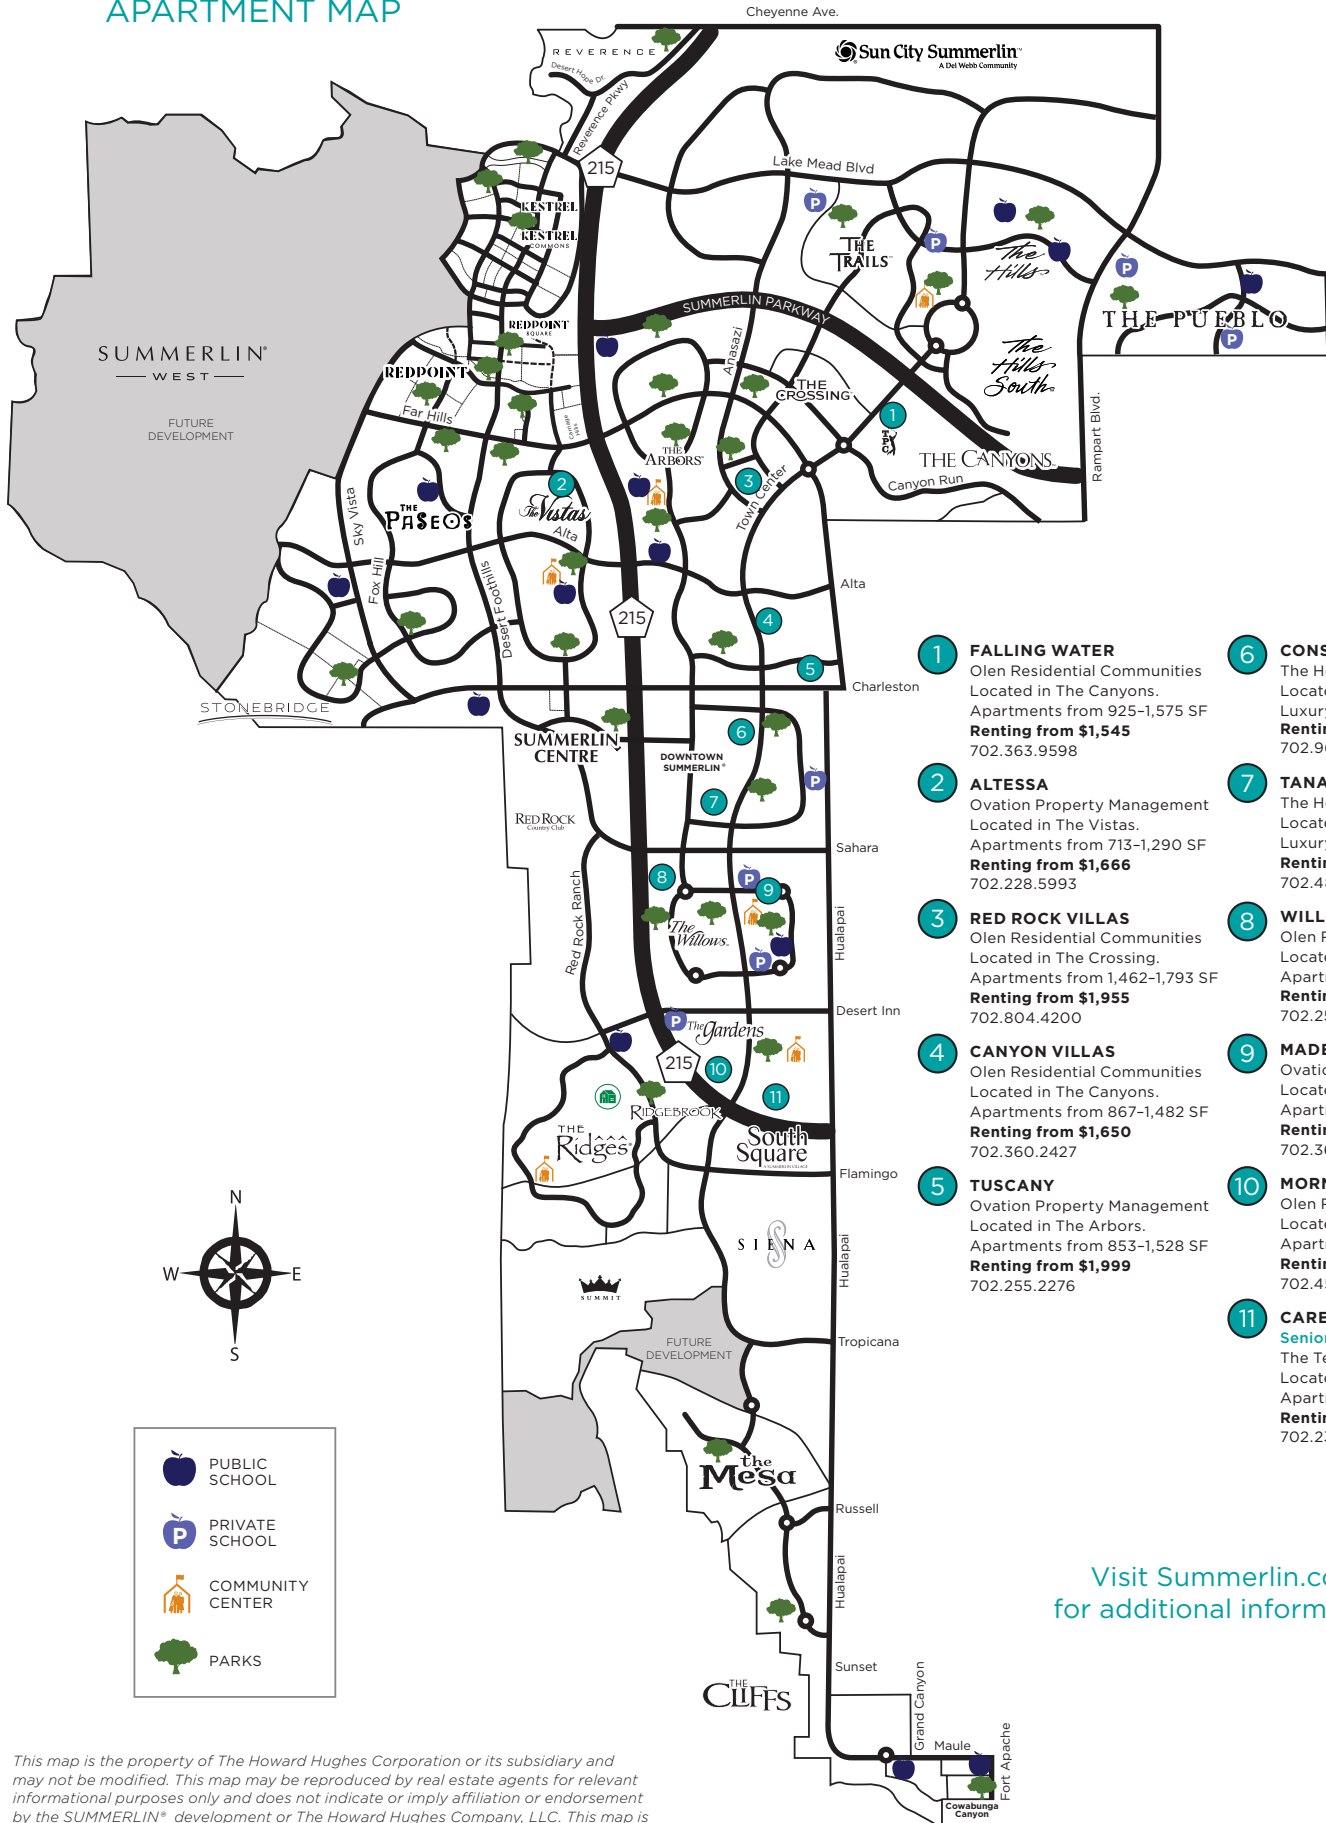

SUMMERLIN®

APARTMENT MAP

- 1 FALLING WATER**
 Olen Residential Communities
 Located in The Canyons.
 Apartments from 925-1,575 SF
Renting from \$1,545
 702.363.9598
- 2 ALTESSA**
 Ovation Property Management
 Located in The Vistas.
 Apartments from 713-1,290 SF
Renting from \$1,666
 702.228.5993
- 3 RED ROCK VILLAS**
 Olen Residential Communities
 Located in The Crossing.
 Apartments from 1,462-1,793 SF
Renting from \$1,955
 702.804.4200
- 4 CANYON VILLAS**
 Olen Residential Communities
 Located in The Canyons.
 Apartments from 867-1,482 SF
Renting from \$1,650
 702.360.2427
- 5 TUSCANY**
 Ovation Property Management
 Located in The Arbors.
 Apartments from 853-1,528 SF
Renting from \$1,999
 702.255.2276
- 6 CONSTELLATION®**
 The Howard Hughes Corporation
 Located in Downtown Summerlin,
 Luxury Rental from 846-1,540 SF
Renting from \$2,141
 702.960.7857
- 7 TANAGER**
 The Howard Hughes Corporation
 Located in Downtown Summerlin,
 Luxury Rental from 667-1,358 SF
Renting from \$1,970
 702.483.6777
- 8 WILLOWBROOK**
 Olen Residential Communities
 Located in The Willows.
 Apartments from 830-1,832 SF
Renting from \$1,725
 702.256.1872
- 9 MADERA**
 Ovation Property Management
 Located in The Willows.
 Apartments from 825-1,335 SF
Renting from \$1,724
 702.360.8904
- 10 MORNING STAR**
 Olen Residential Communities
 Located in The Gardens.
 Apartments from 825-1,599 SF
Renting from \$1,645
 702.451.0409
- 11 CAREFREE WILLOWS**
Senior Living
 The Templeton Development Group
 Located in The Willows.
 Apartments from 762-1,253 SF
Renting from \$1,551
 702.233.0648