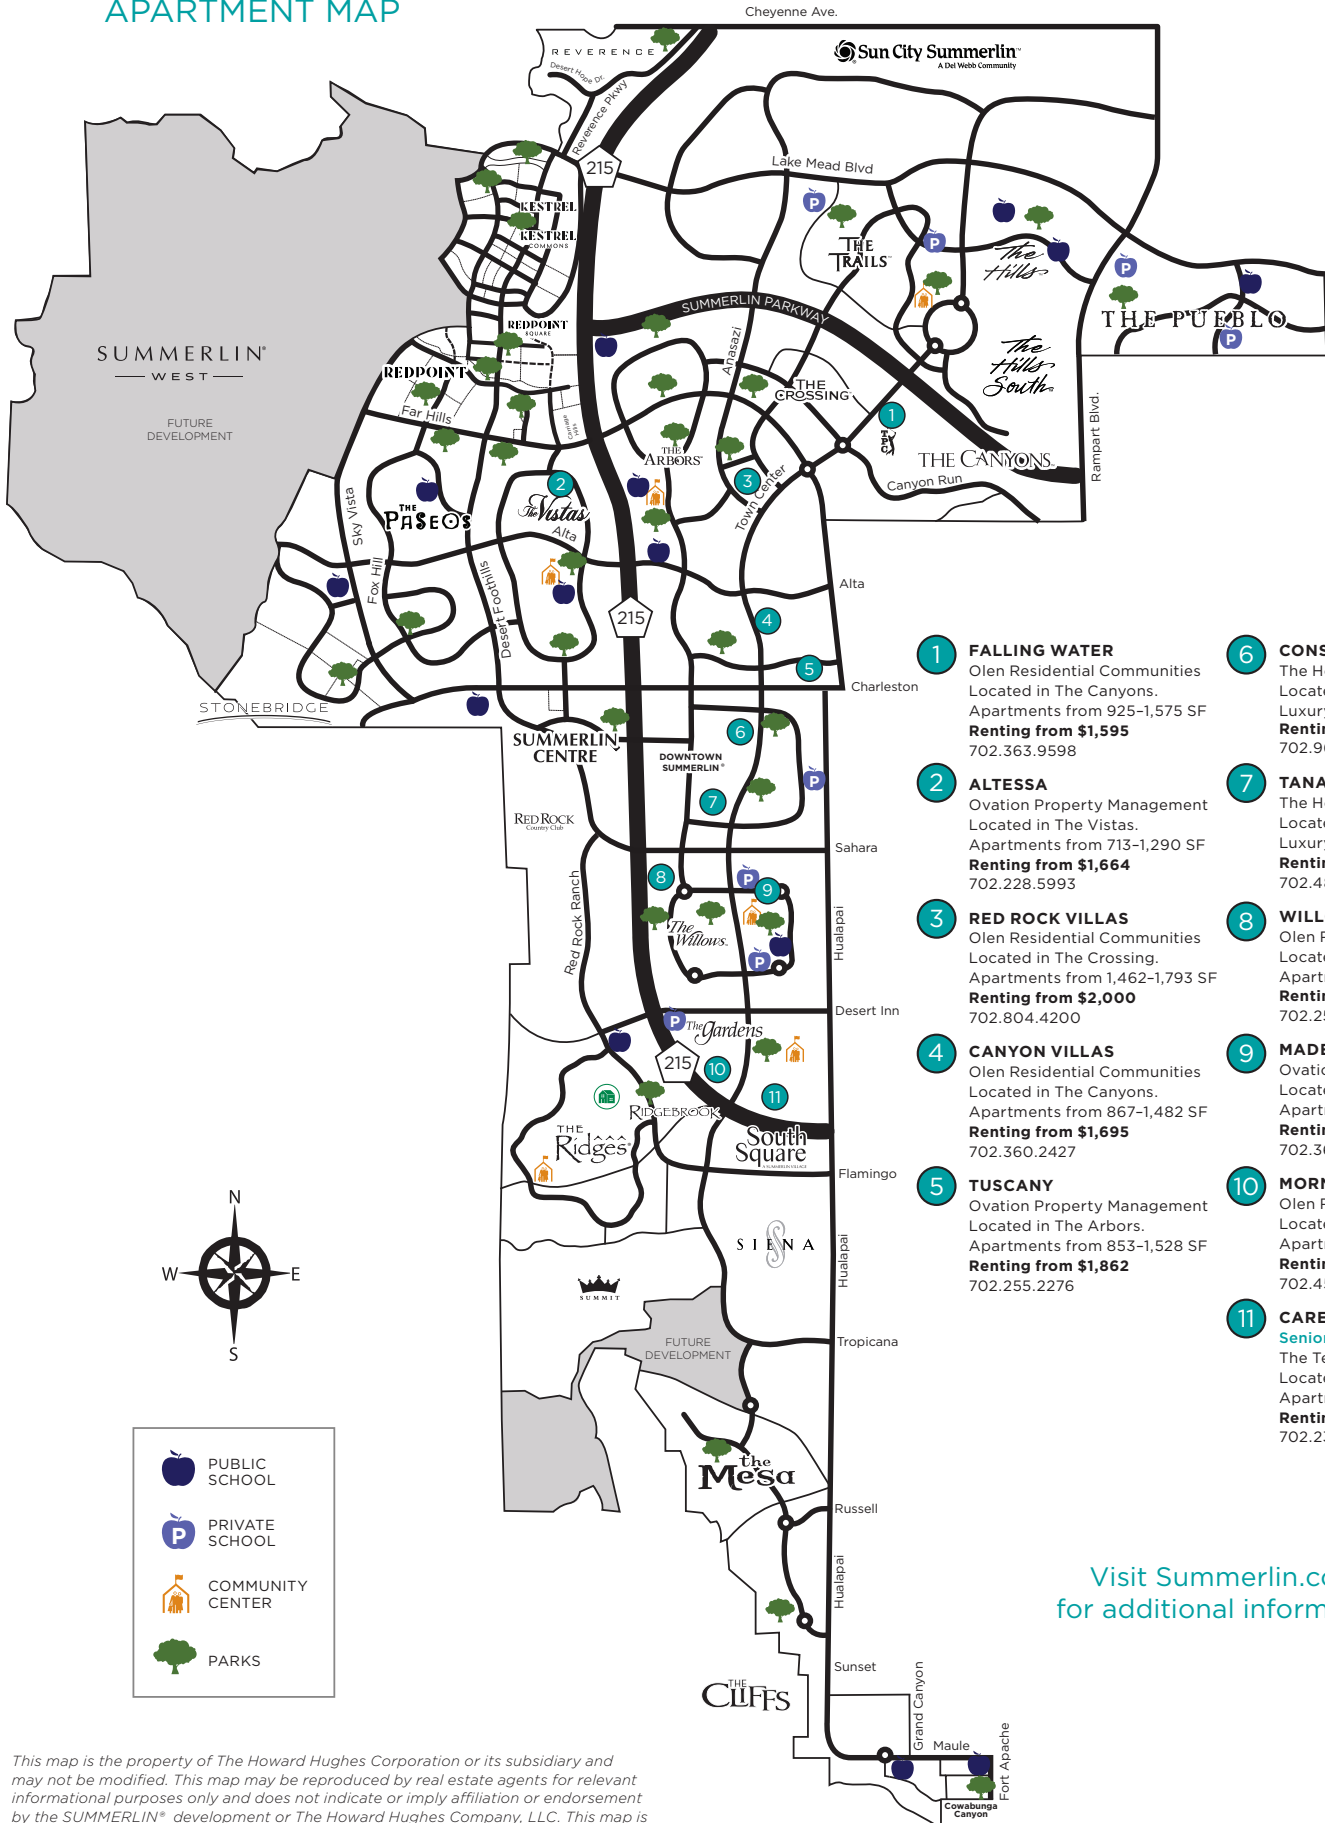

SUMMERLIN®

APARTMENT MAP

- 1 FALLING WATER**
Olen Residential Communities
Located in The Canyons.
Apartments from 925-1,575 SF
Renting from \$1,595
702.363.9598
- 2 ALTESSA**
Ovation Property Management
Located in The Vistas.
Apartments from 713-1,290 SF
Renting from \$1,664
702.228.5993
- 3 RED ROCK VILLAS**
Olen Residential Communities
Located in The Crossing.
Apartments from 1,462-1,793 SF
Renting from \$2,000
702.804.4200
- 4 CANYON VILLAS**
Olen Residential Communities
Located in The Canyons.
Apartments from 867-1,482 SF
Renting from \$1,695
702.360.2427
- 5 TUSCANY**
Ovation Property Management
Located in The Arbors.
Apartments from 853-1,528 SF
Renting from \$1,862
702.255.2276
- 6 CONSTELLATION®**
The Howard Hughes Corporation
Located in Downtown Summerlin,
Luxury Rental from 846-1,540 SF
Renting from \$2,538
702.960.7857
- 7 TANAGER**
The Howard Hughes Corporation
Located in Downtown Summerlin,
Luxury Rental from 667-1,358 SF
Renting from \$1,970
702.483.6777
- 8 WILLOWBROOK**
Olen Residential Communities
Located in The Willows.
Apartments from 830-1,832 SF
Renting from \$1,650
702.256.1872
- 9 MADERA**
Ovation Property Management
Located in The Willows.
Apartments from 825-1,335 SF
Renting from \$1,540
702.360.8904
- 10 MORNING STAR**
Olen Residential Communities
Located in The Gardens.
Apartments from 825-1,599 SF
Renting from \$1,775
702.451.0409
- 11 CAREFREE WILLOWS**
Senior Living
The Templeton Development Group
Located in The Willows.
Apartments from 762-1,253 SF
Renting from \$1,551
702.233.0648