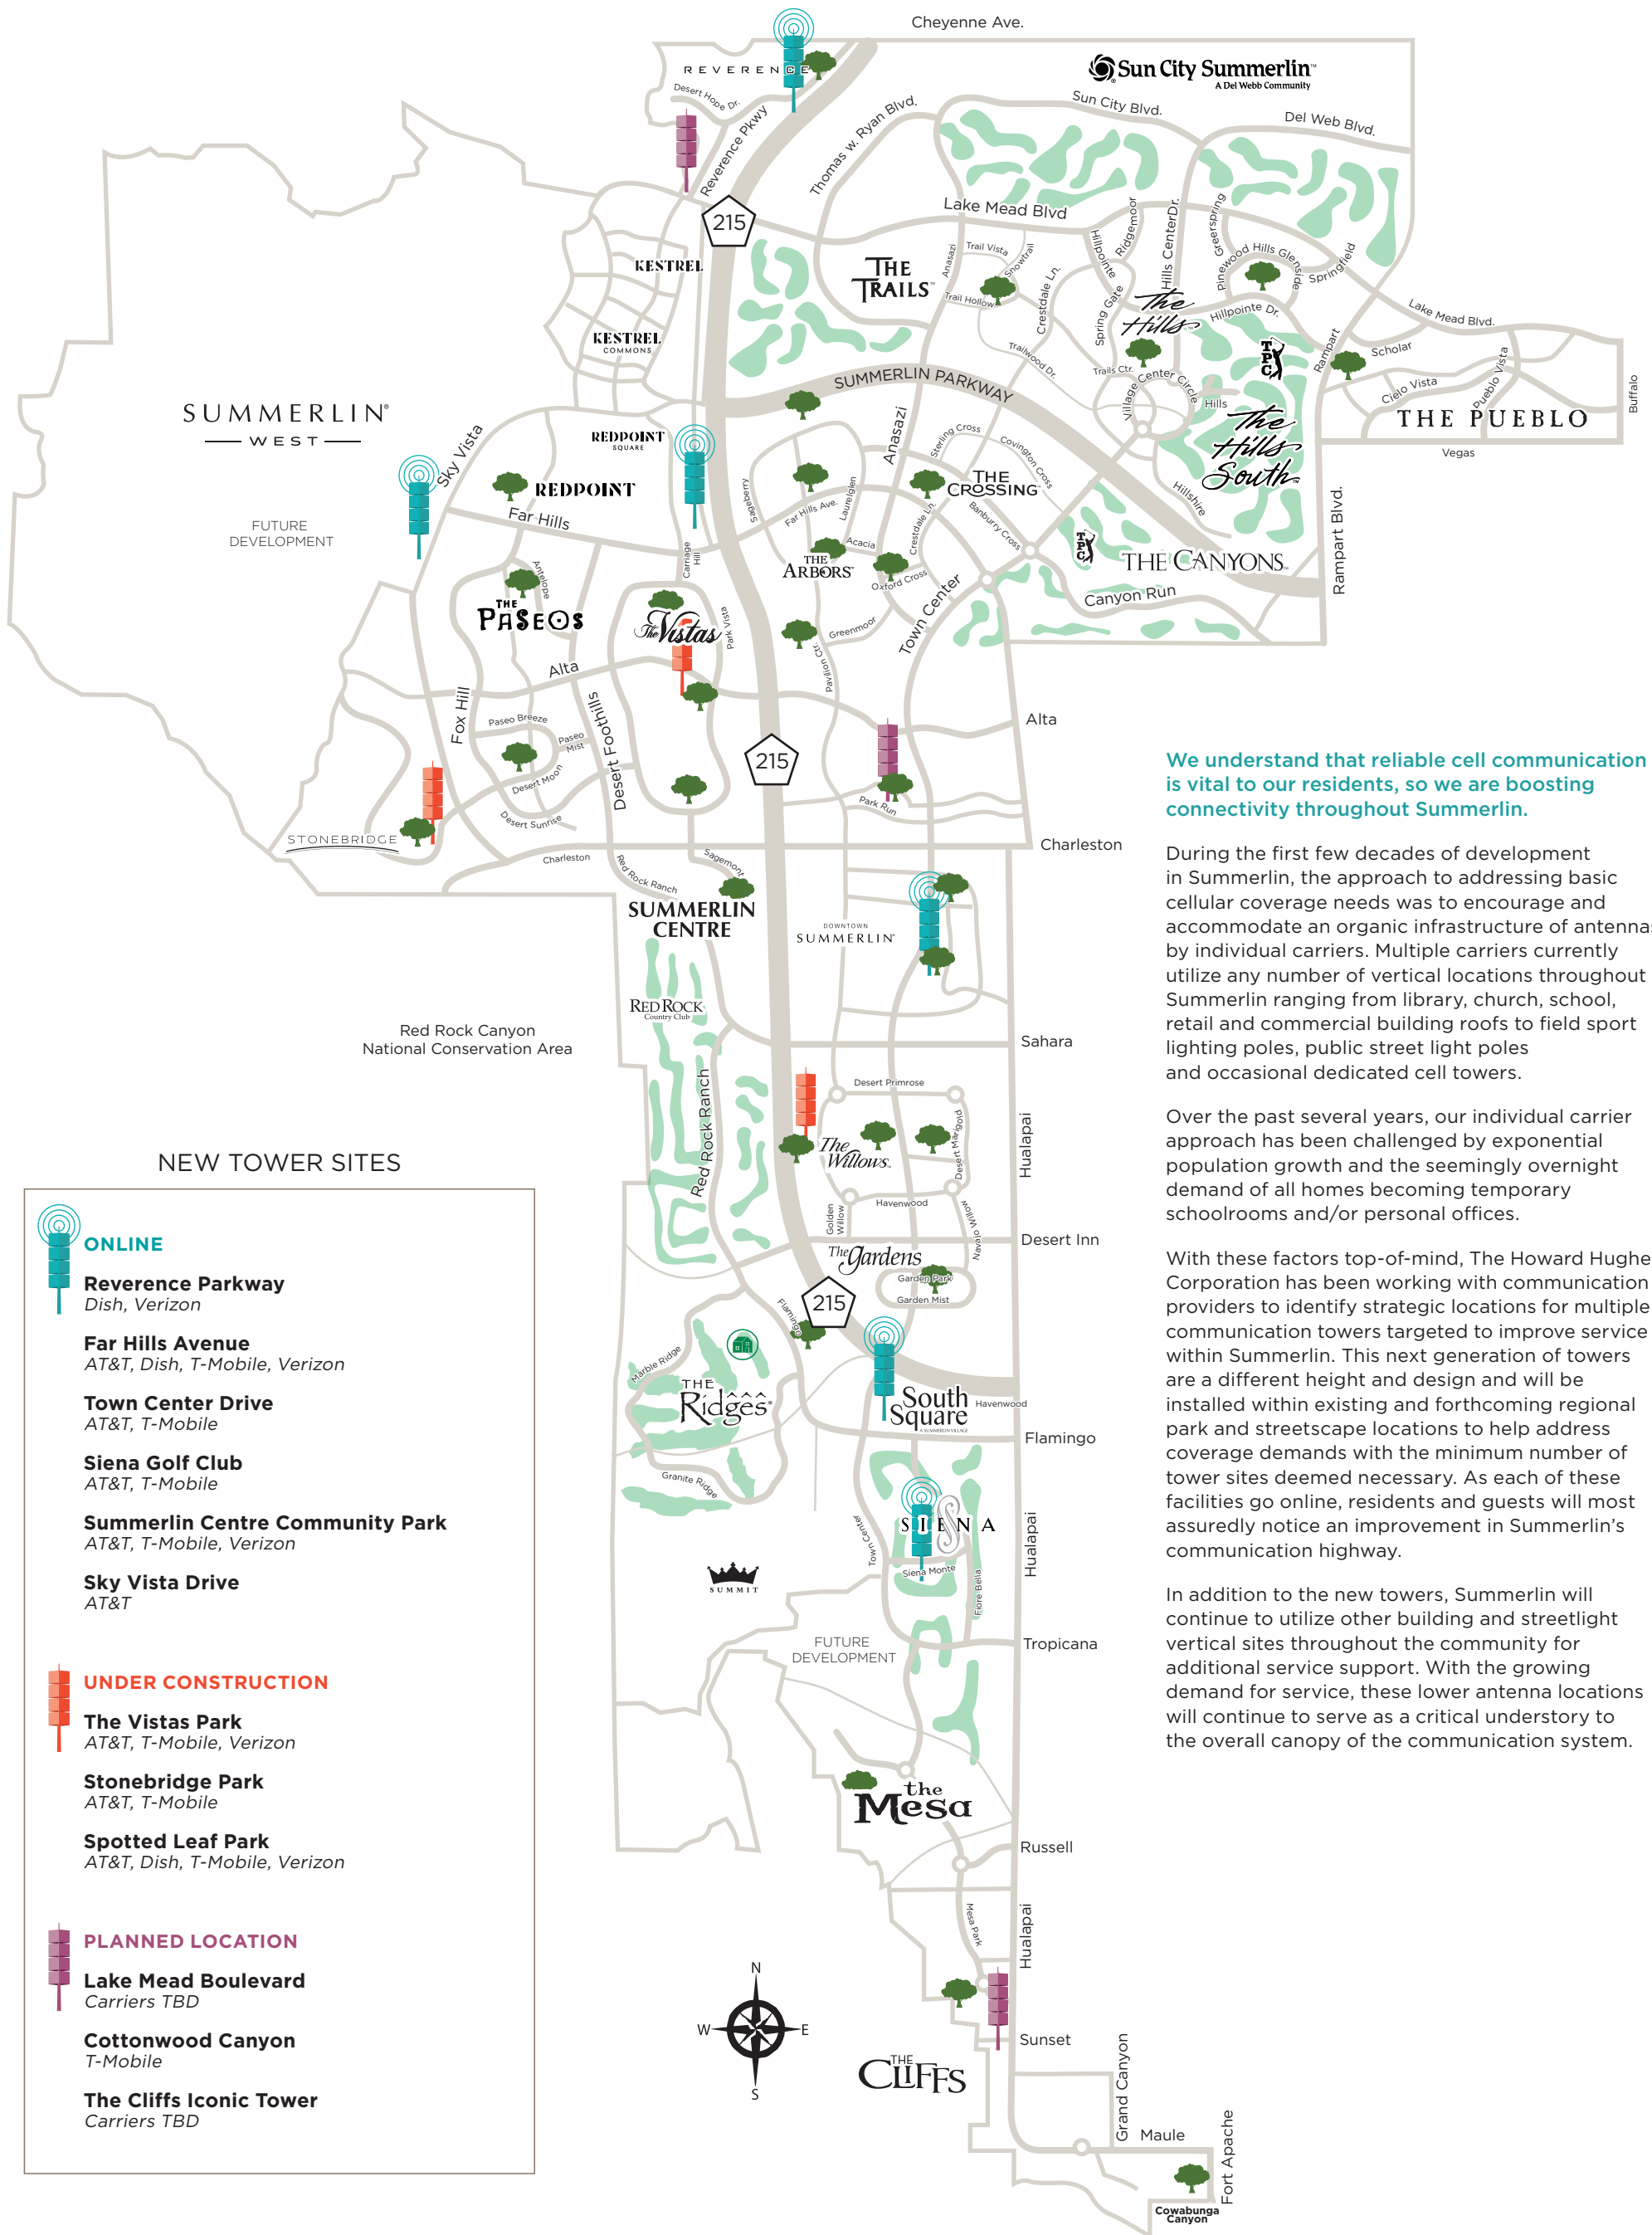

SUMMERLIN®

CELL TOWER SITES

We understand that reliable cell communication is vital to our residents, so we are boosting connectivity throughout Summerlin.

During the first few decades of development in Summerlin, the approach to addressing basic cellular coverage needs was to encourage and accommodate an organic infrastructure of antennas by individual carriers. Multiple carriers currently utilize any number of vertical locations throughout Summerlin ranging from library, church, school, retail and commercial building roofs to field sport lighting poles, public street light poles and occasional dedicated cell towers.

With these factors top-of-mind, The Howard Hughes Corporation has been working with communication providers to identify strategic locations for multiple communication towers targeted to improve service within Summerlin. This next generation of towers are a different height and design and will be installed within existing and forthcoming regional park and streetscape locations to help address coverage demands with the minimum number of tower sites deemed necessary. As each of these facilities go online, residents and guests will most assuredly notice an improvement in Summerlin's communication highway.

- NEW TOWER SITES**
- ONLINE**
 - Reverence Parkway**
Dish, Verizon
 - Far Hills Avenue**
AT&T, Dish, T-Mobile, Verizon
 - Town Center Drive**
AT&T, T-Mobile
 - Siena Golf Club**
AT&T, T-Mobile
 - Summerlin Centre Community Park**
AT&T, T-Mobile, Verizon
 - Sky Vista Drive**
AT&T
 - UNDER CONSTRUCTION**
 - The Vistas Park**
AT&T, T-Mobile, Verizon
 - Stonebridge Park**
AT&T, T-Mobile
 - Spotted Leaf Park**
AT&T, Dish, T-Mobile, Verizon
 - PLANNED LOCATION**
 - Lake Mead Boulevard**
Carriers TBD
 - Cottonwood Canyon**
T-Mobile
 - The Cliffs Iconic Tower**
Carriers TBD