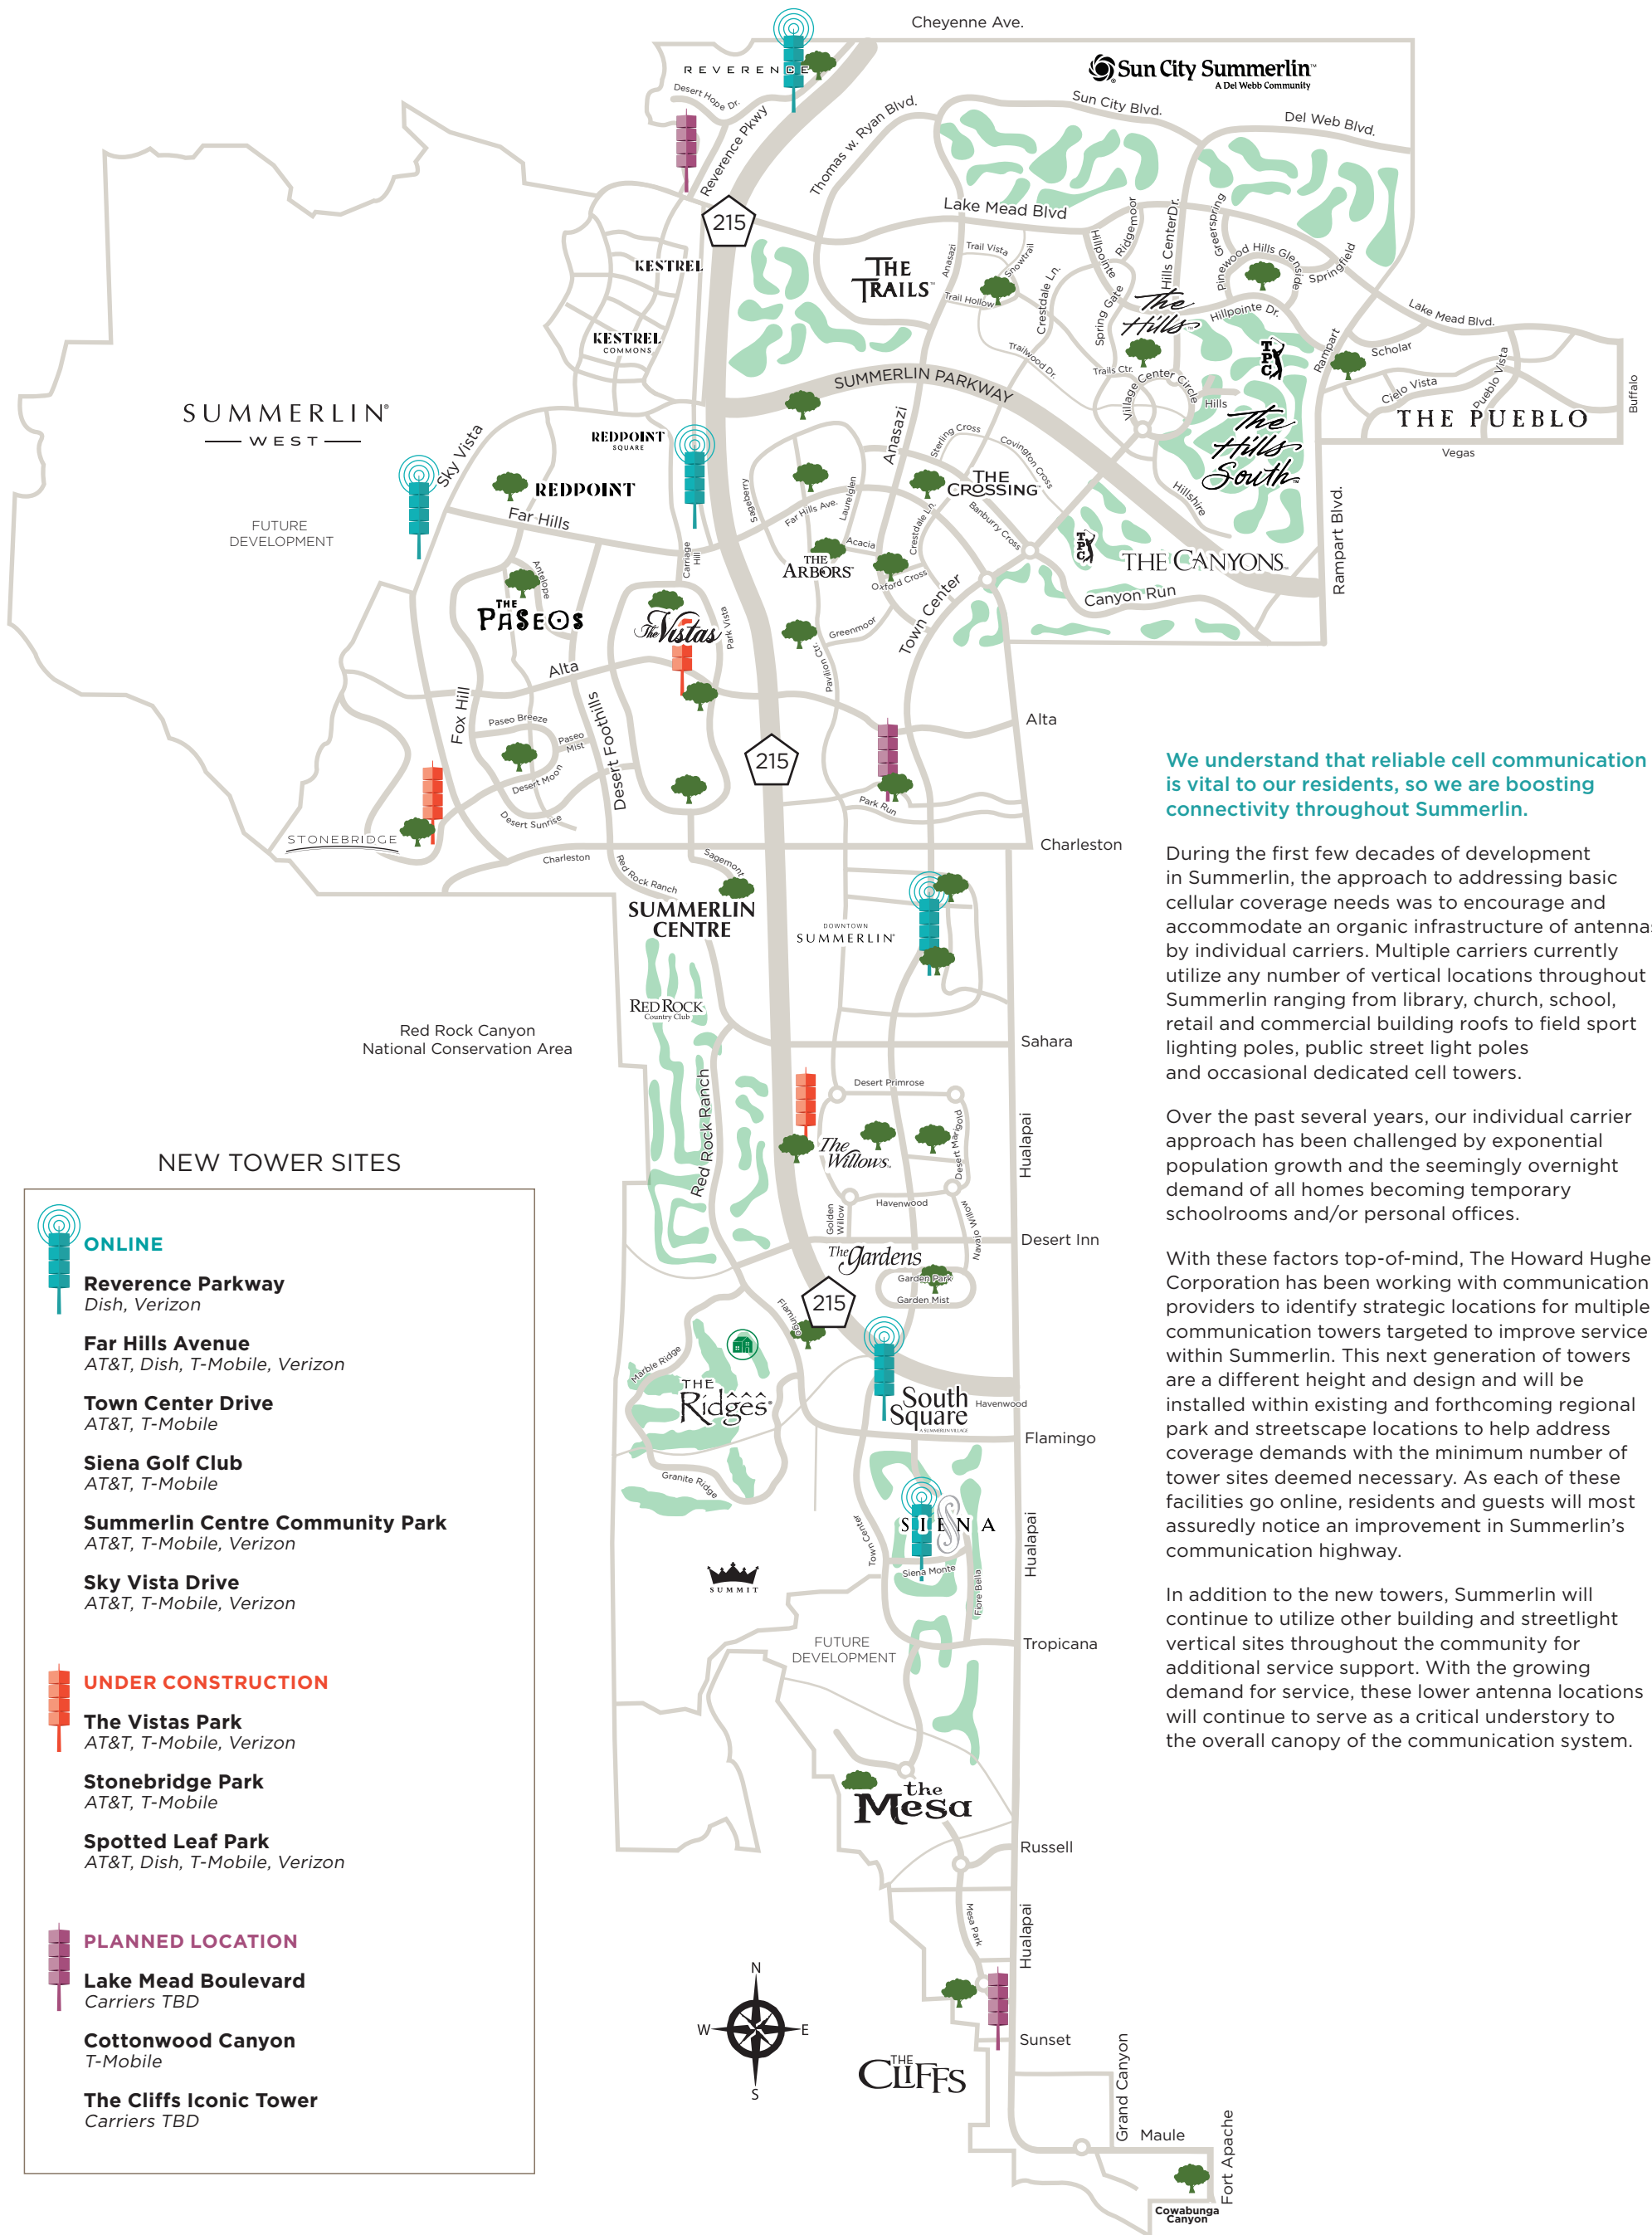

SUMMERLIN®

CELL TOWER SITES

We understand that reliable cell communication is vital to our residents, so we are boosting connectivity throughout Summerlin.

During the first few decades of development in Summerlin, the approach to addressing basic cellular coverage needs was to encourage and accommodate an organic infrastructure of antennas by individual carriers. Multiple carriers currently utilize any number of vertical locations throughout Summerlin ranging from library, church, school, retail and commercial building roofs to field sport lighting poles, public street light poles and occasional dedicated cell towers.

With these factors top-of-mind, The Howard Hughes Corporation has been working with communication providers to identify strategic locations for multiple communication towers targeted to improve service within Summerlin. This next generation of towers are a different height and design and will be installed within existing and forthcoming regional park and streetscape locations to help address coverage demands with the minimum number of tower sites deemed necessary. As each of these facilities go online, residents and guests will most assuredly notice an improvement in Summerlin's communication highway.

NEW TOWER SITES

- ONLINE**
 - Reverence Parkway**
Dish, Verizon
 - Far Hills Avenue**
AT&T, Dish, T-Mobile, Verizon
 - Town Center Drive**
AT&T, T-Mobile
 - Siena Golf Club**
AT&T, T-Mobile
 - Summerlin Centre Community Park**
AT&T, T-Mobile, Verizon
 - Sky Vista Drive**
AT&T, T-Mobile, Verizon
- UNDER CONSTRUCTION**
 - The Vistas Park**
AT&T, T-Mobile, Verizon
 - Stonebridge Park**
AT&T, T-Mobile
 - Spotted Leaf Park**
AT&T, Dish, T-Mobile, Verizon
- PLANNED LOCATION**
 - Lake Mead Boulevard**
Carriers TBD
 - Cottonwood Canyon**
T-Mobile
 - The Cliffs Iconic Tower**
Carriers TBD