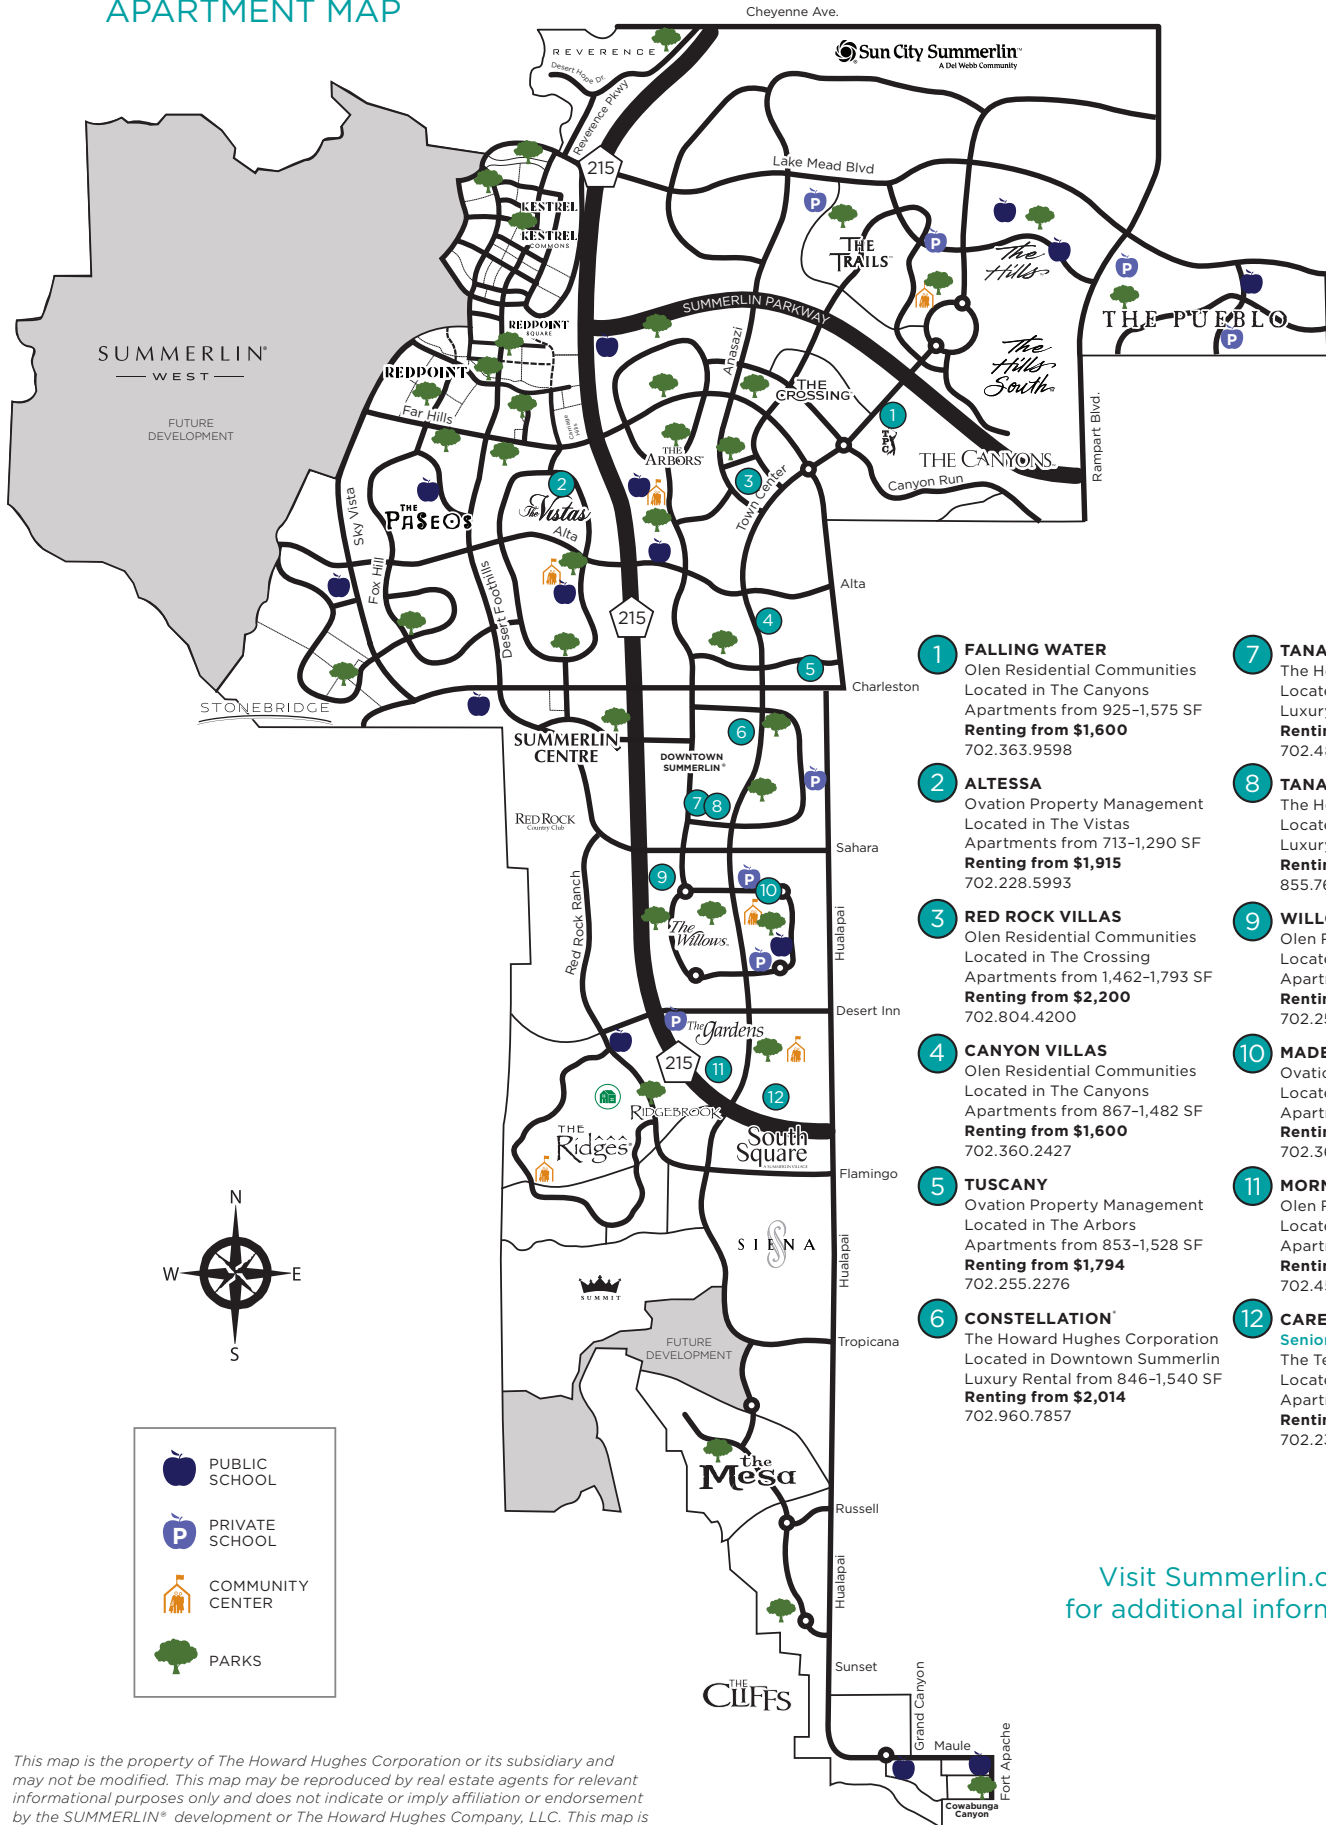

## APARTMENT MAP

- 1 FALLING WATER**  
 Olen Residential Communities  
 Located in The Canyons  
 Apartments from 925-1,575 SF  
**Renting from \$1,600**  
 702.363.9598
- 2 ALTESSA**  
 Ovation Property Management  
 Located in The Vistas  
 Apartments from 713-1,290 SF  
**Renting from \$1,915**  
 702.228.5993
- 3 RED ROCK VILLAS**  
 Olen Residential Communities  
 Located in The Crossing  
 Apartments from 1,462-1,793 SF  
**Renting from \$2,200**  
 702.804.4200
- 4 CANYON VILLAS**  
 Olen Residential Communities  
 Located in The Canyons  
 Apartments from 867-1,482 SF  
**Renting from \$1,600**  
 702.360.2427
- 5 TUSCANY**  
 Ovation Property Management  
 Located in The Arbors  
 Apartments from 853-1,528 SF  
**Renting from \$1,794**  
 702.255.2276
- 6 CONSTELLATION®**  
 The Howard Hughes Corporation  
 Located in Downtown Summerlin  
 Luxury Rental from 846-1,540 SF  
**Renting from \$2,014**  
 702.960.7857
- 7 TANGER**  
 The Howard Hughes Corporation  
 Located in Downtown Summerlin  
 Luxury Rental from 667-1,358 SF  
**Renting from \$2,562**  
 702.483.6777
- 8 TANGER ECHO**  
 The Howard Hughes Corporation  
 Located in Downtown Summerlin  
 Luxury Rental from 566-1,159 SF  
**Renting from \$2,002**  
 855.769.2349
- 9 WILLOWBROOK**  
 Olen Residential Communities  
 Located in The Willows  
 Apartments from 830-1,832 SF  
**Renting from \$1,550**  
 702.256.1872
- 10 MADERA**  
 Ovation Property Management  
 Located in The Willows  
 Apartments from 758-1,335 SF  
**Renting from \$1,750**  
 702.360.8904
- 11 MORNING STAR**  
 Olen Residential Communities  
 Located in The Gardens  
 Apartments from 825-1,599 SF  
**Renting from \$1,725**  
 702.451.0409
- 12 CAREFREE WILLOWS**  
 Senior Living  
 The Templeton Development Group  
 Located in The Willows  
 Apartments from 762-1,253 SF  
**Renting from \$1,551**  
 702.233.0648