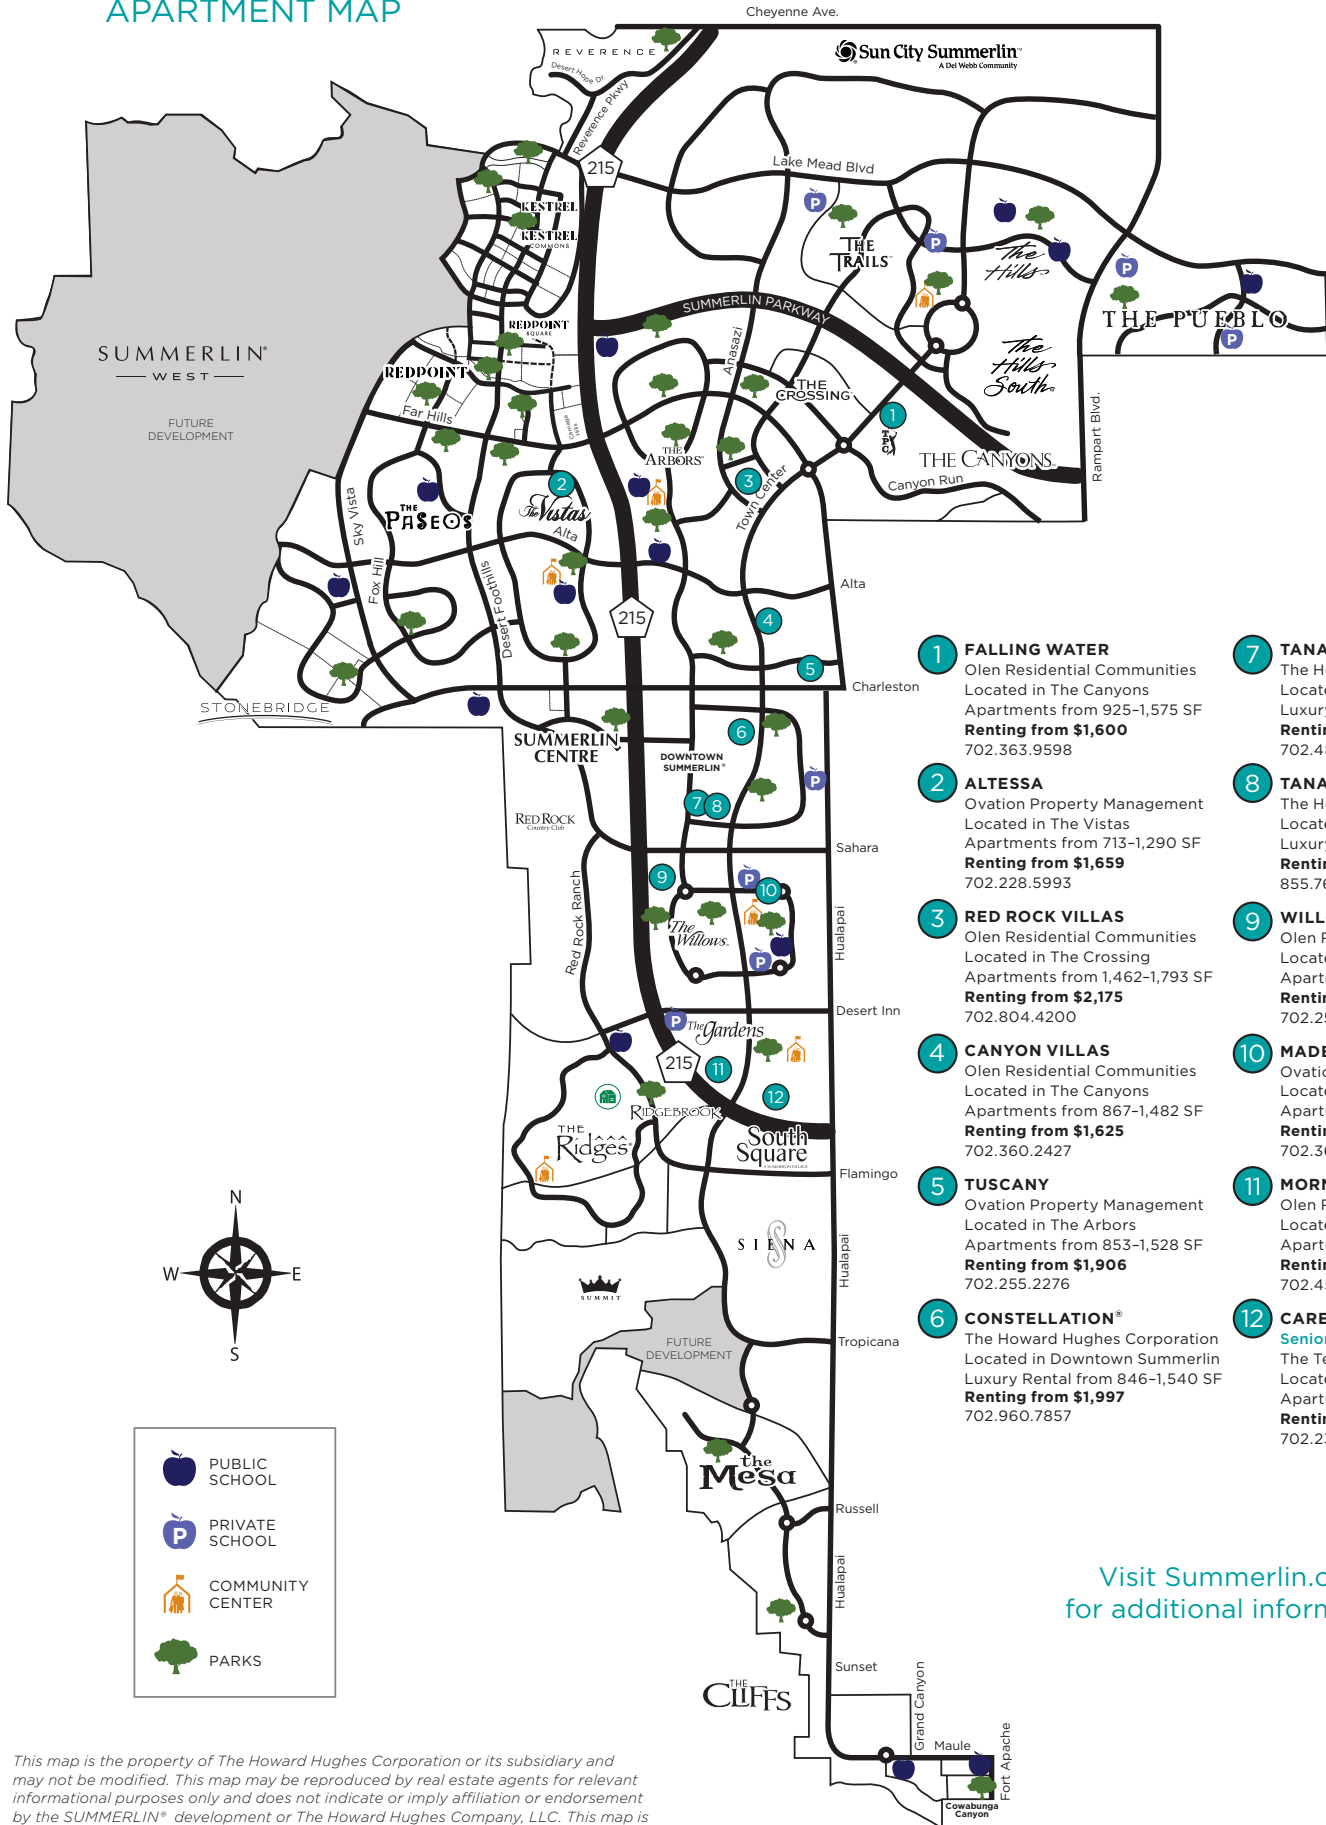

SUMMERLIN®

APARTMENT MAP

- 1 FALLING WATER**
 Olen Residential Communities
 Located in The Canyons
 Apartments from 925-1,575 SF
Renting from \$1,600
 702.363.9598
- 2 ALTESSA**
 Ovation Property Management
 Located in The Vistas
 Apartments from 713-1,290 SF
Renting from \$1,659
 702.228.5993
- 3 RED ROCK VILLAS**
 Olen Residential Communities
 Located in The Crossing
 Apartments from 1,462-1,793 SF
Renting from \$2,175
 702.804.4200
- 4 CANYON VILLAS**
 Olen Residential Communities
 Located in The Canyons
 Apartments from 867-1,482 SF
Renting from \$1,625
 702.360.2427
- 5 TUSCANY**
 Ovation Property Management
 Located in The Arbors
 Apartments from 853-1,528 SF
Renting from \$1,906
 702.255.2276
- 6 CONSTELLATION®**
 The Howard Hughes Corporation
 Located in Downtown Summerlin
 Luxury Rental from 846-1,540 SF
Renting from \$1,997
 702.960.7857
- 7 TANGER**
 The Howard Hughes Corporation
 Located in Downtown Summerlin
 Luxury Rental from 667-1,358 SF
Renting from \$1,763
 702.483.6777
- 8 TANGER ECHO**
 The Howard Hughes Corporation
 Located in Downtown Summerlin
 Luxury Rental from 566-1,159 SF
Renting from \$2,002
 855.769.2349
- 9 WILLOWBROOK**
 Olen Residential Communities
 Located in The Willows
 Apartments from 830-1,832 SF
Renting from \$1,580
 702.256.1872
- 10 MADERA**
 Ovation Property Management
 Located in The Willows
 Apartments from 758-1,335 SF
Renting from \$1,850
 702.360.8904
- 11 MORNING STAR**
 Olen Residential Communities
 Located in The Gardens
 Apartments from 825-1,599 SF
Renting from \$1,725
 702.451.0409
- 12 CAREFREE WILLOWS**
 Senior Living
 The Templeton Development Group
 Located in The Willows
 Apartments from 762-1,253 SF
Renting from \$1,551
 702.233.0648