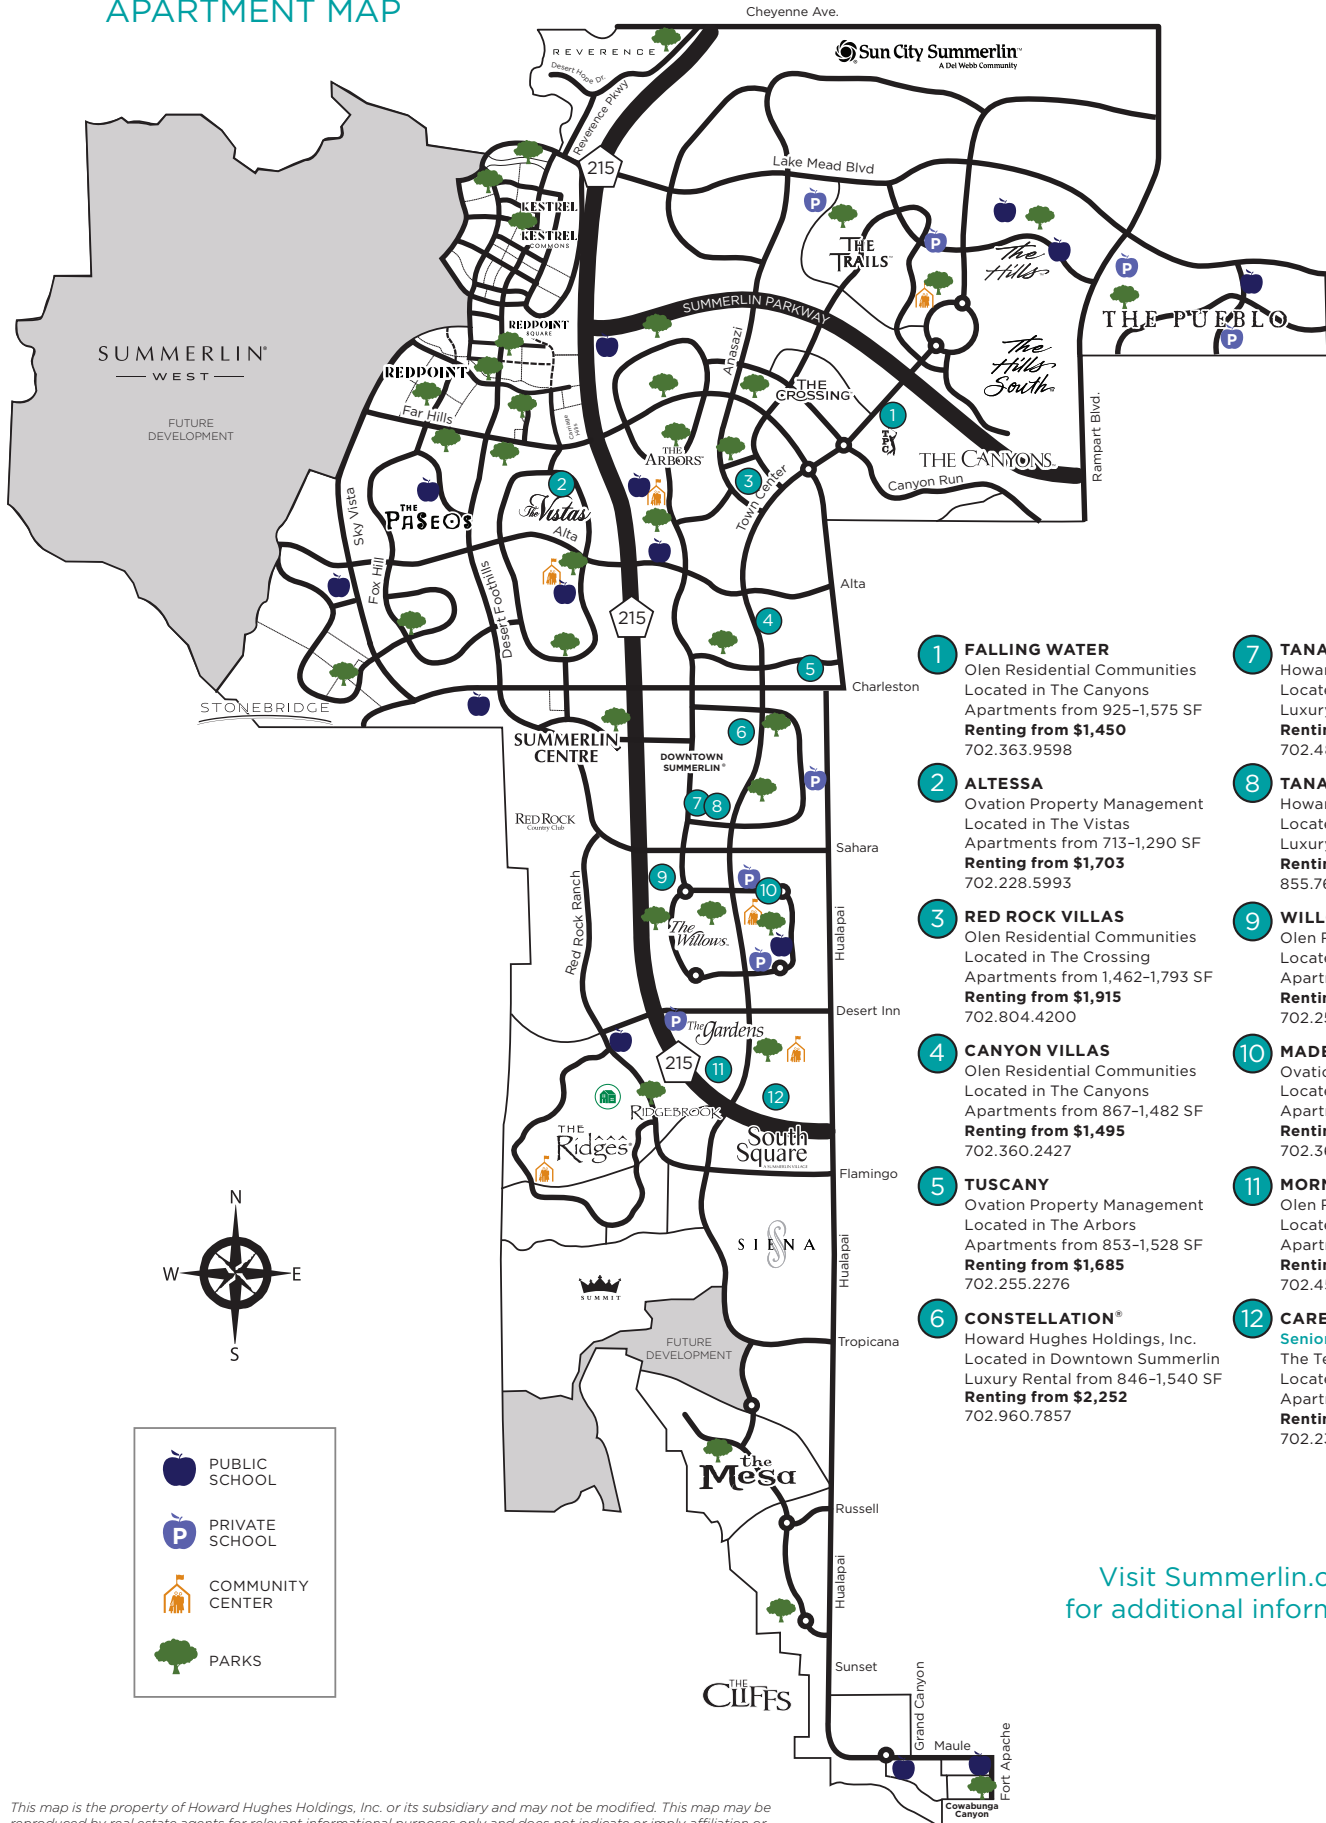

SUMMERLIN®

APARTMENT MAP

- 1 FALLING WATER**
 Olen Residential Communities
 Located in The Canyons
 Apartments from 925-1,575 SF
Renting from \$1,450
 702.363.9598
- 2 ALTESSA**
 Ovation Property Management
 Located in The Vistas
 Apartments from 713-1,290 SF
Renting from \$1,703
 702.228.5993
- 3 RED ROCK VILLAS**
 Olen Residential Communities
 Located in The Crossing
 Apartments from 1,462-1,793 SF
Renting from \$1,915
 702.804.4200
- 4 CANYON VILLAS**
 Olen Residential Communities
 Located in The Canyons
 Apartments from 867-1,482 SF
Renting from \$1,495
 702.360.2427
- 5 TUSCANY**
 Ovation Property Management
 Located in The Arbors
 Apartments from 853-1,528 SF
Renting from \$1,685
 702.255.2276
- 6 CONSTELLATION®**
 Howard Hughes Holdings, Inc.
 Located in Downtown Summerlin
 Luxury Rental from 846-1,540 SF
Renting from \$2,252
 702.960.7857
- 7 TANGER**
 Howard Hughes Holdings, Inc.
 Located in Downtown Summerlin
 Luxury Rental from 667-1,358 SF
Renting from \$1,714
 702.483.6777
- 8 TANGER ECHO**
 Howard Hughes Holdings, Inc.
 Located in Downtown Summerlin
 Luxury Rental from 566-1,159 SF
Renting from \$1,625
 855.769.2349
- 9 WILLOWBROOK**
 Olen Residential Communities
 Located in The Willows
 Apartments from 830-1,832 SF
Renting from \$1,495
 702.256.1872
- 10 MADERA**
 Ovation Property Management
 Located in The Willows
 Apartments from 758-1,335 SF
Renting from \$1,633
 702.360.8904
- 11 MORNING STAR**
 Olen Residential Communities
 Located in The Gardens
 Apartments from 825-1,599 SF
Renting from \$1,545
 702.451.0409
- 12 CAREFREE WILLOWS**
 Senior Living
 The Templeton Development Group
 Located in The Willows
 Apartments from 762-1,253 SF
Renting from \$1,551
 702.233.0648