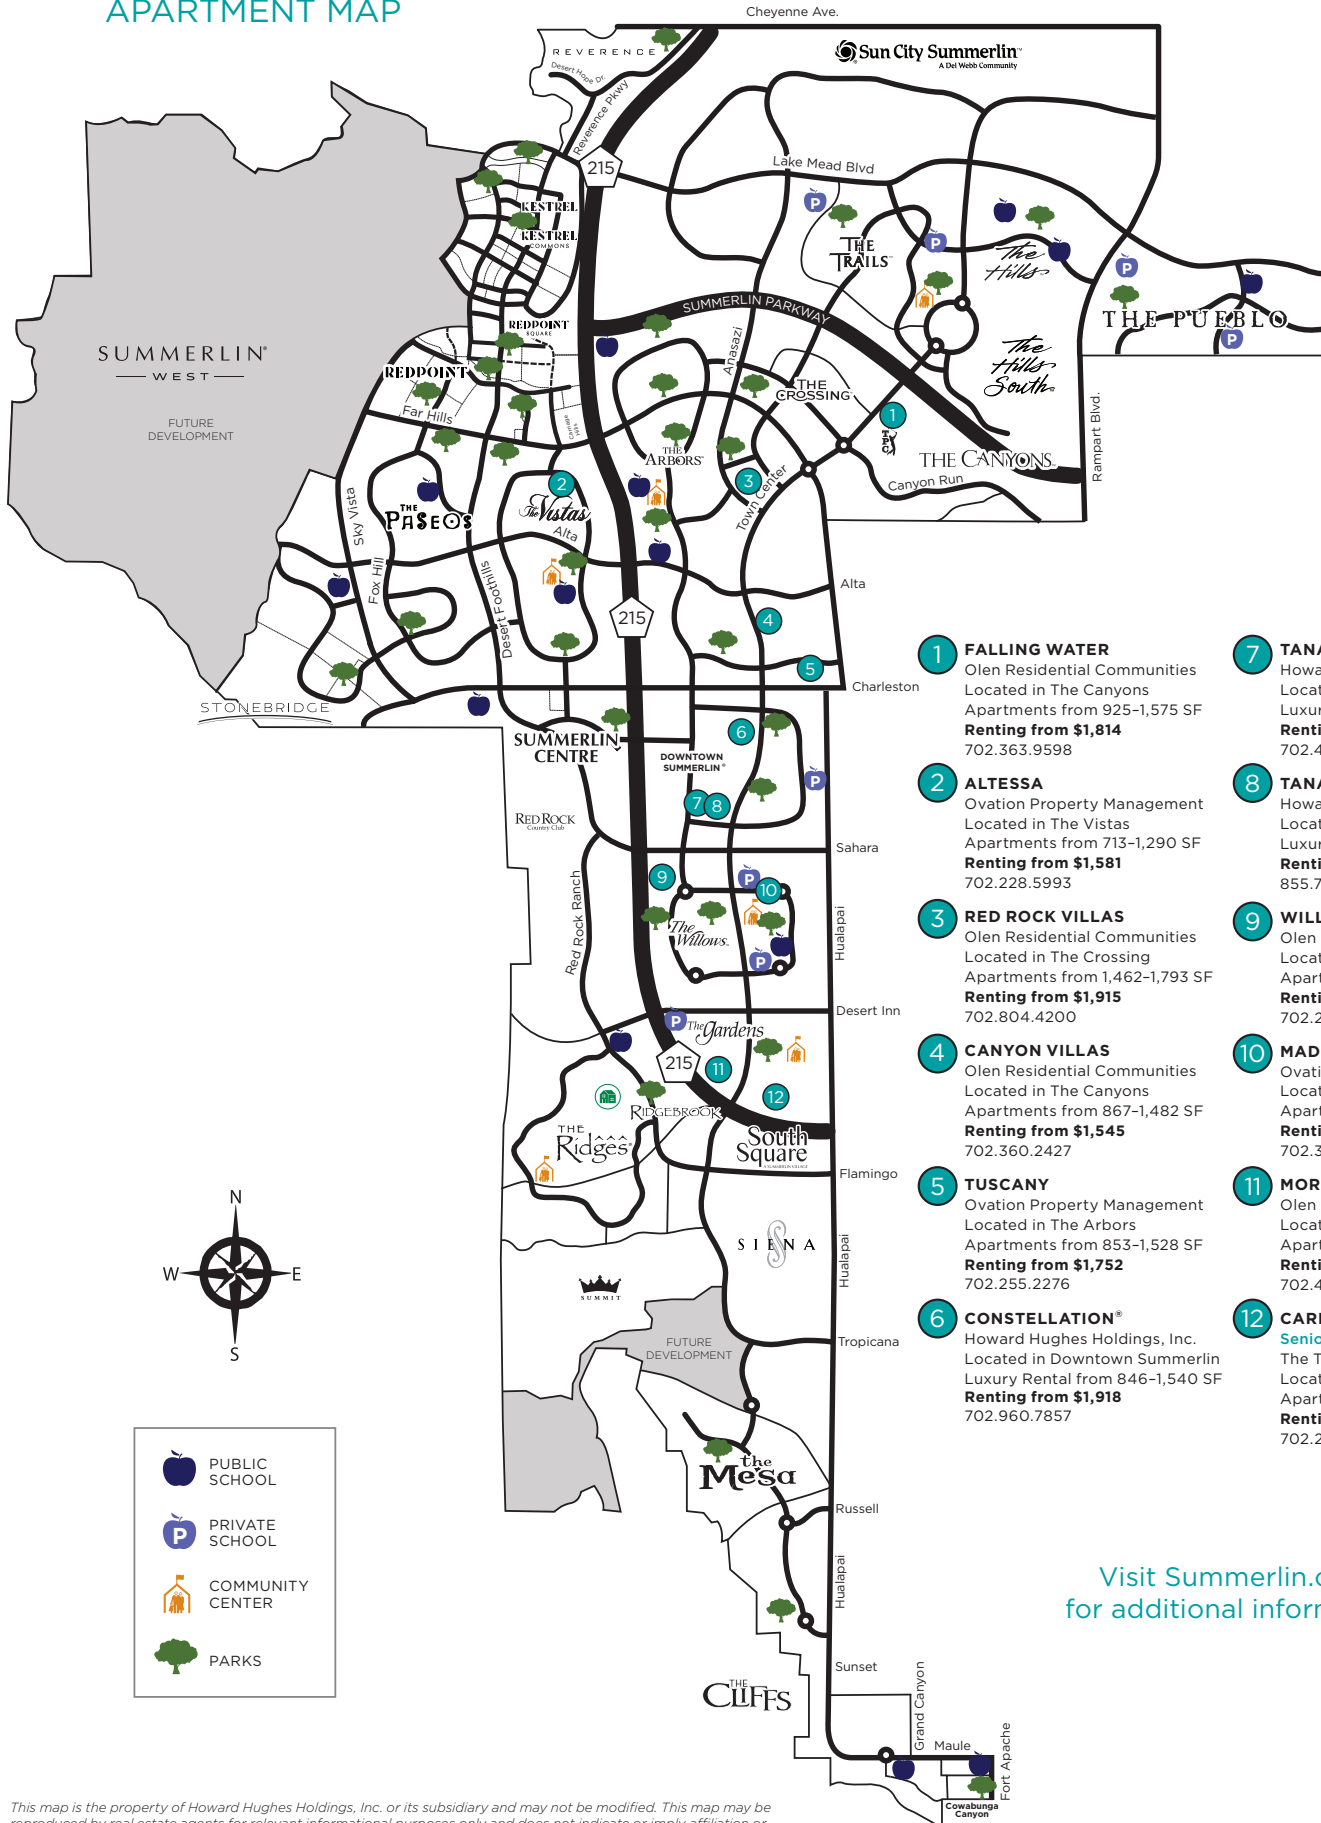

SUMMERLIN®

APARTMENT MAP

- 1 FALLING WATER**
Olen Residential Communities
Located in The Canyons
Apartments from 925-1,575 SF
Renting from \$1,814
702.363.9598
- 2 ALTESSA**
Ovation Property Management
Located in The Vistas
Apartments from 713-1,290 SF
Renting from \$1,581
702.228.5993
- 3 RED ROCK VILLAS**
Olen Residential Communities
Located in The Crossing
Apartments from 1,462-1,793 SF
Renting from \$1,915
702.804.4200
- 4 CANYON VILLAS**
Olen Residential Communities
Located in The Canyons
Apartments from 867-1,482 SF
Renting from \$1,545
702.360.2427
- 5 TUSCANY**
Ovation Property Management
Located in The Arbors
Apartments from 853-1,528 SF
Renting from \$1,752
702.255.2276
- 6 CONSTELLATION®**
Howard Hughes Holdings, Inc.
Located in Downtown Summerlin
Luxury Rental from 846-1,540 SF
Renting from \$1,918
702.960.7857

- 7 TANGER**
Howard Hughes Holdings, Inc.
Located in Downtown Summerlin
Luxury Rental from 667-1,358 SF
Renting from \$1,906
702.483.6777
- 8 TANGER ECHO**
Howard Hughes Holdings, Inc.
Located in Downtown Summerlin
Luxury Rental from 566-1,159 SF
Renting from \$1,976
855.769.2349
- 9 WILLOWBROOK**
Olen Residential Communities
Located in The Willows
Apartments from 830-1,832 SF
Renting from \$1,359
702.256.1872
- 10 MADERA**
Ovation Property Management
Located in The Willows
Apartments from 758-1,335 SF
Renting from \$1,708
702.360.8904
- 11 MORNING STAR**
Olen Residential Communities
Located in The Gardens
Apartments from 825-1,599 SF
Renting from \$1,645
702.451.0409
- 12 CAREFREE WILLOWS**
Senior Living
The Templeton Development Group
Located in The Willows
Apartments from 762-1,253 SF
Renting from \$1,551
702.233.0648