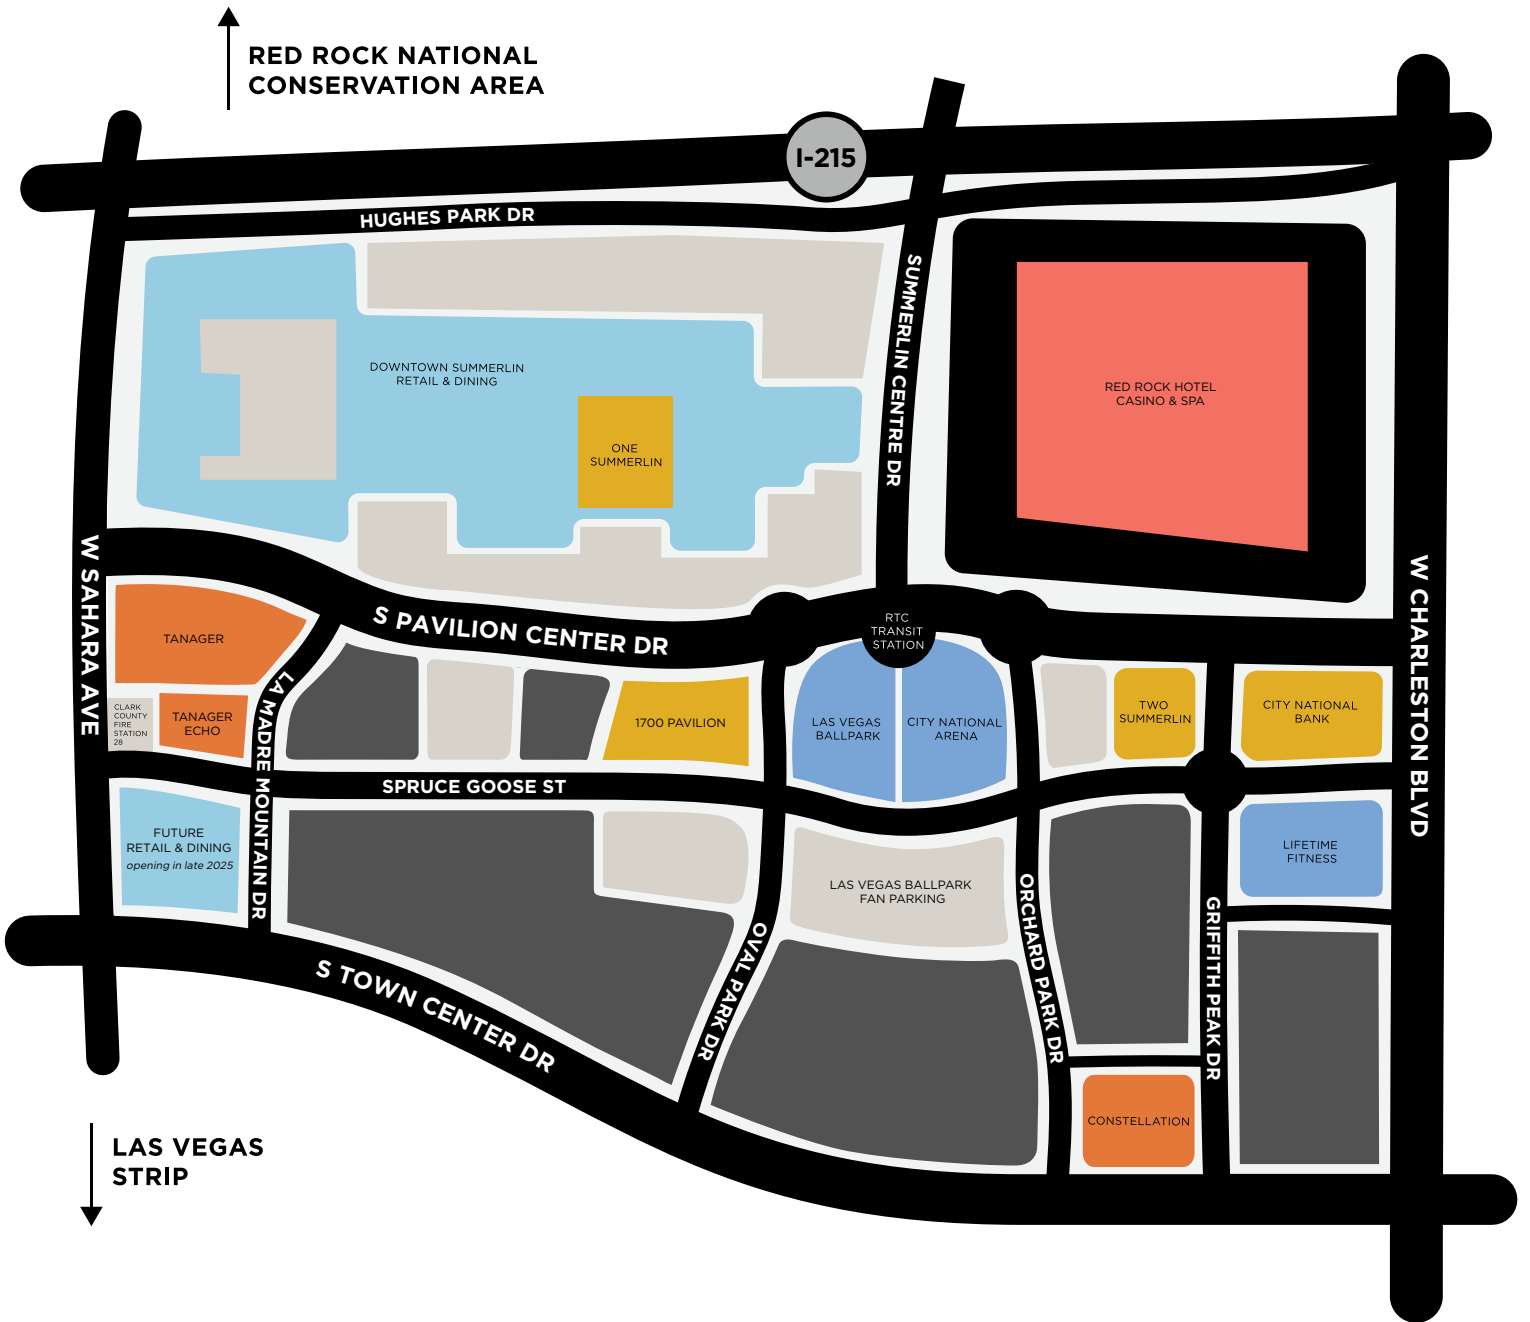

# DOWNTOWN SUMMERLIN®

- Office
- Resort
- Residential
- Sports/Fitness
- Retail/Dining
- Parking
- Future Development

This map is the property of Howard Hughes Holdings, Inc. or its subsidiary and may not be modified. This map may be reproduced by real estate agents for relevant informational purposes only and does not indicate or imply affiliation or endorsement by the SUMMERLIN® development or Howard Hughes Holdings, Inc. This map is provided "as is" and without warranty of any kind. SUMMERLIN and the Mountain Design are registered trademarks of Howard Hughes Holdings, Inc.